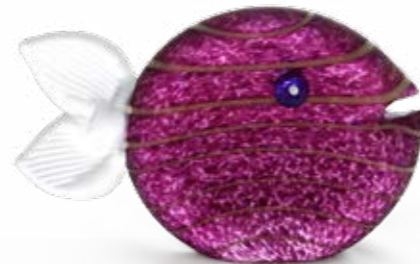

# SNIPPY TALL

OBJEKT | OBJECT

↓ 14 CM | 6"

↔ 23 CM | 9"

BERNSTEIN | AMBER  
03-37

VIOLETT | PURPLE  
03-40

BERNSTEIN | AMBER  
03-31

VIOLETT | PURPLE  
03-34