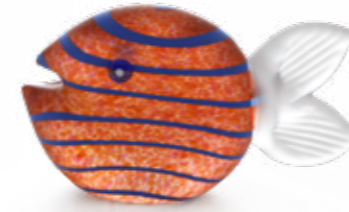

# SNIPPY TALL

OBJEKT | OBJECT

↓ 14 CM | 6"

↔ 23 CM | 9"

BERNSTEIN | AMBER  
03-37

VIOLETT | PURPLE  
03-40

BERNSTEIN | AMBER  
03-31

VIOLETT | PURPLE  
03-34