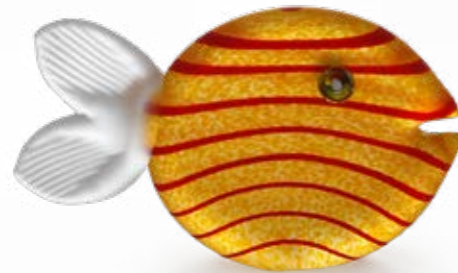

# SNIPPY TALL

OBJEKT | OBJECT

↓ 14 CM | 6"

↔ 23 CM | 9"

BERNSTEIN | AMBER  
03-37

VIOLETT | PURPLE  
03-40

BERNSTEIN | AMBER  
03-31

VIOLETT | PURPLE  
03-34