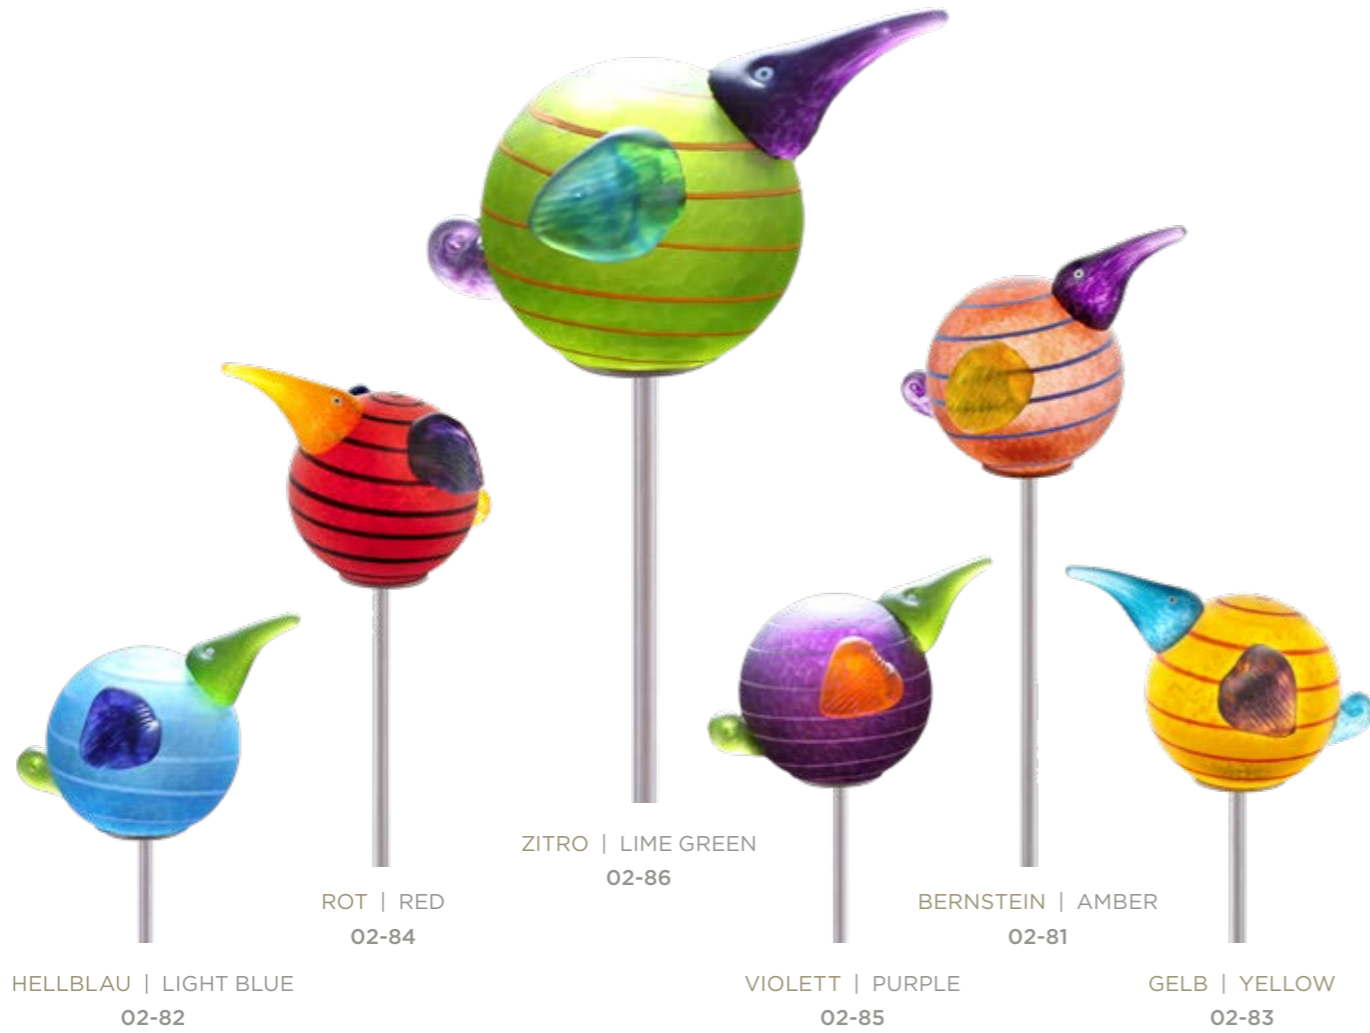

# LUCKY BIRD

AUSSENSKULPTUR | OUTDOOR SCULPTURE

↓ 127 CM | 50"  
↔ 100 CM | 40"

BUNT | MULTICOLORED  
32-11

# KIWI STICK

AUSSENSKULPTUR | OUTDOOR SCULPTURE

↓ 135 CM | 53"

↔ 18 CM | 7"