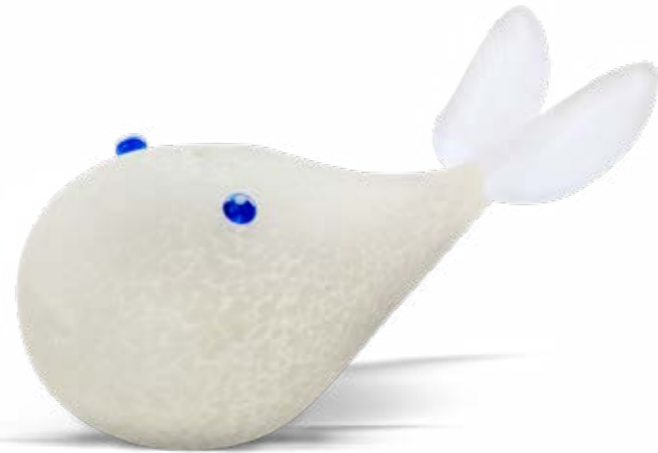

# SIMON

OBJEKT | OBJECT

↓ 9 CM | 4"

↔ 17 CM | 7"

ROT | RED  
13-45

WEISS | WHITE  
13-43

HELLBLAU | LIGHT BLUE  
13-44