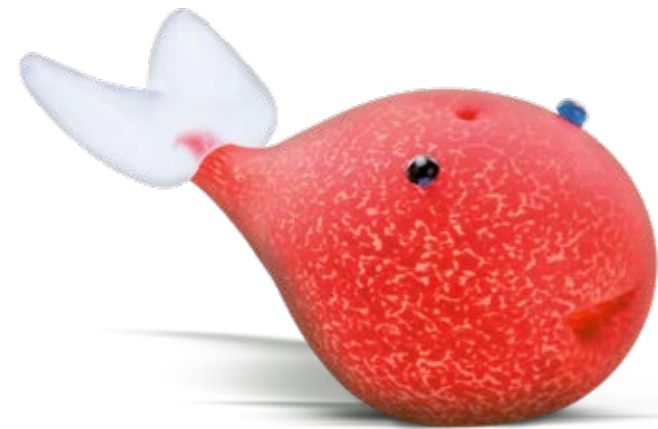

# SIMON

OBJEKT | OBJECT

↓ 9 CM | 4"

↔ 17 CM | 7"

ROT | RED  
13-45

WEISS | WHITE  
13-43

HELLBLAU | LIGHT BLUE  
13-44