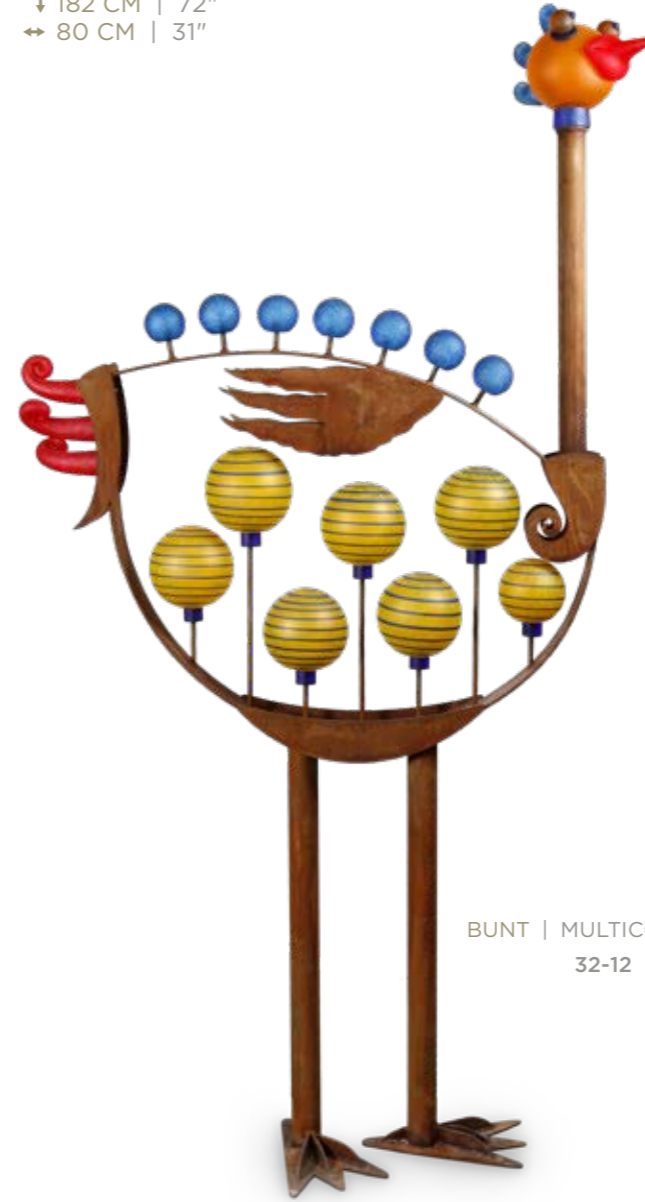

ROAD RUNNER

AUSSENSKULPTUR | OUTDOOR SCULPTURE

↓ 182 CM | 72"
↔ 80 CM | 31"

BUNT | MULTICOLORED
32-12