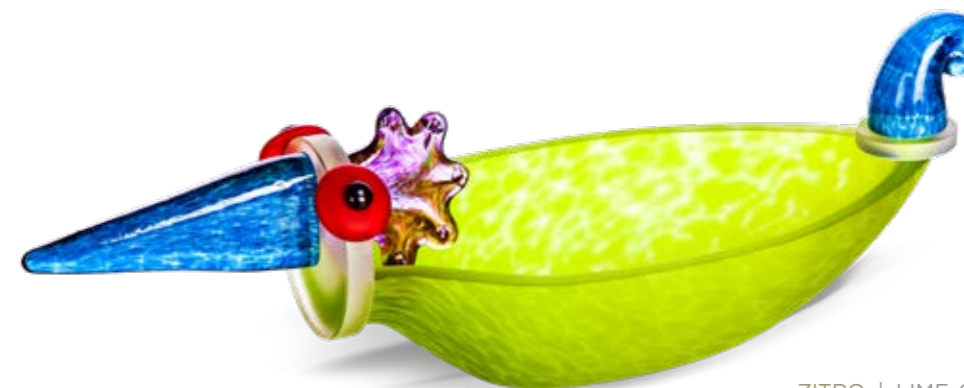

# ENTE

SCHALE | BOWL

↓ 15 CM | 6"

↔ 42 CM | 17"

BLAU | BLUE  
04-77

ORANGE | ORANGE  
04-75

ZITRO | LIME-GREEN  
04-76

STUDIO  
LINE 