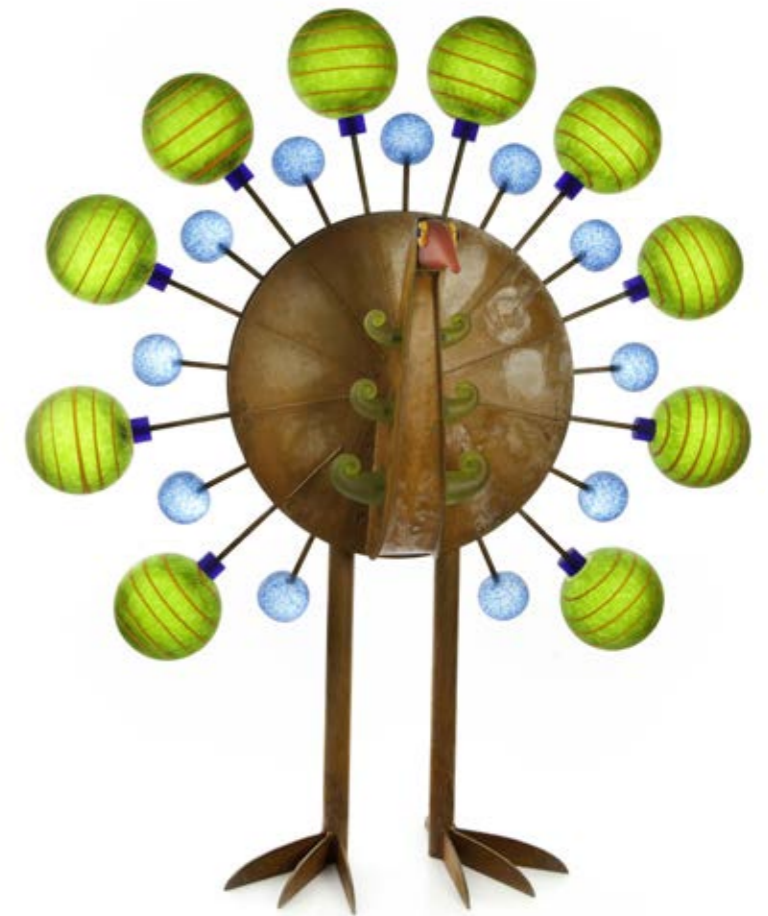

# KIWI STICK

AUSSENSKULPTUR | OUTDOOR SCULPTURE

↓ 135 CM | 53"

↔ 18 CM | 7"

# PAVO

AUSSENSKULPTUR | OUTDOOR SCULPTURE

↓ 106 CM | 42"

↔ 88 CM | 35"

GELB | YELLOW  
33-02

ZITRO | LIME GREEN  
33-03

OUTDOOR  
OBJECTS 

# CHAMELEON

AUSSENSKULPTUR | OUTDOOR SCULPTURE

↓ 80 CM | 31"

↔ 140 CM | 55"

GRÜN | GREEN  
36-01

# FIREBIRD SMALL

AUSSENSKULPTUR | OUTDOOR SCULPTURE

↓ 80 CM | 31"

↔ 52 CM | 20"