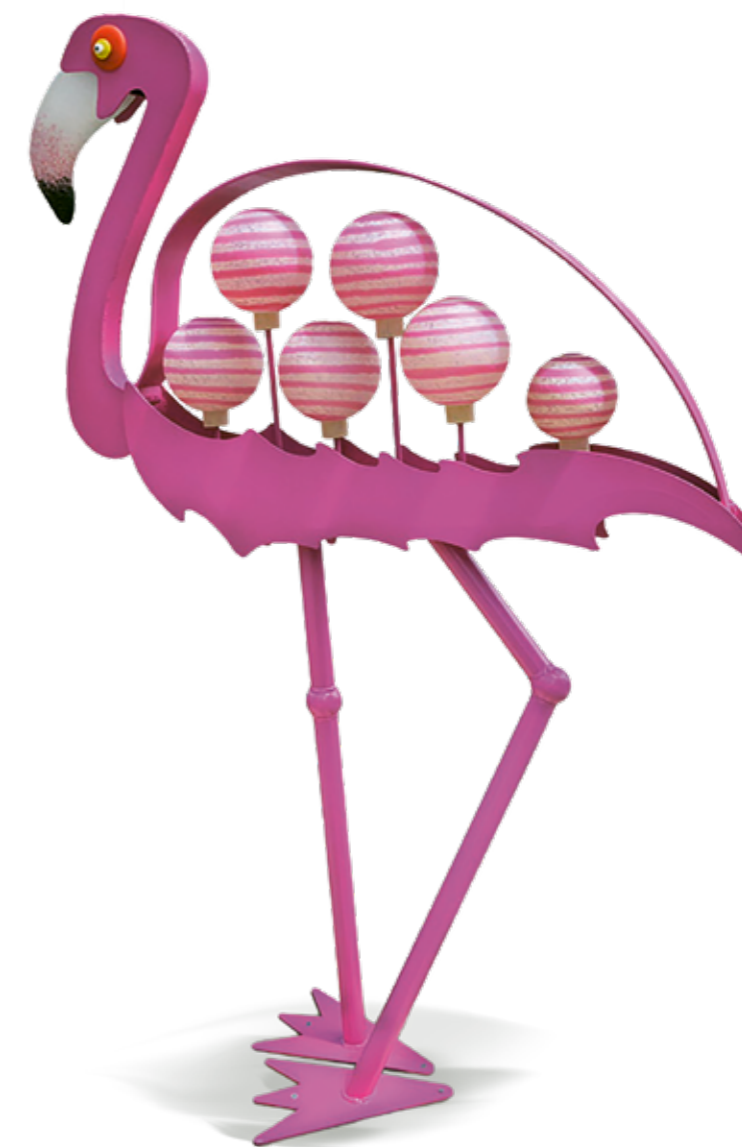

# MASSAI MAN

AUSSENSKULPTUR | OUTDOOR SCULPTURE  
 † 225 CM | 89"  
 ↔ 67 CM | 26"

# MASSAI WOMAN

AUSSENSKULPTUR | OUTDOOR SCULPTURE  
 † 225 CM | 89"  
 ↔ 72 CM | 28"

BUNT | MULTICOLORED  
42-00

BUNT | MULTICOLORED  
42-01

OUTDOOR  
OBJECTS 

# FLAMINGO

AUSSENSKULPTUR | OUTDOOR SCULPTURE

↓ 145 CM | 57"

↔ 90 CM | 35"

ROSA | ROSE

32-16

OUTDOOR  
OBJECTS 