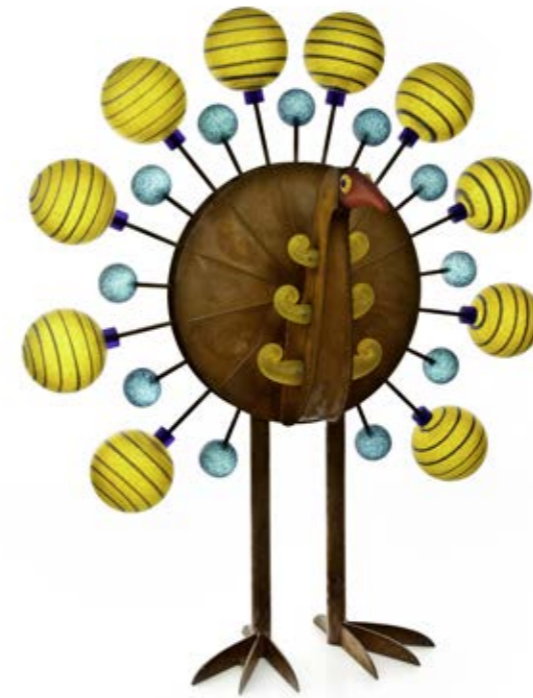

PAVO

AUSSENSKULPTUR | OUTDOOR SCULPTURE

↓ 106 CM | 42"

↔ 88 CM | 35"

GELB | YELLOW
33-02