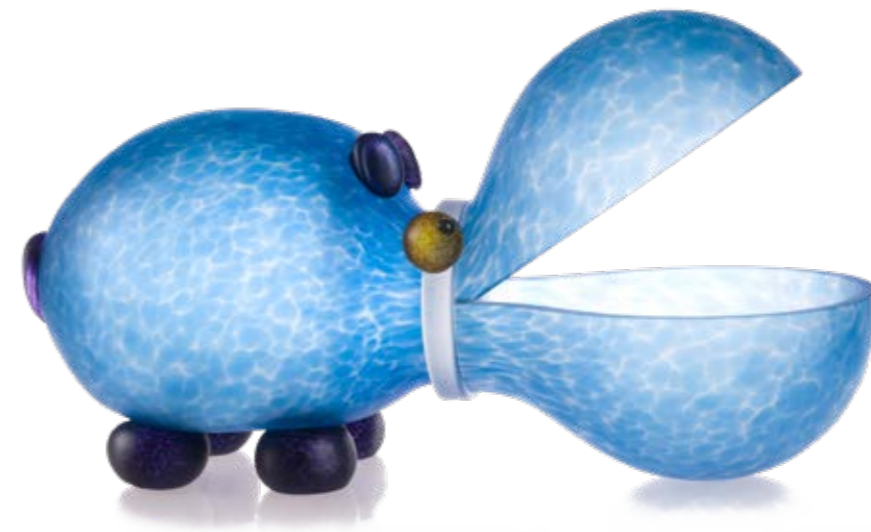

HIPPO

SCHALE | BOWL
↓ 19 CM | 7"
↔ 40 CM | 16"

HELLBLAU | LIGHT BLUE
01-68