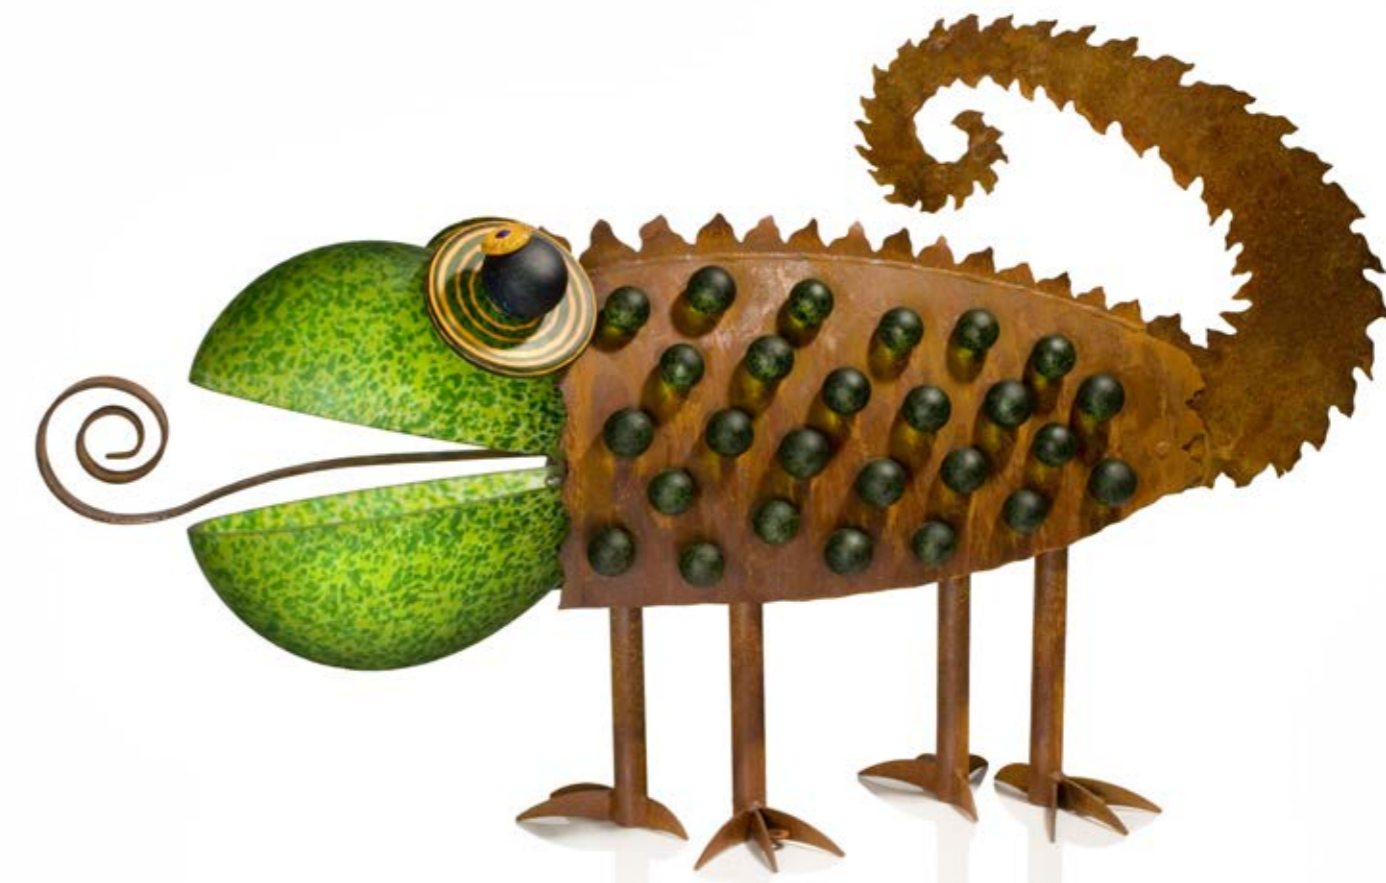

# KIWI STICK

AUSSENSKULPTUR | OUTDOOR SCULPTURE

↓ 135 CM | 53"

↔ 18 CM | 7"

# PAVO

AUSSENSKULPTUR | OUTDOOR SCULPTURE

↓ 106 CM | 42"

↔ 88 CM | 35"

GELB | YELLOW  
33-02

ZITRO | LIME GREEN  
33-03

OUTDOOR  
OBJECTS 

# CHAMELEON

AUSSENSKULPTUR | OUTDOOR SCULPTURE

↓ 80 CM | 31"

↔ 140 CM | 55"

GRÜN | GREEN  
36-01

# FIREBIRD SMALL

AUSSENSKULPTUR | OUTDOOR SCULPTURE

↓ 80 CM | 31"

↔ 52 CM | 20"