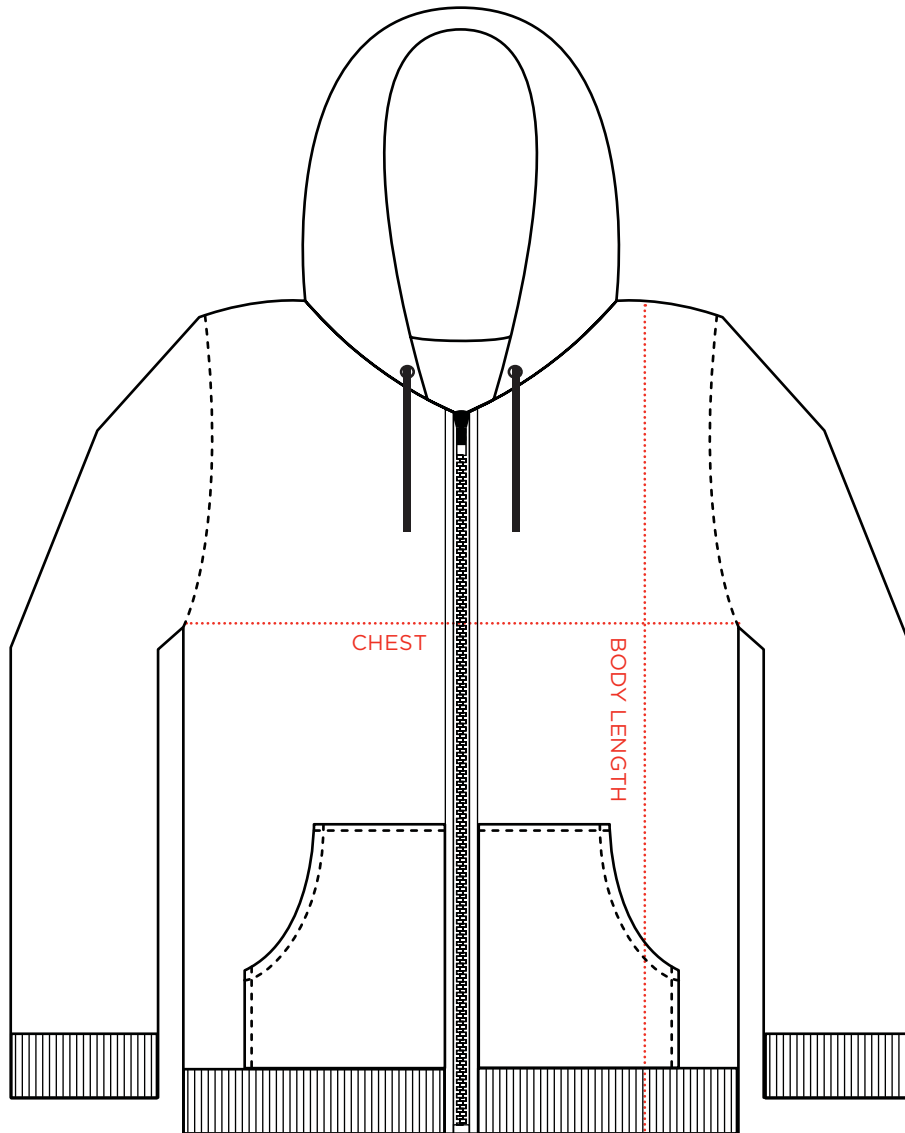

ZIP HOODIE SIZING GUIDE

MEASUREMENTS & SUGGESTED CARE

SIZE	CHEST 1" Below Armhole	BODY LENGTH From HPS*
S	N/A	N/A
M	22"	29"
L	24"	30"
XL	26"	31"
2XL	27"	32"
3XL	N/A	N/A

MACHINE WASH COLD

TUMBLE DRY LOW

DO NOT BLEACH

**HPS = High Point Shoulder*