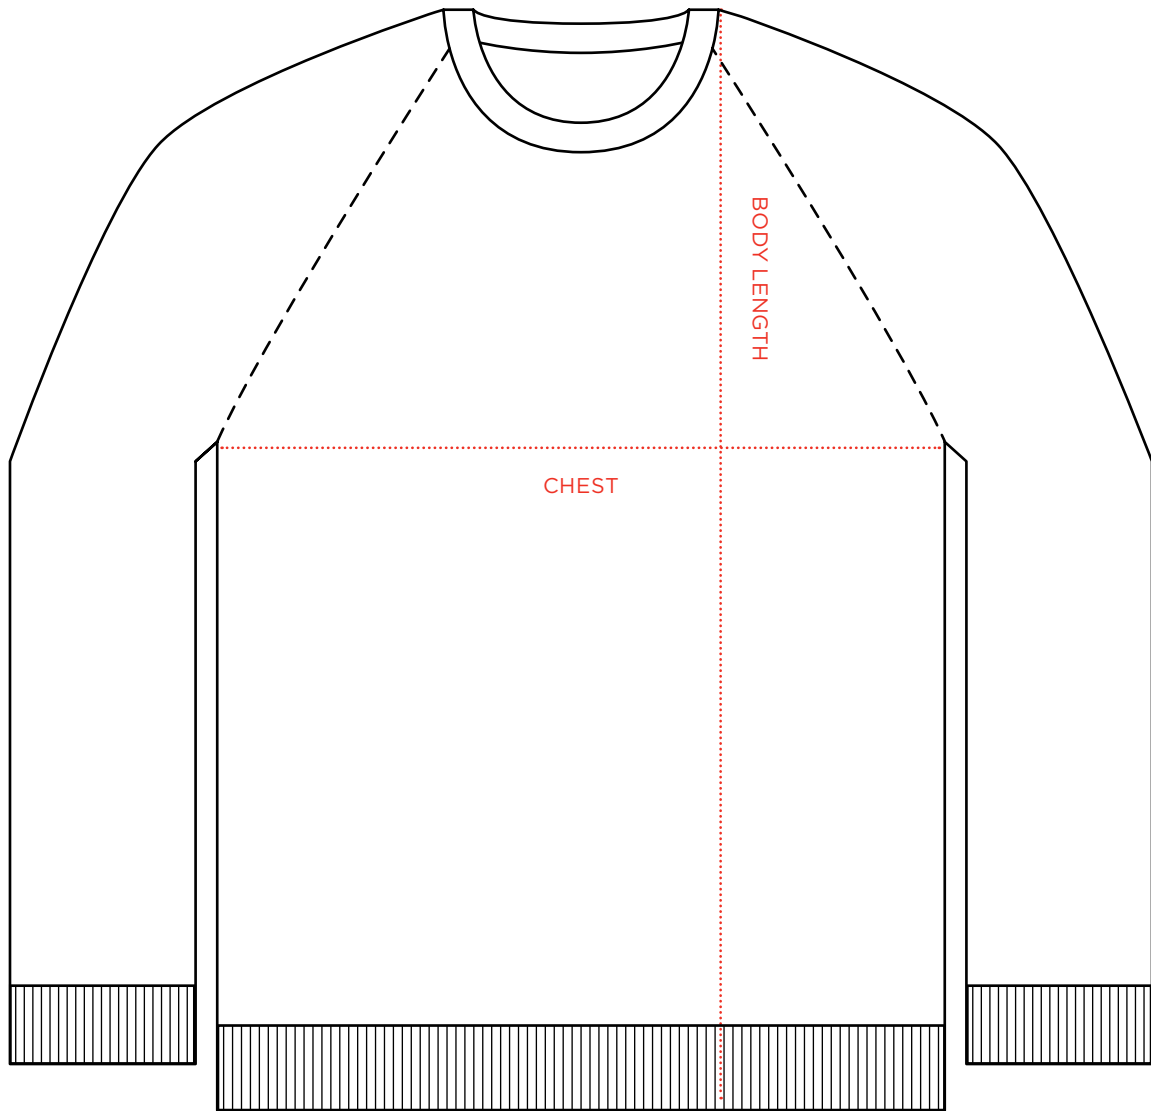

CREW SWEATER SIZING GUIDE

MEASUREMENTS & SUGGESTED CARE

SIZE	CHEST 1" Below Armhole	BODY LENGTH From HPS*
S	20"	27"
M	22"	28"
L	23 1/2"	29"
XL	25 1/2"	30"
2XL	27"	31"
3XL	28"	32"

MACHINE WASH COLD

TUMBLE DRY LOW

DO NOT BLEACH

*HPS = High Point Shoulder