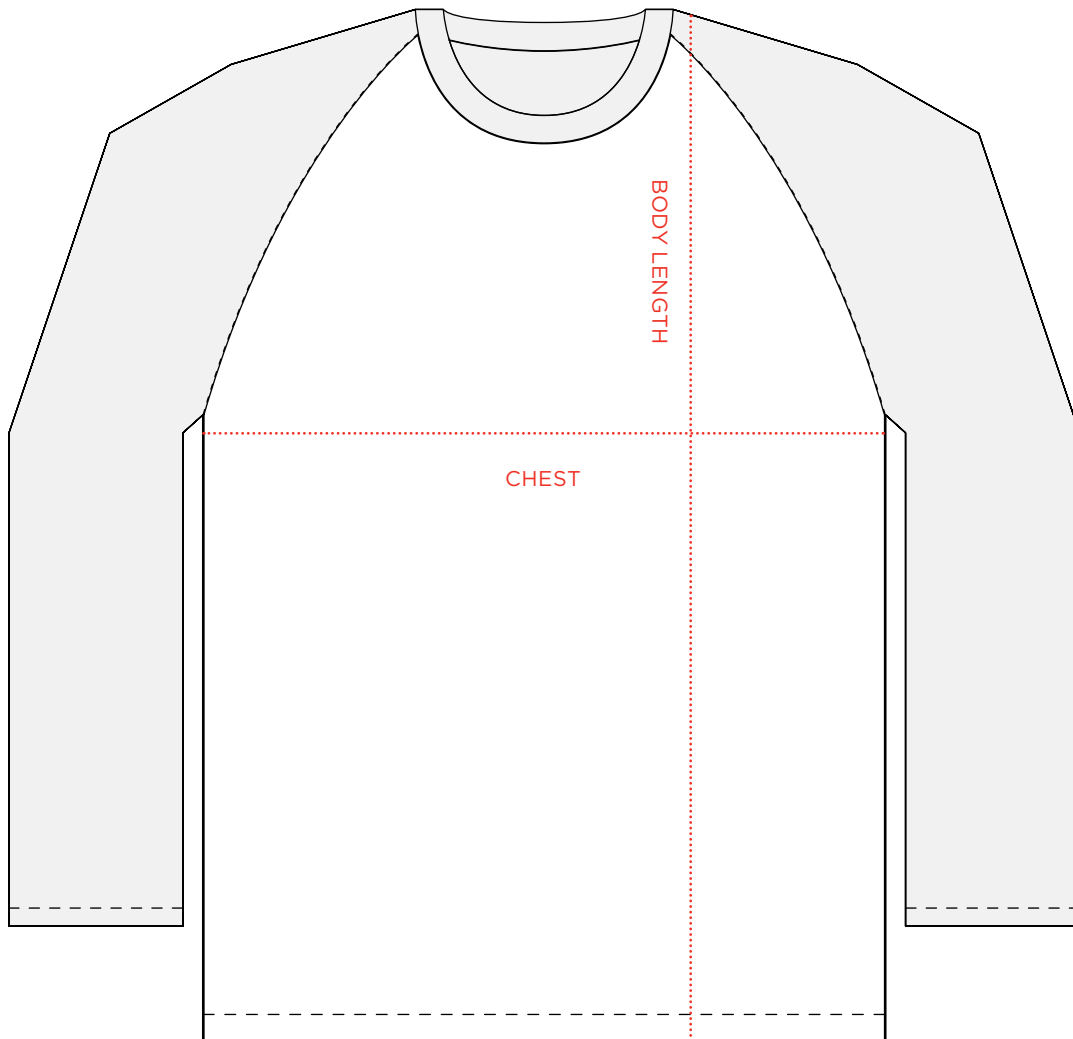

# BASEBALL JERSEY SIZING GUIDE

## MEASUREMENTS & SUGGESTED CARE

SIZE	CHEST 1" Below Armhole	BODY LENGTH From HPS*
S	17 5/8"	27 1/2"
M	19 5/8"	28 1/2"
L	21 5/8"	29 1/2"
XL	23 5/8"	30 1/2"
2XL	25 5/8"	31 1/2"
3XL	N/A	N/A

**MACHINE WASH COLD**

**TUMBLE DRY LOW**

**DO NOT BLEACH**

\*HPS = High Point Shoulder