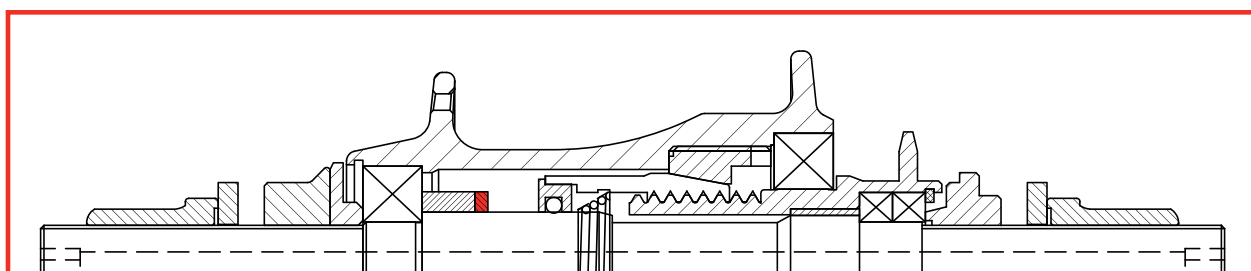

CINEMA

ZX FREECOASTER SLACK GUIDE

TUNING SPACERS

89° SLACK Use 3 Tuning Spacers

137° SLACK (STANDARD) Use 2 Tuning Spacers

185° SLACK Use 1 Tuning Spacers