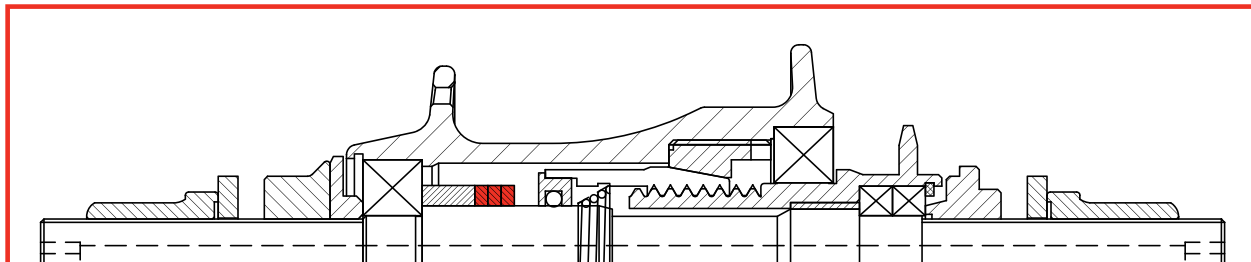

CINEMA

ZX FREECOASTER SLACK GUIDE

TUNING SPACERS

89° SLACK Use 3 Tuning Spacers

137° SLACK (STANDARD) Use 2 Tuning Spacers

185° SLACK Use 1 Tuning Spacers