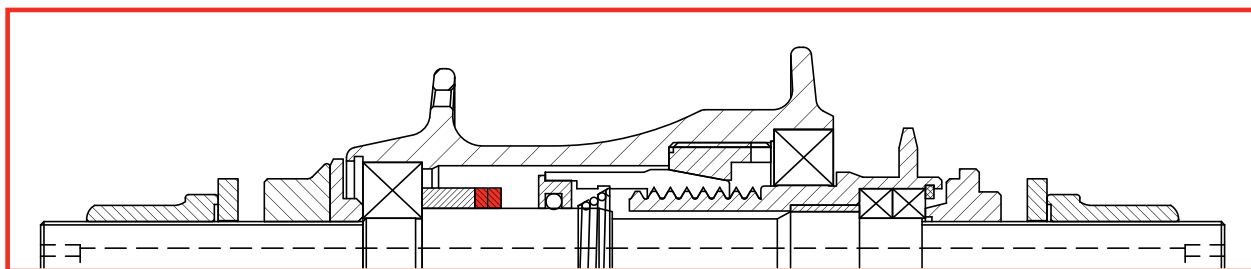

CINEMA

ZX FREECOASTER SLACK GUIDE

TUNING SPACERS

89° SLACK Use 3 Tuning Spacers

137° SLACK (STANDARD) Use 2 Tuning Spacers

185° SLACK Use 1 Tuning Spacers