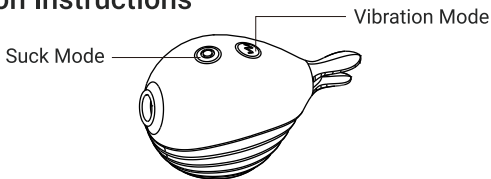

## Friendly tips

When the mouth fails to fit the skin well,air will go in and out, and there will be a bubble sound, which is a normal phenomenon,but the pleasure will be discounted.

## ● Button Instructions

Keep pressing the button  for 3 seconds to start the Suck Mode, and click the button to switch among three gears(Slight,Intermediate and Intensive)

Keep pressing the button  for 3 seconds to start the Vibration Mode,and click the button to switch among three gears(Slight,Intermediate and Intensive) and 1 frequency conversion