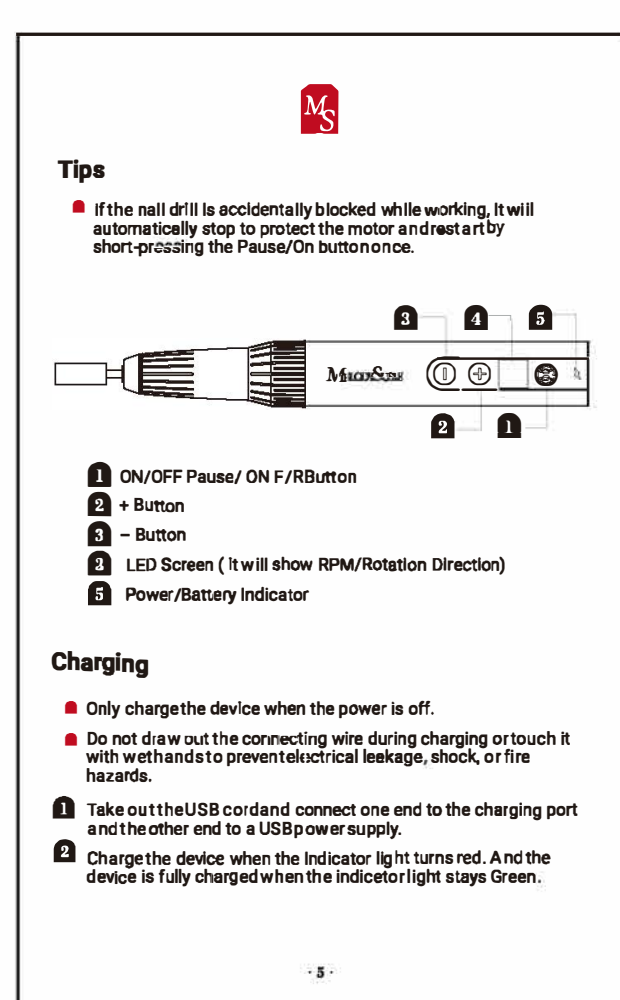

04 Problem and Terms of Settlement. Table with columns: Malfunction, Reasons, Solutions.

04 Problem and Terms of Settlement. Table with columns: Malfunction, Reasons, Solutions.

05 Specifications. Input Voltage Range: 9V-24V. Email: service@melodysusie.com. Website: www.melodysusie.com.

06 Warranty and Customer Service. MelodySusie offers a 6-month limited warranty on quality related issues.

Hinweise zur Batterie. Lesen Sie den Akku vor dem ersten Gebrauch vollständig auf. Überprüfen Sie die Ladung des Akkus vor dem ersten Gebrauch.

Instandhaltungsarbeit. Prüfen Sie das Gerät nicht bei getriebener und freilaufender Geschwindigkeit. Überprüfen Sie die Temperatur des Akkus vor dem ersten Gebrauch.

02 Inhalt. Table listing accessories: Wiederaufladbarer Nagelbohrer, USB-Kabel, Bedienungsanleitung, Nagelbohrer-Bits, Kegel Nagelbohrer, Nagelbohrer, Nagelbohrer, Nagelbohrer, Nagelbohrer.

03 Wie zu verwenden? Schritt 1: Setzen Sie den Bohrer in den Bohrer ein. Schritt 2: Drücken Sie die EIN/AUS-Taste 3 Sekunden lang, um das Gerät einzuschalten.

04 Probleme und Lösungen. Tabelle mit Spalten: Fehlerbeschreibung, Mögliche Probleme, Lösungen.

Fehlerbeschreibung, Mögliche Probleme, Lösungen. Beschreibt Probleme wie 'Lange Laufzeit' und 'Gerät überhitzt'.

04 Probleme und Lösungen. Tabelle mit Spalten: Fehlerbeschreibung, Mögliche Probleme, Lösungen.

04 Probleme und Lösungen. Tabelle mit Spalten: Fehlerbeschreibung, Mögliche Probleme, Lösungen.

05 Spezifikationen. Eingangsleistung: 9V-24V. Email: service@melodysusie.com. Website: www.melodysusie.com.

01 Instructions de Sécurité. VEUILLEZ LISER TOUTES LES INSTRUCTIONS. Ne regardez pas l'appareil dans les yeux.

01 Instructions de Sécurité. VEUILLEZ LISER TOUTES LES INSTRUCTIONS. Ne regardez pas l'appareil dans les yeux.

02 Contenu. Ponceuse à l'appareil rechargeable, Casque, Manuel d'utilisation, Embouts à ongles, Embouts à ongles.