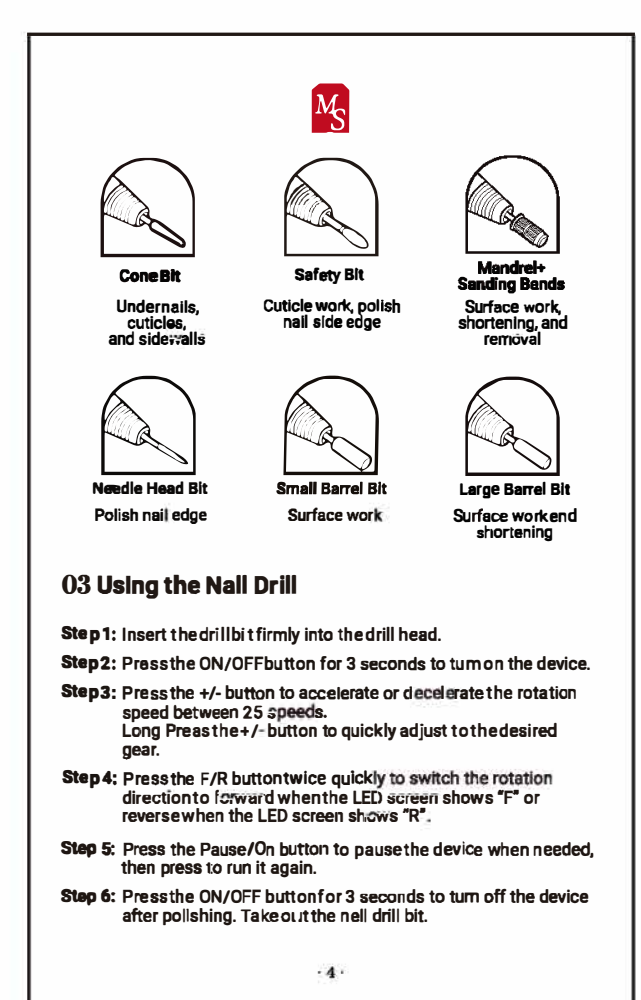

04 Problem and Terms of Settlement. Table with columns: Malfunction, Reasons, Solutions.

04 Problem and Terms of Settlement. Table with columns: Malfunction, Reasons, Solutions.

05 Specifications. Input Voltage Range: 9V-24V. Email: service@melodysusie.com. Website: www.melodysusie.com.

06 Warranty and Customer Service. MelodySusie offers a 6-month limited warranty on quality related issues.

Hinweise zur Batterie. Lesen Sie den Akku vor dem ersten Gebrauch vollständig auf. Überprüfen Sie die Ladung des Akkus vor dem ersten Gebrauch.

Instandhaltungsarbeit. Prüfen Sie das Gerät nicht bei getriebener und freilaufender Geschwindigkeit. Überprüfen Sie die Temperatur des Akkus vor dem ersten Gebrauch.

02 Inhalt. Table listing accessories: Wiederaufladbarer Nagelbohrer, USB-Kabel, Bedienungsanleitung, Nagelbohrer-Bits, Kegel Nagelbohrer, Nagelbohrer, Nagelbohrer, Nagelbohrer, Nagelbohrer.

03 Wie zu verwenden? Schritt 1: Setzen Sie den Bohrer in den Bohrer ein. Schritt 2: Drücken Sie die EIN/AUS-Taste 3 Sekunden lang, um das Gerät einzuschalten.

04 Probleme und Lösungen. Tabelle mit Spalten: Fehlerbeschreibung, Mögliche Probleme, Lösungen.

Fehlerbeschreibung, Mögliche Probleme, Lösungen. Beschreibt Probleme wie 'Lange Laufzeit' und 'Gerät überhitzt'.

04 Probleme und Lösungen. Tabelle mit Spalten: Fehlerbeschreibung, Mögliche Probleme, Lösungen.

04 Probleme und Lösungen. Tabelle mit Spalten: Fehlerbeschreibung, Mögliche Probleme, Lösungen.

05 Spezifikationen. Eingangsleistung: 9V-24V. Email: service@melodysusie.com. Website: www.melodysusie.com.

01 Instructions de Sécurité. VEUILLEZ LISER TOUTES LES INSTRUCTIONS. Ne regardez pas l'appareil dans les yeux.

01 Instructions de Sécurité. VEUILLEZ LISER TOUTES LES INSTRUCTIONS. Ne regardez pas l'appareil dans les yeux.

02 Contenu. Ponceuse à l'appareil rechargeable, Casque, Manuel d'utilisation, Embouts à ongles, Embouts à ongles.