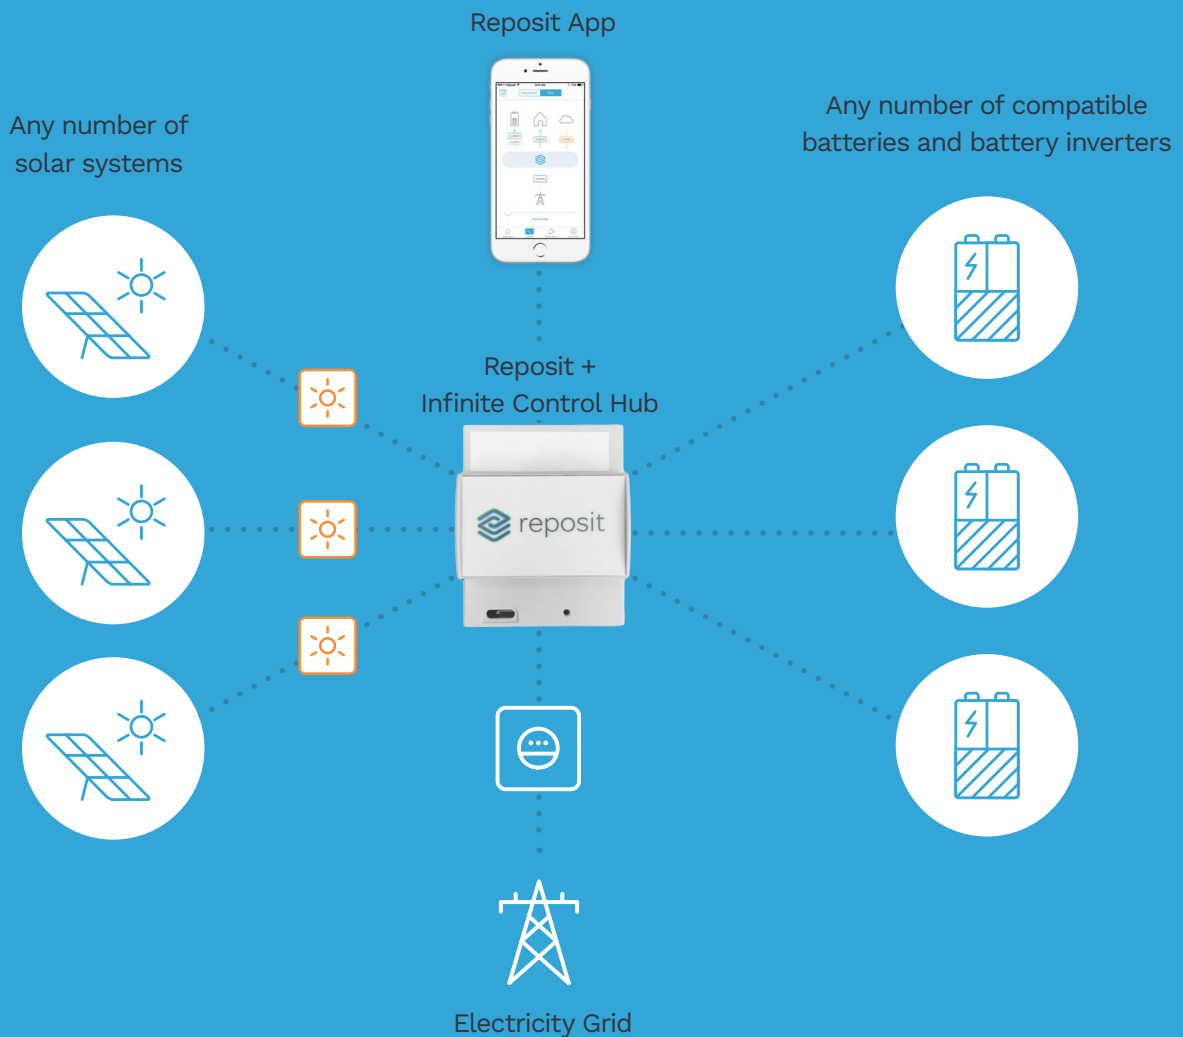

Dont be limited by your first battery system.
Choose a solution that grows with you.
Choose Reposit Infinite.

Repositpower.com

Only a selection of Reposit compatible products are shown.
For more products please see our website.

 Reposit Box
  Solar Inverter
  Meter
  Battery

Dont be limited by your first storage system.

The Reposit Infinite control hub now allows installation of any number of compatible batteries and battery inverters into a single Reposit controlled storage system.