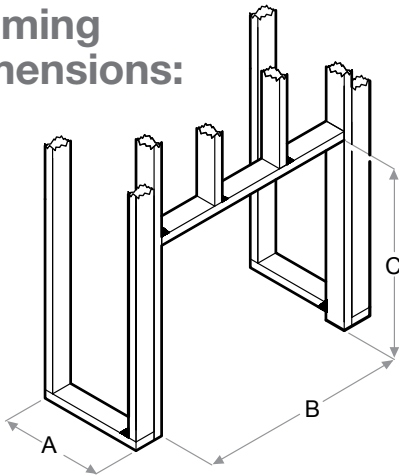

RBFGLASS30 - 30" Tempered Front Glass
Dimensions:
29-1/4" W x 22-1/8" H x 3/8" D
(74.0 cm x 56.1 cm x 1.1 cm)

RBFDOOR30 - 30" Functional Doors with Tempered Glass
Dimensions:
33-3/4" W x 27-1/4" H x 1-1/4" D
(85.8 cm x 69.4 cm x 3.7 cm)

RBF30TRIM38
- 38" Black Installation Trim

RBF30TRIM44
- 44" Black Installation Trim

RBFL30BR - Birch Log Set
Dimensions:
22-3/8" W x 10-7/8" H x 11" D
(56.8 cm x 27.4 cm x 27.9 cm)

RBFL30FC - Fresh Cut Log Set
Dimensions:
22-3/8" W x 10-7/8" H x 11" D
(56.8 cm x 27.4 cm x 27.9 cm)

RBFPLUG

Framing Dimensions:

RBF30

A	B	C
12-1/2" (31.8 cm)	30-5/8" (77.8 cm)	26-1/4" (66.5 cm)
D	E	F
54-1/4" (137.8 cm)	38-1/2" (97.8 cm)	38-1/2" (97.8 cm)

NOTE: The materials used for the finished surround must be cut to precise dimensions as the 1/2" (1.3 cm) self-trimming flange is only to create a finished appearance.