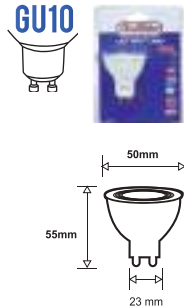

BOMBILLO LED
LED LIGHT BULB

5W

LED

15,000
HORAS / HOURS