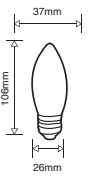

BOMBILLOS LED
LED LIGHT BULBS

3W

LED

25,000
HORAS / HOURS

100-240V 50/60Hz

E33420

E33421

Ref.	Consume	Ilumina	Lumens	Temp. (K)	Color	Ang.	LM/W	Emp / Pack
E33420	3W	35W	250	6500K	Luz Día Daylight	160°	83	Blister
E33421	3W	35W	250	6500K	Luz Día Daylight	160°	83	Blister