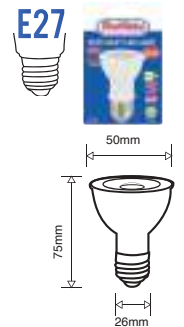

BOMBILLO SPOT LED
LED SPOT LIGHT BULB

4W

LED

15,000
HORAS / HOURS