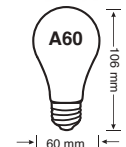

LED VINTAGE VINTAGE LED

4.5W

LED

15,000
HORAS / HOURS

110-130V 60Hz

E33481

Ref.	Consume	Ilumina	Lumens	Temp (K)	Color	Ang.	LM/W	Emp / Pack
E33481	4.5W	40W	350	2,000K	Luz Cálida / Warm Light	300°	90	Caja / Box