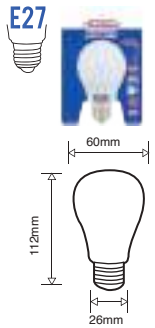

BOMBILLOS LED
LED LIGHT BULBS

6W 9W
LED
UL
15,000
HORAS / HOURS

E33440

110-127V 50/60Hz

Ref.	Consumo	Ilumina	Lumens	Temp. (K)	Color	Ang.	LM/W	Emp / Pack
E33440	6W	40W	450	6500K	Luz Día Daylight	180°	90	Blister
E33441	9W	70W	800	6500K	Luz Día Daylight	180°	90	Blister