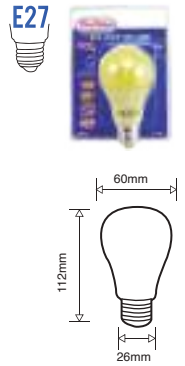

LÁMPARA LED ANTI INSECTO
BUG LIGHT LED LAMP

7W

LED

15,000
HORAS / HOURS

E33442

100-240V 50/60Hz

Ref.	Consumo	Ilumina	Lumens	Temp (K)	Color	Ang.	LM/W	Emp / Pack
E33442	7W	60W	N/A	N/A	Luz Anti Insectos Bug Light	200°	N/A	Blister