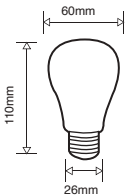

BOMBILLOS LED DE FILAMENTO FILAMENT LED BULBS

6W

LED

20,000
HORAS / HOURS

100-260V 50/60Hz

Ref.	Consumo	Ilumina	Lumens	Temp. (K)	Color	Base / Socket	Angulo / Angle	LM/W	Emp / Pack
E33445	6W	50W	650	6500K	Luz Día / Daylight	E-27	360°	108	Blister
E33445A	6W	50W	650	2700K	Luz Cálida / Warm Light	E-27	360°	108	Blister