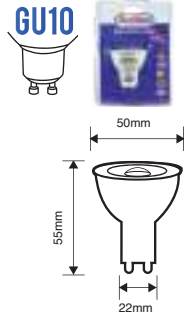

BOMBILLO LED
LED LIGHT BULB

4W

LED

15,000
HORAS / HOURS

E33404

100-240V 50/60Hz

Ref.	Consumo	Ilumina	Lumens	Temp. (K)	Color	Ang.	LM/W	Emp / Pack
E33404	4W	35W	250	2700K	Luz Cálida Warm Light	180°	63	Blister