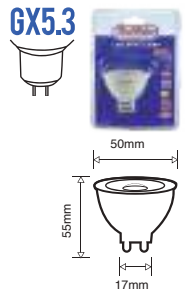

Ref.	Consumo	Ilumina	Lumens	Temp. (K)	Color	Ang.	LM/W	Emp / Pack
E33404	4W	35W	250	2700K	Luz Cálida Warm Light	180°	63	Blister

BOMBILLO LED
LED LIGHT BULB

5W

LED

15,000
HORAS / HOURS

E334045

100-240V 50/60Hz