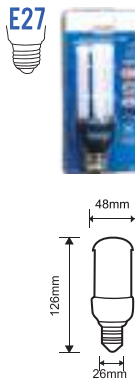

BOMBILLO LED LUZ VIOLETA
BLACKLIGHT LED LAMP

12W

LED

15,000
HORAS / HOURS

E33426

100-240V 50/60Hz

Ref.	Consumo	Ilumina	Lumens	Temp (K)	Color	Ang.	LM/W	Emp / Pack
E33426	12W	12W	N/A	N/A	Luz Violeta Blacklight	360°	N/A	Blister