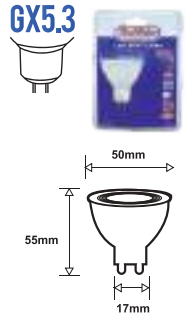

BOMBILLO LED
LED LIGHT BULB

5W

LED

15,000
HORAS / HOURS

E33405W

100-240V 50/60Hz

Ref.	Consumo	Ilumina	Lumens	Temp. (K)	Color	Ang.	LM/W	Emp / Pack
E33405W	5W	50W	400	6500K	Luz Día Daylight	90°	50	Blister