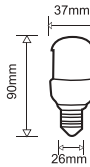

LEDS

BOMBILLOS LED
LED LIGHT BULBS

5W

LED

15,000
HORAS / HOURS

90-130V 50/60Hz

Ref.	Consume	Ilumina	Lumens	Temp. (K)	Color	Ang.	LM/W	Emp / Pack
E33390	5W	40W	400	6500K	Luz Día Daylight	300°	80	Blister
E33390A	5W	40W	400	2700K	Luz Cálida Warm Light	300°	80	Blister
E33390D	5W	40W	400	6500K	Luz Día Daylight	300°	80	Blister
E33390T	5W	40W	400	6500K	Luz Día Daylight	300°	80	Blister

BOMBILLOS LED
LED LIGHT BULBS

3W

LED

25,000
HORAS / HOURS

100-240V 50/60Hz

Ref.	Consume	Ilumina	Lumens	Temp. (K)	Color	Ang.	LM/W	Emp / Pack
E33420	3W	35W	250	6500K	Luz Día Daylight	160°	83	Blister
E33421	3W	35W	250	6500K	Luz Día Daylight	160°	83	Blister

BOMBILLO LED DE EMERGENCIA
EMERGENCY LED BULB

9W

LED

3+
HORAS
USO ACTIVO
RUNTIME

15,000
HORAS / HOURS

100-240V 50/60Hz

Ref.	Consume	Ilumina	Lumens	Temp. (K)	Color	Angulo / Angle	LM/W	Emp / Pack
E33446	9W	70W	720	6500K	Luz Día / Daylight	120°	80	Blister