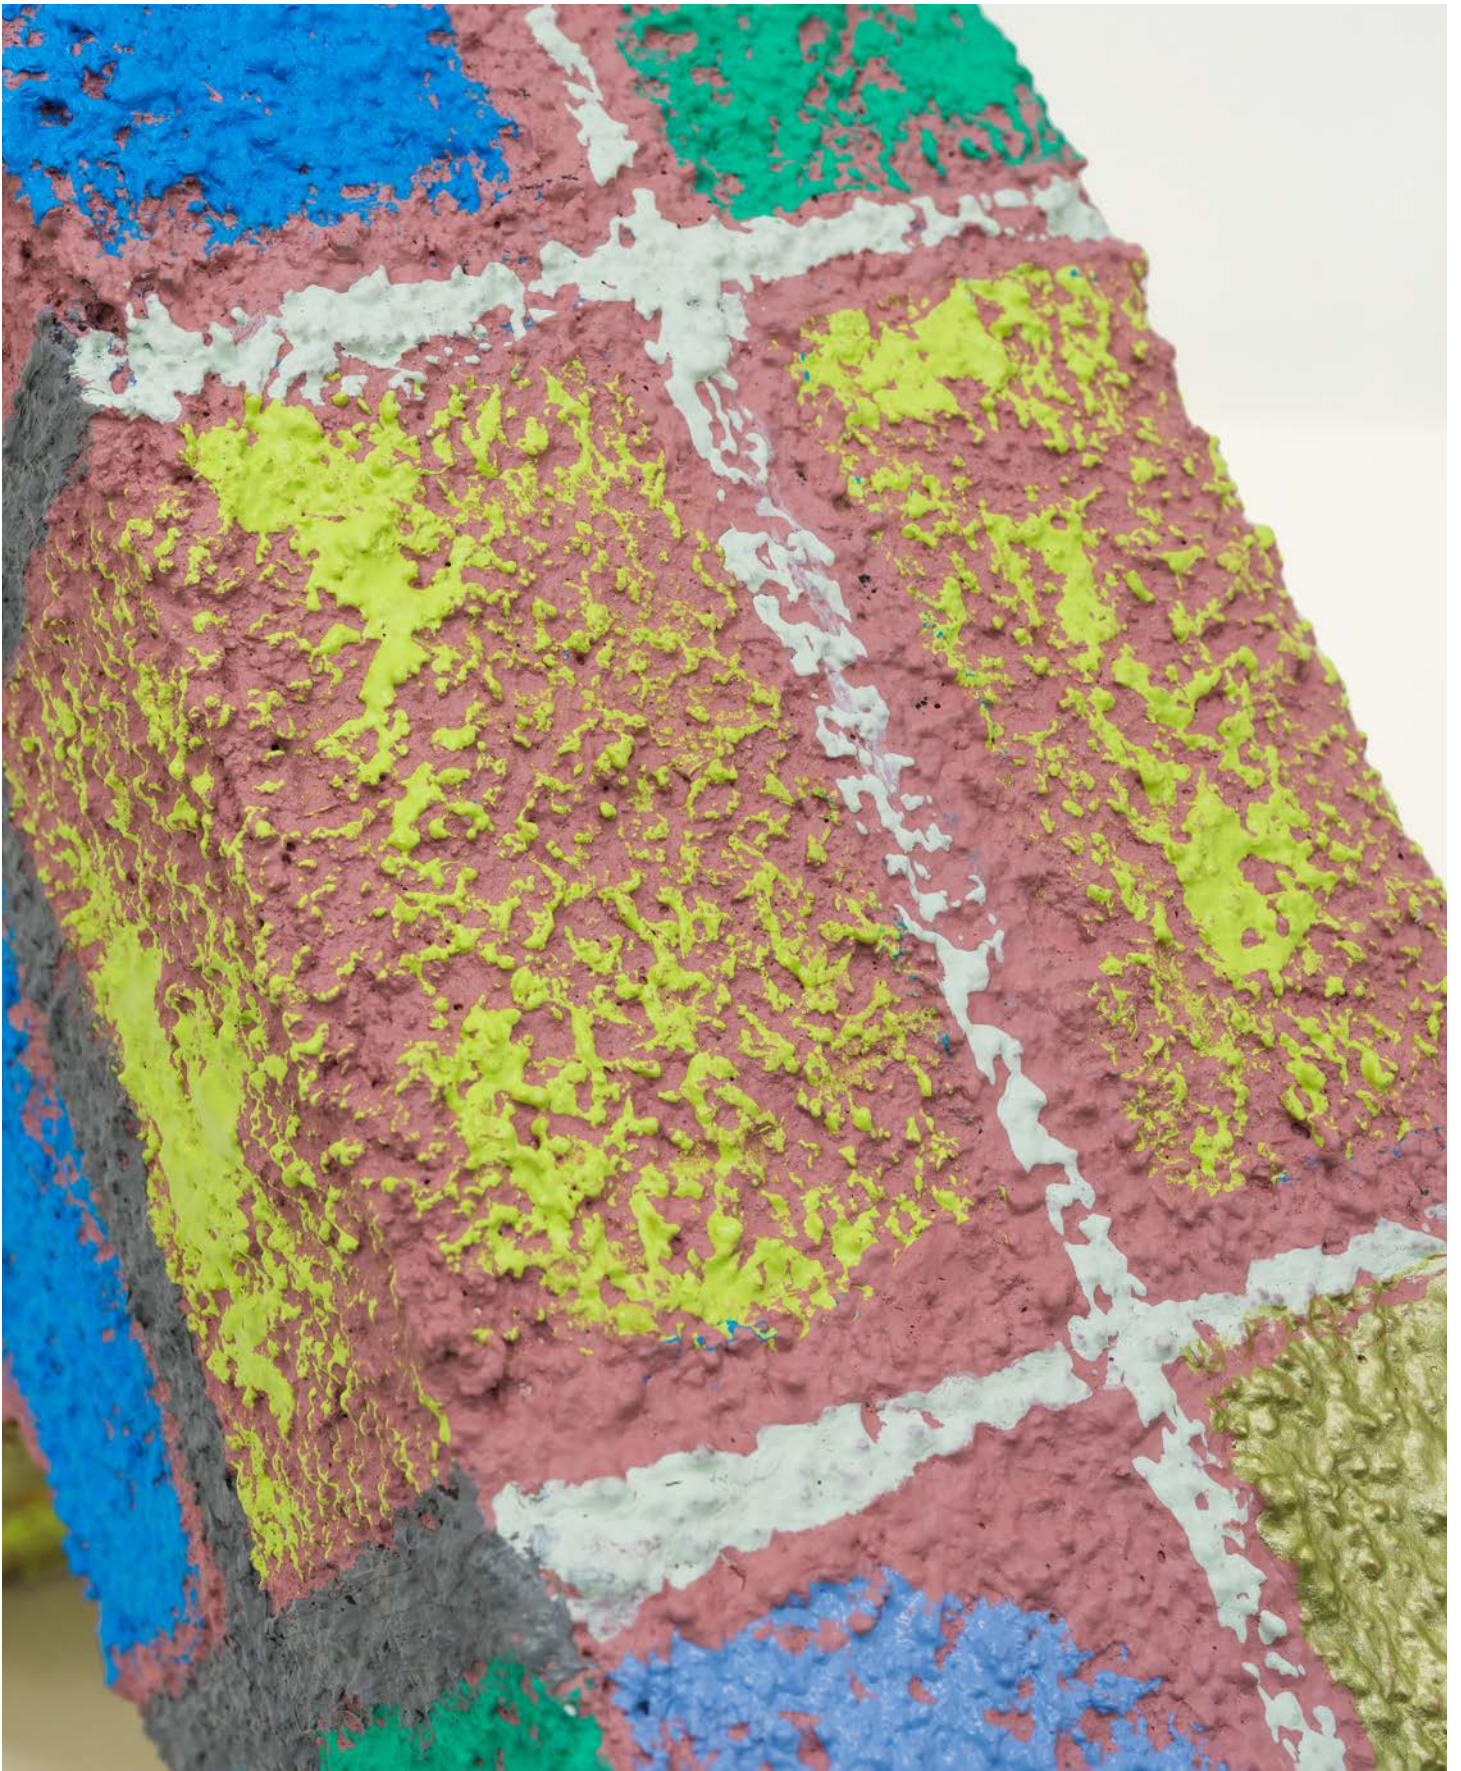

Molly Larkey
Beginners 11, 2023
Steel, stucco and acrylic
24 x 24 x 5 inches

Molly Larkey
Beginners 11, 2023
Steel, stucco and acrylic
24 x 24 x 5 inches