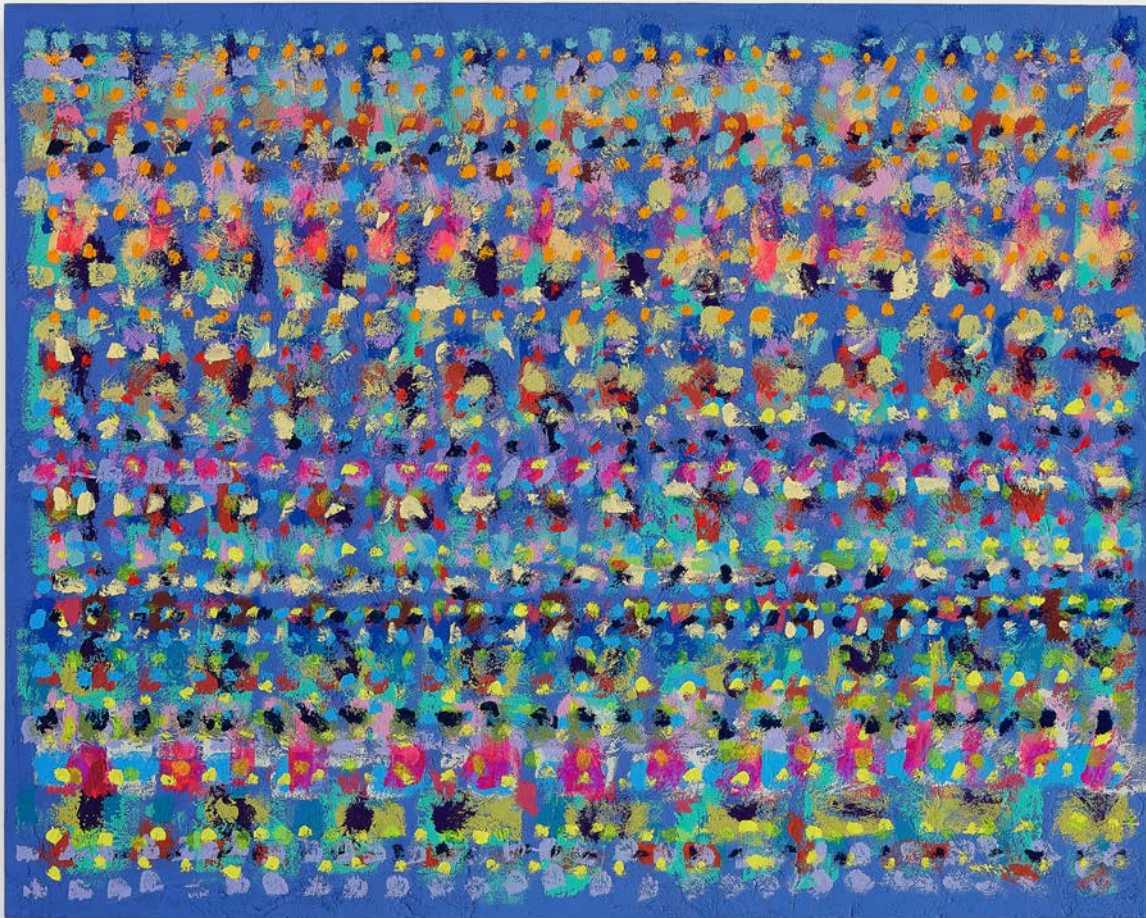

In *The Not Yet*, a tall freestanding sculpture initially appears to articulate the letter K; when viewed from another angle, it approaches the letter X. In subsequent views, it eludes linguistic legibility entirely and instead resolves into painterly compositions that shift as the viewer moves. In another nod to Larkey's interest in non-binaries, all of the wall mounted artworks can hang in one of four orientations, without a dominant view. With these works, Larkey creates vehicles for exploring identity and pushing the boundaries of language, encouraging embodied reflection on the potential for transformation.

Molly Larkey
Beginners 11, 2023
Steel, stucco and acrylic
24 x 24 x 5 inches

Molly Larkey
The Not Yet (Signal 20), 2022
Mild steel, stucco and acrylic paint
95.5 x 41 x 31.5 inches

Molly Larkey
The Not Yet (Signal 20), 2022
Mild steel, stucco and acrylic paint
95.5 x 41 x 31.5 inches

Molly Larkey
Cyborg 2, 2023
Mild steel, stucco and acrylic paint
94.5 x 10 x 10 inches

Molly Larkey
Cyborg 2, 2023
Mild steel, stucco and acrylic paint
94.5 x 10 x 10 inches

Molly Larkey
Cyborg Painting (Togetherness 18), 2022
Stucco, acrylic, flashe on panel
48 x 60 1/4 x 2 1/2 inches