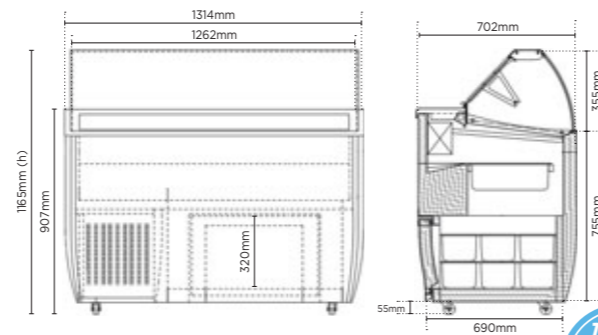

50. Specification Reference Guide

GN 1/3 pans (5L) included with Fenice units only

GD0007S

Chest Freezer Gelato Display

| Part No. | Capacity | Weight |
|----------|----------|--------|
| 3735262 | 352L | 81kg |

| | External (mm) | Internal (mm) |
|--------|---------------|---------------|
| Height | 1296 | 708 |
| Width | 1298 | 1180 |
| Depth | 615 | 495 |

- Tilted display with curved canopy offers great visibility while maintaining hygiene
- Sliding lid minimises energy consumption and keeps contents cool on display
- Included internal frame to accommodate baskets
- Temperature range: -22 to -14°C

Tub Support Framework

*Tubs not provided

FENICE7

Fenice 7-Tub Gelato Display

| Part No. | Capacity | Weight |
|----------|----------|--------|
| 3736205 | 381L | 137kg |

| | External (mm) | Internal (mm) |
|--------|---------------|---------------|
| Height | 1165 | 755 |
| Width | 1314 | 1190 |
| Depth | 702 | 505 |