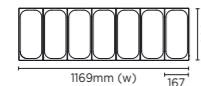

Exposure Tank