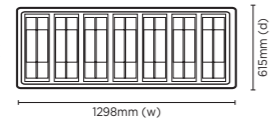

Tub Support Framework

*Tubs not provided

FENICE7

Fenice 7-Tub Gelato Display

Part No.	Capacity	Weight
3736205	381L	137kg

	External (mm)	Internal (mm)
Height	1165	755
Width	1314	1190
Depth	702	505

- Tilted display with curved canopy offers great visibility while maintaining hygiene
- Includes 7 stainless steel 5L tubs
- Rear storage areas hold 12 additional 5L tubs
- Temperature range: -25 to -18°C