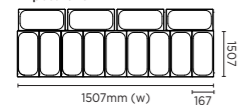

Exposure Tank