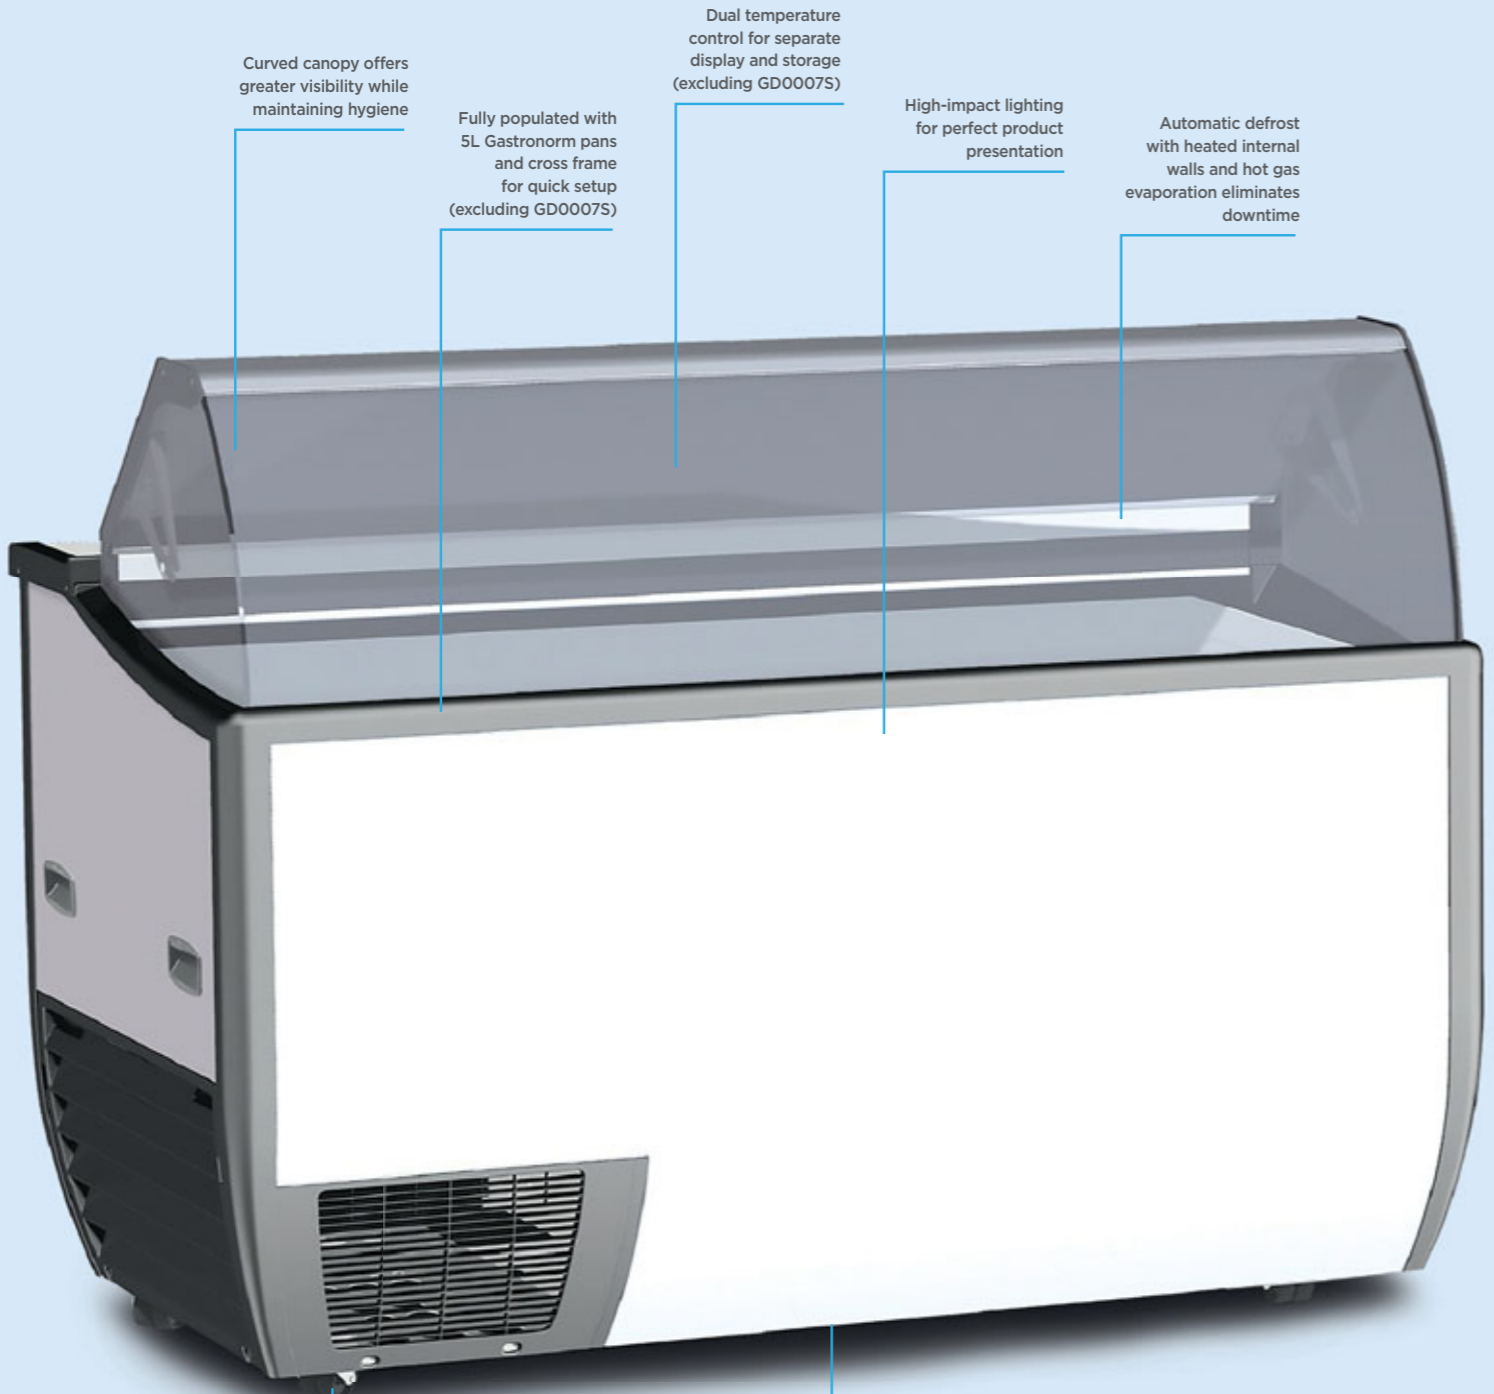

Bromic's Gelato Display range presents a number of premium standalone storage and display solutions that are perfect for preserving frozen treats at their ideal serving and storage temperatures.

Curved canopy offers greater visibility while maintaining hygiene

Fully populated with 5L Gastronorm pans and cross frame for quick setup (excluding GD0007S)

Dual temperature control for separate display and storage (excluding GD0007S)

High-impact lighting for perfect product presentation

49. Chest Freezer Display

Bromic's Chest Freezer Gelato Display offers an entry-level unit with the versatility to operate as a chest freezer when not tempting customers with frozen treats.

Featuring a sliding glass lid, curved canopy and distinctive styling, this unit excels in attention-grabbing, front-of-house display.

- Tilted display with curved canopy offers great visibility while maintaining hygiene
- Includes 7 stainless steel 5L tubs
- Rear storage areas hold 12 additional 5L tubs
- Temperature range: -25 to -18°C