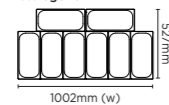

Storage Tank

Model	GD0007S	FENICE7	FENICE13
Part Number	3735262	3736205	3736215
Ext. Height (mm)*	1296	1165	1259
Ext. Width (mm)*	1298	1314	1724
Ext. Depth (mm)*	615	702	857
Capacity	352L	381L	496L
Temp. Range	-22 to -14°C	-25 to -18°C	-25 to -18°C
Max. Ambient Temp.	35°C	35°C	35°C
Refrigeration Power	300W	800W	1050W
Current	2.3A	3.7A	5.4A
Gross Weight	81kg	137kg	199kg
Refrigerant	R404a	R404a	R404a
Plug Supplied	1	1	1
Power Supply	10A	10A	10A
Features			
Main Light	N/A	Fluoro	Fluoro
Number of Lids	2	1	1
Lid Type	Sliding	Flip	Flip
Safety Glass Lid	✓		
Canopy	✓	✓	✓
Door Lock	✓		
Static Airflow	✓	✓	✓
No. of Baskets Incl.	7		
No. of Tubs Incl.		7	13
Automatic Defrosting System		✓	✓
Rear Storage with Separate Temp. Control		✓	✓
No. of Tubs in Storage		12	16
Casters	✓	✓	✓
Colour	White	White	White
Warranty			
Parts (Years)	1	1	1
Labour (Years)	1	1	1

*Dimensions exclude handle protrusions