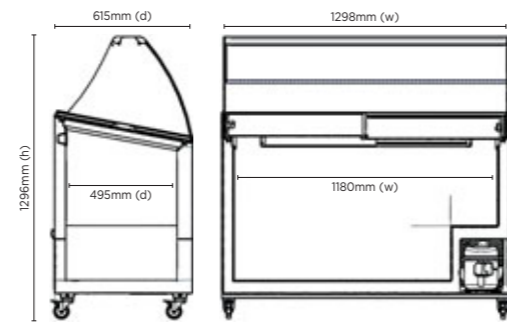

50. Specification Reference Guide

GN 1/3 pans (5L) included with Fenice units only

GD0007S

Chest Freezer Gelato Display

| Part No. | Capacity | Weight |
|----------|----------|--------|
| 3735262 | 352L | 81kg |

| | External (mm) | Internal (mm) |
|--------|---------------|---------------|
| Height | 1296 | 708 |
| Width | 1298 | 1180 |
| Depth | 615 | 495 |

- Tilted display with curved canopy offers great visibility while maintaining hygiene
- Sliding lid minimises energy consumption and keeps contents cool on display
- Included internal frame to accommodate baskets
- Temperature range: -22 to -14°C

Tub Support Framework

*Tubs not provided

FENICE7

Fenice 7-Tub Gelato Display

| Part No. | Capacity | Weight |
|----------|----------|--------|
| 3736205 | 381L | 137kg |

| | External (mm) | Internal (mm) |
|--------|---------------|---------------|
| Height | 1165 | 755 |
| Width | 1314 | 1190 |
| Depth | 702 | 505 |