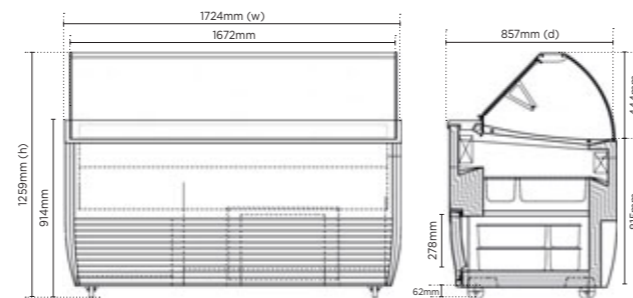

| | External (mm) | Internal (mm) |
|--------|---------------|---------------|
| Height | 1296 | 708 |
| Width | 1298 | 1180 |
| Depth | 615 | 495 |

- Tilted display with curved canopy offers great visibility while maintaining hygiene
- Sliding lid minimises energy consumption and keeps contents cool on display
- Included internal frame to accommodate baskets
- Temperature range: -22 to -14°C

Tub Support Framework

*Tubs not provided

FENICE7

Fenice 7-Tub Gelato Display

| Part No. | Capacity | Weight |
|----------|----------|--------|
| 3736205 | 381L | 137kg |

| | External (mm) | Internal (mm) |
|--------|---------------|---------------|
| Height | 1165 | 755 |
| Width | 1314 | 1190 |
| Depth | 702 | 505 |

- Tilted display with curved canopy offers great visibility while maintaining hygiene
- Includes 7 stainless steel 5L tubs
- Rear storage areas hold 12 additional 5L tubs
- Temperature range: -25 to -18°C

Exposure Tank

Storage Tank

FENICE13

Fenice 13-Tub Gelato Display

| Part No. | Capacity | Weight |
|----------|----------|--------|
| 3736215 | 496L | 199kg |

| | External (mm) | Internal (mm) |
|--------|---------------|---------------|
| Height | 1259 | 849 |
| Width | 1724 | 1600 |
| Depth | 857 | 660 |