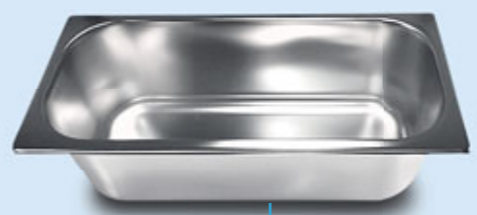

50. Specification Reference Guide

GN 1/3 pans (5L) included with Fenice units only