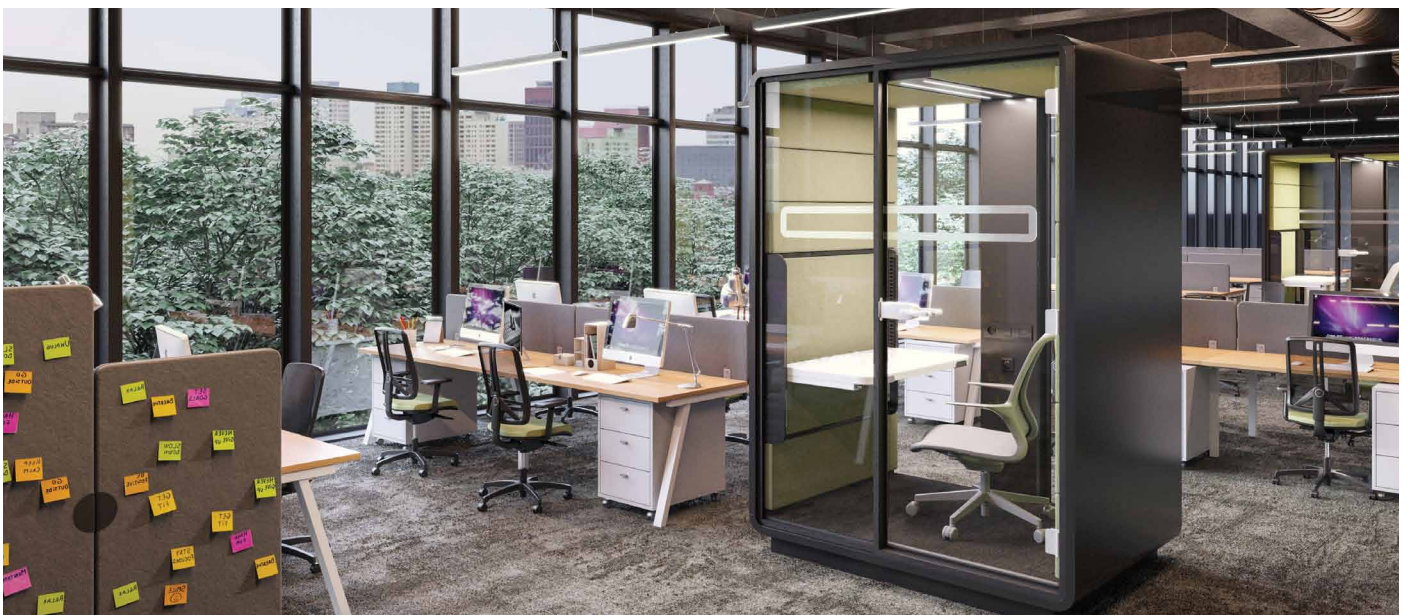

Width  
1600 mm

Height  
2300 mm

Depth  
1200 mm

REGULATED  
TABLE

PRODUCT AVAILABLE  
ALSO IN A VARIANT WITH  
**A CLASSIC DESK,**  
without the height adjustment.

FIXED TABLE