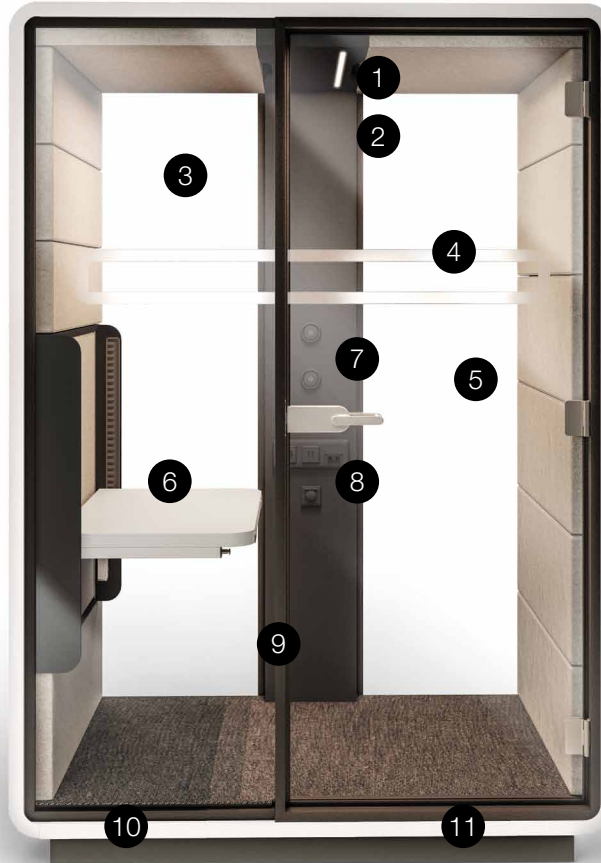

### DIMENSIONS

Occupies less than 2 square meters, which makes Hush Work easy adaptable to almost any office space.

### FACILITIES

Hush Work is an independent space powered by electricity, providing comfortable conditions conducive to concentration.

### ERGONOMICS

The new desk is based on the patented manual height-adjustment system which allows for dynamic sit/stand working as well as for the smooth transition between different desk heights without work interruption

# TECHNICAL FEATURES

- 1 Led ceiling light with dimmer
- 2 Option to add Bluetooth speaker
- 3 Ventilation system activated by a presence sensor
- 4 Anti-collision door manifestation
- 5 Toughened acoustic glass door with high quality handle
- 6 Desk with manual adjustment height- range 670-1250 mm.
- 7 Independent, manual smooth lighting and ventilation rotary knobs
- 8 Power module (Power + USB + RJ45)
- 9 Door within the aluminium frame includes an acoustic seal
- 10 Leveling feet
- 11 Possibility to move without disassembly