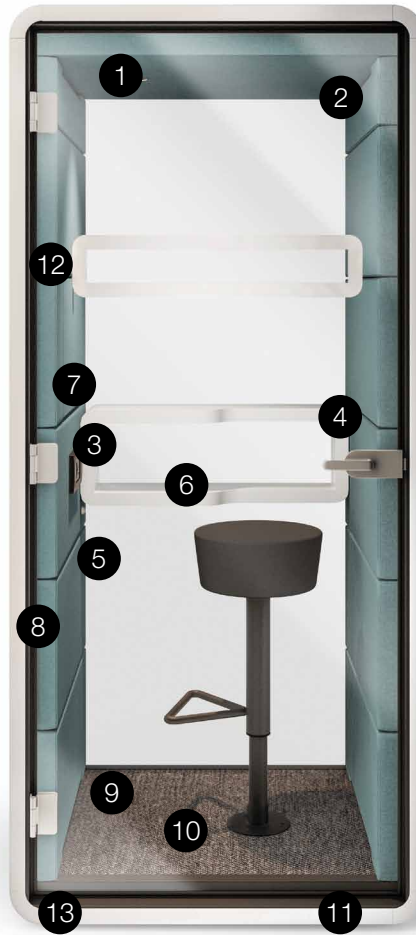

FUNCTIONAL

Equipped with lighting, a ventilation system, a folding laptop table, and 230V & USB sockets.

COMFORTABLE TO USE

Thanks to the armrest, a movement sensor which activates the lighting and ventilation, and a rear wall made of glass, the Hush Phone provides an excellent user experience.

AGILE

Hush Phone is equipped with castors which allows you to move it around the office whenever you need.

TECHNICAL FEATURES

- 1 Led ceiling light run by motion sensor
- 2 Efficient ventilation run by motion sensor
- 3 Power module (single power, double USB)
- 4 Tempered acoustic glass door with handle
- 5 Glazed acoustic glass rear wall
- 6 Ergonomic shelf / storage
- 7 Fold-away oak veneer laptop table
- 8 Acoustic lined fabric panels
- 9 Integral carpeted floor
- 10 Optional floor mounted stool
- 11 Leveling feet
- 12 Anti-collision door manifestation
- 13 Castors

+  compact height of 2230 mm

 excellent sound absorption

 strong frame construction

Dimensions (mm)

W: 1000 D: 900 H: 2230

COLOUR FINISHES

CARCASS FINISHES

ABB