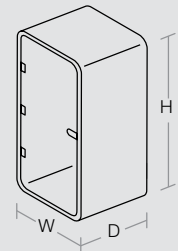

AGILE

Hush Phone is equipped with castors which allows you to move it around the office whenever you need.

TECHNICAL FEATURES

- 1 Led ceiling light run by motion sensor
- 2 Efficient ventilation run by motion sensor
- 3 Power module (single power, double USB)
- 4 Tempered acoustic glass door with handle
- 5 Glazed acoustic glass rear wall
- 6 Ergonomic shelf / storage
- 7 Fold-away oak veneer laptop table
- 8 Acoustic lined fabric panels
- 9 Integral carpeted floor
- 10 Optional floor mounted stool
- 11 Leveling feet
- 12 Anti-collision door manifestation
- 13 Castors

+  compact height of 2230 mm

 excellent sound absorption

 strong frame construction

Dimensions (mm)

W: 1000 D: 900 H: 2230

COLOUR FINISHES

CARCASS FINISHES

ABB