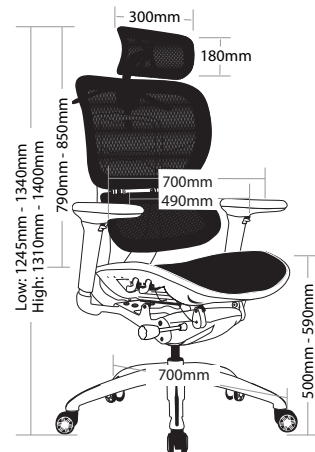

EXECUTIVE SEATING

ERGO-1

FEATURES

- » Adjustable seat height cable controlled
- » Adjustable back height (ratchet)
- » Adjustable seat and back angle cable controlled
- » Adjustable seat depth (seat slider) cable controlled
- » Adjustable weight tension
- » Adjustable active lumbar
- » Adjustable arms
- » Optional adjustable headrest
- » Coat rack
- » Synchron mechanism with 3 locking positions
- » 700mm aluminium base
- » Available in black only
- » BIFMA tested
- » Minor assembly required
- » Suitable for indoor use only
- » 5 year warranty
- » Weight limit is 120kg

INDOOR USE ONLY

COAT RACK

ADJUSTABLE ACTIVE LUMBAR

RIGHT BACK LEVER
To adjust seat depth (seat slider)

RIGHT FRONT LEVER
To adjust seat height

RIGHT KNOB
To adjust weight tension

OPTIONAL ADJUSTABLE HEADREST

To adjust back height hold back with two hands while seated and raise to desired height
To lower the back height raise back all the way to the top and release slowly

ADJUSTABLE ARMS

LEFT LEVER
To adjust seat and back angle

700MM ALUMINIUM 5 STAR BASE WITH CASTORS

Use soft tyred castors for tiles
Use hard tyred castors for carpet

Do not use as a step ladder

ERGO-1H

ERGO-1L

ERGO-1 EXECUTIVE SEATING

ERG0-1H

ERG0-1L