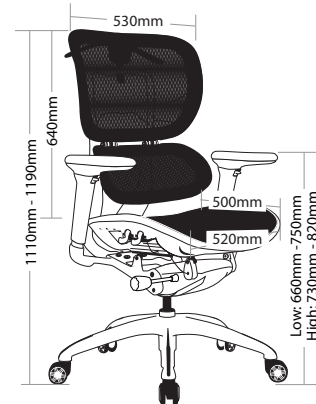

EXECUTIVE SEATING

ERGO-1

FEATURES

- » Adjustable seat height cable controlled
- » Adjustable back height (ratchet)
- » Adjustable seat and back angle cable controlled
- » Adjustable seat depth (seat slider) cable controlled
- » Adjustable weight tension
- » Adjustable active lumbar
- » Adjustable arms
- » Optional adjustable headrest
- » Coat rack
- » Synchron mechanism with 3 locking positions
- » 700mm aluminium base
- » Available in black only
- » BIFMA tested
- » Minor assembly required
- » Suitable for indoor use only
- » 5 year warranty
- » Weight limit is 120kg

INDOOR USE ONLY

COAT RACK

ADJUSTABLE ACTIVE LUMBAR

RIGHT BACK LEVER
To adjust seat depth (seat slider)

RIGHT FRONT LEVER
To adjust seat height

RIGHT KNOB
To adjust weight tension

OPTIONAL ADJUSTABLE HEADREST

To adjust back height hold back with two hands while seated and raise to desired height
To lower the back height raise back all the way to the top and release slowly

ADJUSTABLE ARMS

LEFT LEVER
To adjust seat and back angle

700MM ALUMINIUM 5 STAR BASE WITH CASTORS

Use soft tyred castors for tiles
Use hard tyred castors for carpet

Do not use as a step ladder

ERGO-1H

ERGO-1L

ERGO-1 EXECUTIVE SEATING

ERG0-1H

ERG0-1L