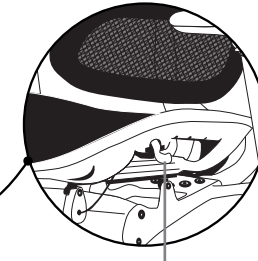

EXECUTIVE SEATING

ERGO-1

FEATURES

- » Adjustable seat height cable controlled
- » Adjustable back height (ratchet)
- » Adjustable seat and back angle cable controlled
- » Adjustable seat depth (seat slider) cable controlled
- » Adjustable weight tension
- » Adjustable active lumbar
- » Adjustable arms
- » Optional adjustable headrest
- » Coat rack
- » Synchron mechanism with 3 locking positions
- » 700mm aluminium base
- » Available in black only
- » BIFMA tested
- » Minor assembly required
- » Suitable for indoor use only
- » 5 year warranty
- » Weight limit is 120kg

INDOOR USE ONLY

COAT RACK

ADJUSTABLE ACTIVE LUMBAR

RIGHT BACK LEVER
To adjust seat depth (seat slider)

RIGHT FRONT LEVER
To adjust seat height

RIGHT KNOB
To adjust weight tension

OPTIONAL ADJUSTABLE HEADREST

To adjust back height hold back with two hands while seated and raise to desired height
To lower the back height raise back all the way to the top and release slowly

ADJUSTABLE ARMS

LEFT LEVER
To adjust seat and back angle