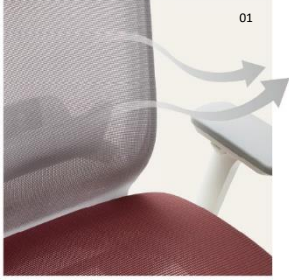

T50 AIR

Flexible & Durable AirSkin™ mesh

01 Mesh Backrest and seat
Distributes weight evenly. Mesh will extend and curve to suit users' weight. Therefore, its flexibility helps provide maximum support depending on weight and posture. Keeps cooler even in summer.

04 Fursys has designed U-Shaped frame
It does not touch users' body, and it distributes body pressures better as well.

06 Height and depth adjustable arms
The armrest, made of top grade molded urethane, can be adjusted for height and distance to the seat front. The chair conforms to individual body types and postures, easing and promoting comfort in the neck, shoulders and arms.