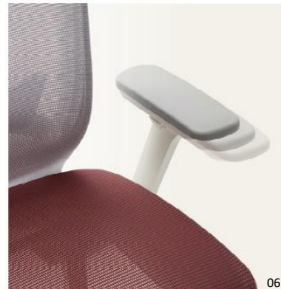

T50 AIR

Flexible & Durable AirSkin™ mesh

01 Mesh Backrest and seat
Distributes weight evenly. Mesh will extend and curve to suit users' weight. Therefore, its flexibility helps provide maximum support depending on weight and posture. Keeps cooler even in summer.

04 Fursys has designed U-Shaped frame
It does not touch users' body, and it distributes body pressures better as well.

06 Height and depth adjustable arms
The armrest, made of top grade molded urethane, can be adjusted for height and distance to the seat front. The chair conforms to individual body types and postures, easing and promoting comfort in the neck, shoulders and arms.