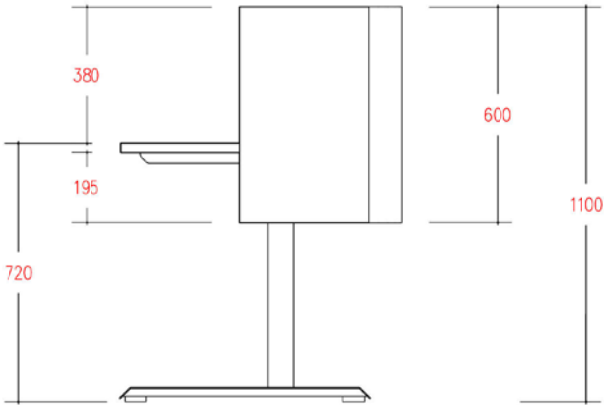

Width: 1280mm, 1580mm or 1880mm
Depth: 450mm
Height: 600mm

We can also make Archer Focus Screens in custom sizes. Please contact us for details and pricing.

Standard Screen Height

Archer Worktop

Low-key and uncomplicated,
the Archer Worktop just works.

Constructed from high quality melamine,
the Archer Worktop comes in three different
sizes, an impressive range of colours and its
rear scallop provides plenty of space for cables.

Worktop Size Options

Width: 1200mm, 1500mm or 1800mm

Depth: 750mm

Are your customers
looking for a focused,
productive office?
Now you've got
an answer.

Strata Standard Desks

Standard height with above standard looks.

The Strata Standard Desk features a new modern foot design with a fixed height worktop at 720mm. Available in white and black powdercoat it also comes with a 10 year warranty.

Straight Desk Frame Sizes (mm)

1350-1700W x 750-900D

1800-2100W x 750-900D

Strata Electric Desks

Select to sit or to stand.

The Strata Electric Desk features a telescopic frame which is height adjustable with a height range of 630 - 1300mm. The frame extends at a speed of 40mm per second and has a weight rating of 160kg. Available in white and black powdercoat it also comes with a 10 year warranty.