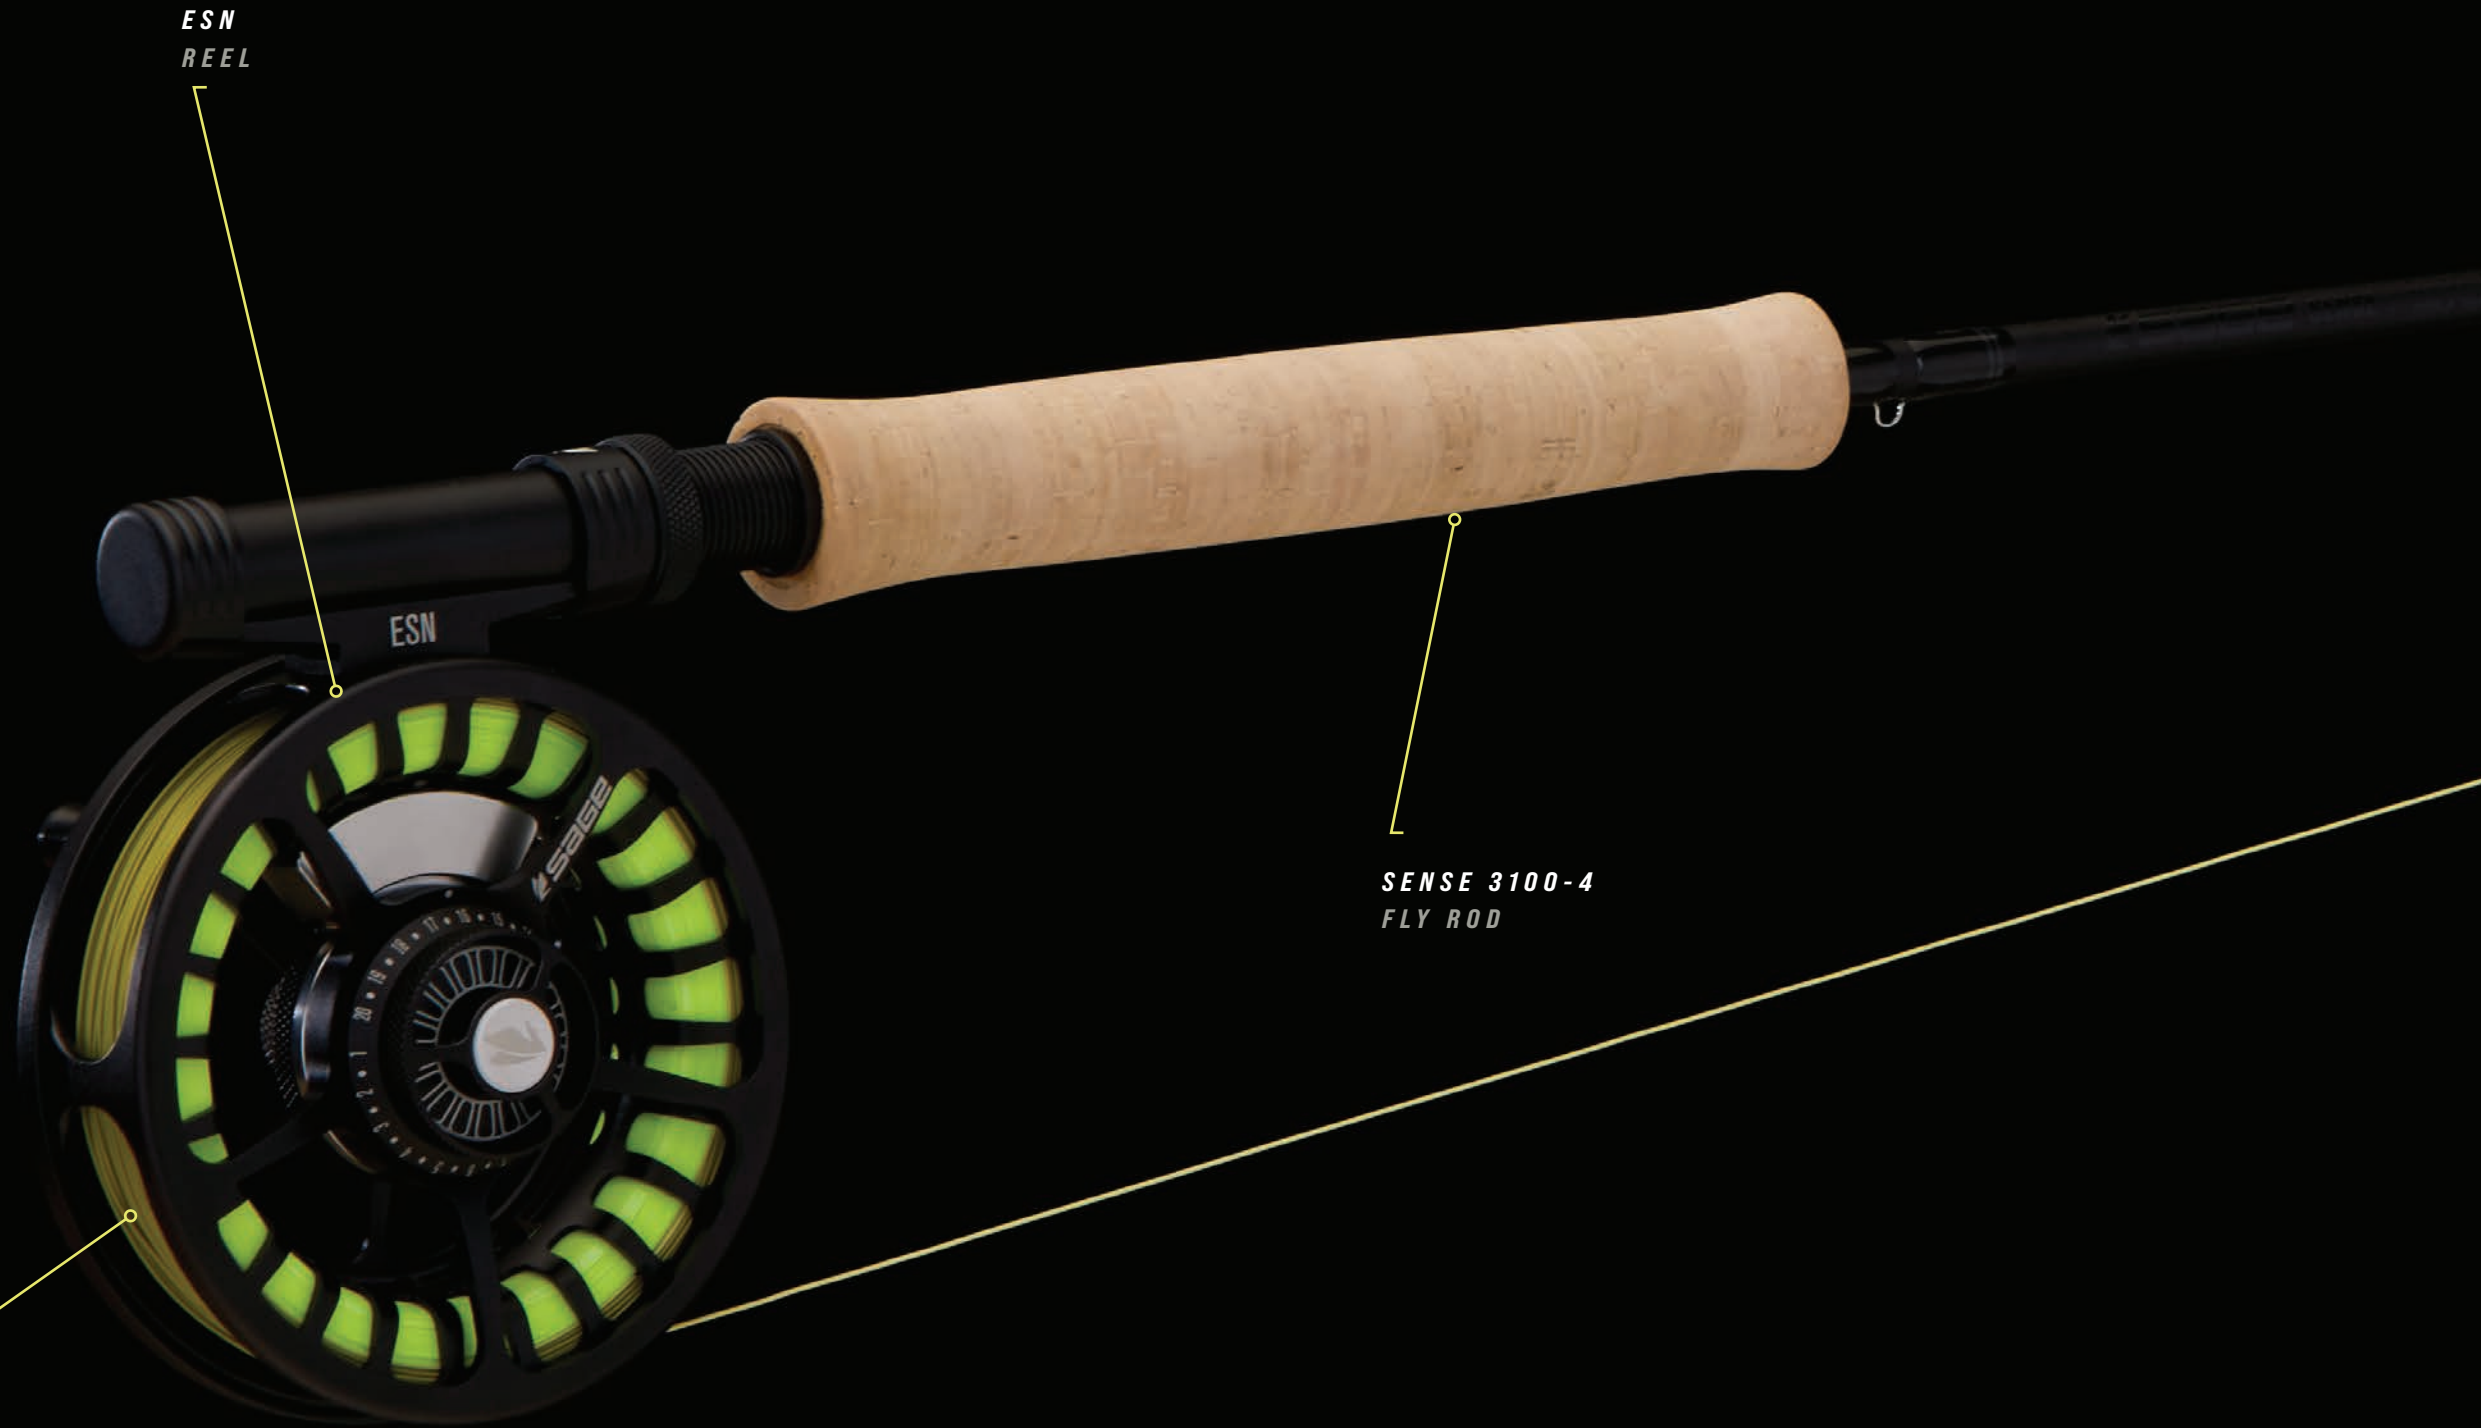

SENSE

The 3100-4 SENSE is the all around go-to traditional euro nymphing model, good for nearly any size fly, tippet, or leader setup, with excellent command and control.

ESN
REEL

SENSE 3100-4
FLY ROD

RIO FIPS EURO NYMPH
FLY LINE

SETUP