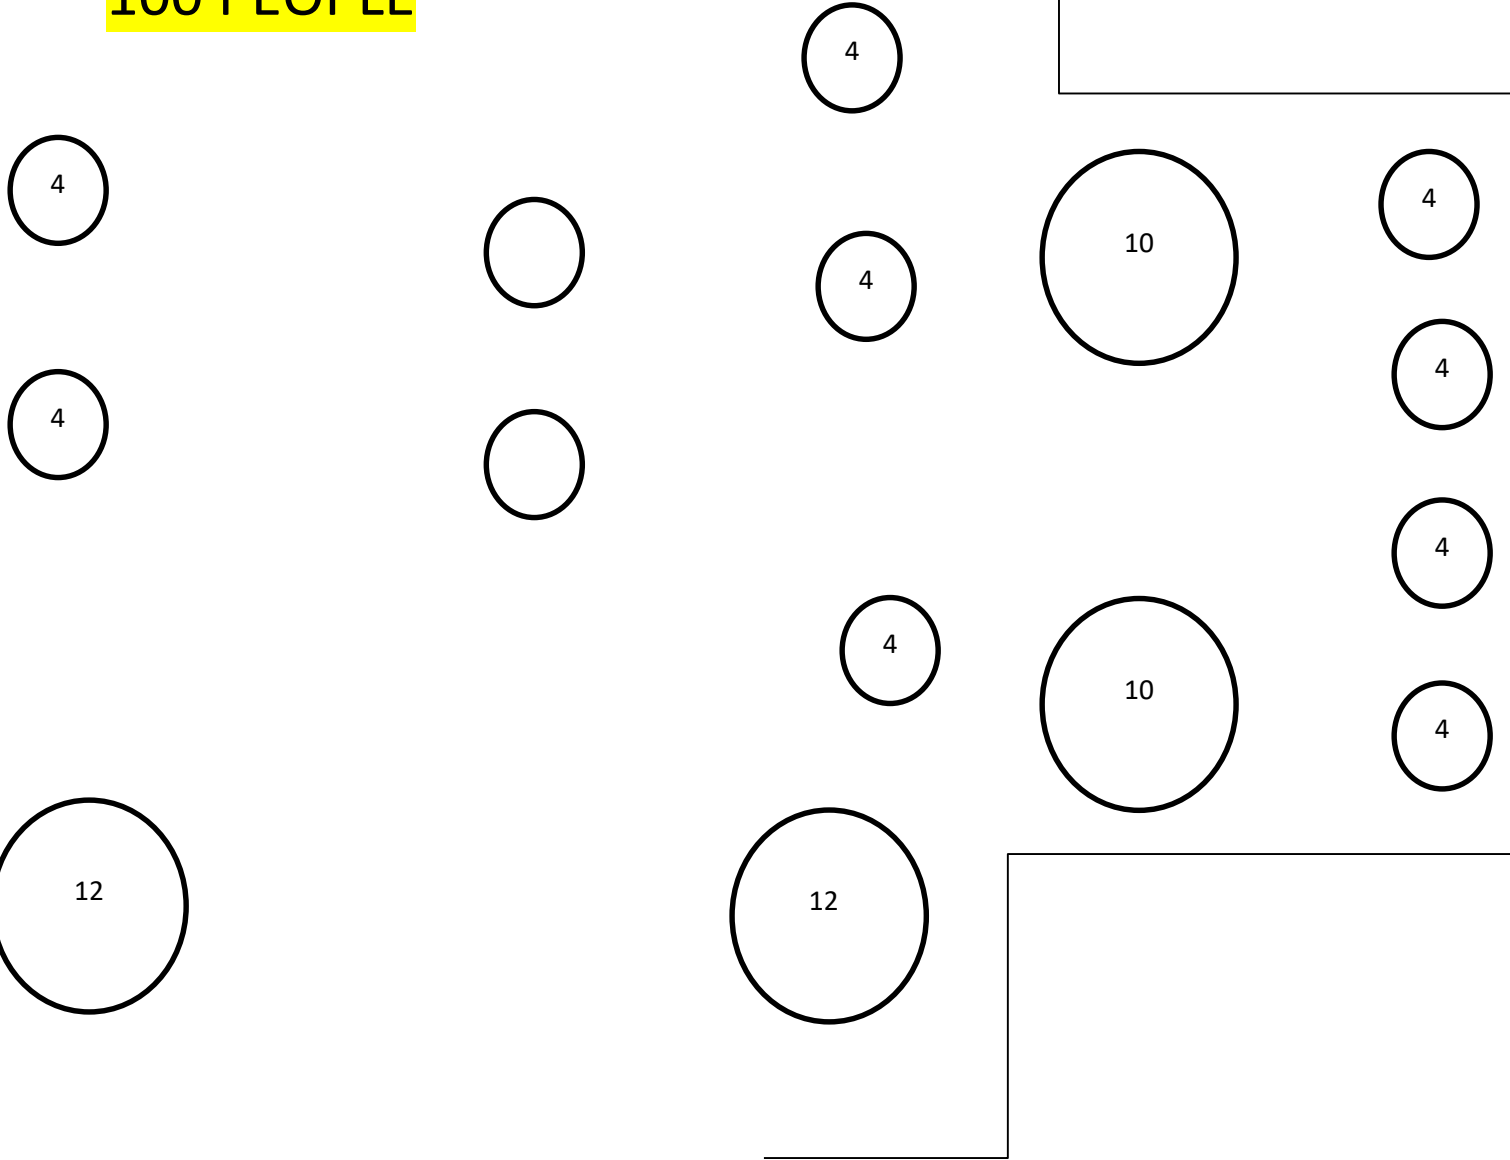

BAR

2nd Floor Cocktail party

100 PEOPLE

Outside

2nd Floor party room

Bar

Table 4

Table 1 (12-15)

Table 3 (12-15)

Table 8
(MAX 10)

Table 6

2nd Floor party room

Bar

Table 3
(MAX 12)

Table 1 (12-15)

Table 5
(MAX 12)

Final Head Count:

=Adults

=kids

=highchairs

Display
setup

90 PEOPLE

Table 2 (12-15)

Table 6
(MAX 12)

=kids

=highchairs

Table 1
(10-15)

80 PEOPLE

Table 3
(MAX 10)

Table 7
(MAX 12)

Table 5
(MAX 12)