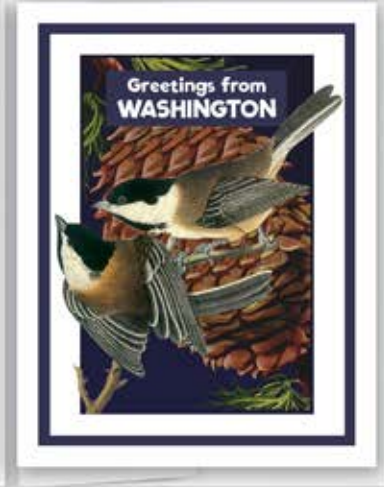

WA BEAR  
#1679  
Inside: Blank

WA RATHER BE HIKING  
#1680  
Inside: Blank

WA SKETCHBOOK  
#1595  
Inside: Blank

WA RAVEN  
#1684  
Inside: Blank

WA RATHER BE CAMPING  
#2665  
Inside: Blank

NEW!

WA ORCA  
#1683  
Inside: Blank

WA NIGHT SAILING  
#1652  
Inside: Blank

WA SEAGULLS  
#1651  
Inside: Blank

WA FINCH & RHODY  
#501  
Inside: Blank

WA SKI  
#1678  
Inside: Blank

WA BUCK  
#2662  
Inside: Blank

**NEW!**

WA MOOSE  
#2663  
Inside: Blank

**NEW!**

WA PINECONE & CHICKADEE  
#2664  
Inside: Blank

**NEW!**

WA CHERRIES  
#1613  
Inside: Blank

**NEW!**

WA LAVENDER  
#1578  
Inside: Blank

**A2 Cards - \$2 each - Sold in 6s**

Cards measure 4.25" x 5.5" (A2)  
Features UPC and item number on the back