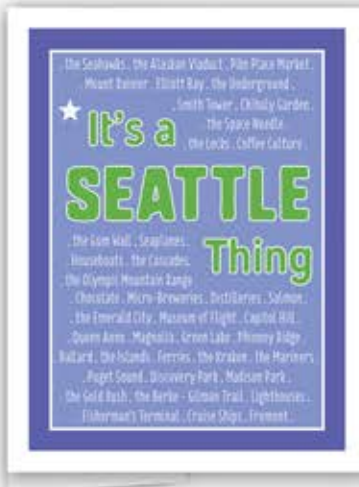

WA SEATTLE THING
#2661
Inside: Blank

NEW!