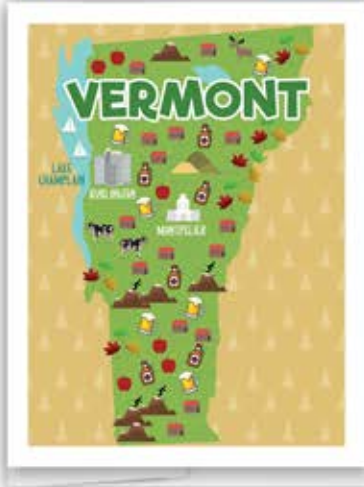

VT MOUNTAINS
#1706
Inside: Blank

VT LAKE VIEW
#1707
Inside: Blank

VT RATHER BE HIKING
#1708
Inside: Blank

VT SKETCHBOOK
#788
Inside: Blank

VT MAP
#2659
Inside: Blank

NEW!

VT HOPPY BEER
#1710
Inside: Blank

NEW!

VT RATHER BE CAMPING
#2660
Inside: Blank

VT CANOE
#754
Inside: Blank

VT BUCK
#2658
Inside: Blank

NEW!

VT BEAR
#1711
Inside: Blank

VT MOOSE
#756
Inside: Blank

VT CHICKADEE
#757
Inside: Blank

VT BEAUTY
#773
Inside: Blank

VT CYCLE BABE
#755
Inside: Blank

VT SKI BEAR
#731
Inside: Blank

VT SKI
#1712
Inside: Blank

VT MOUNTAINS MAGNET
#4742

VT LAKE VIEW MAGNET
#4743

VT CANOE MAGNET
#4703

VT CHICKADEE MAGNET
#4730

VT SKI MAGNET
#4744