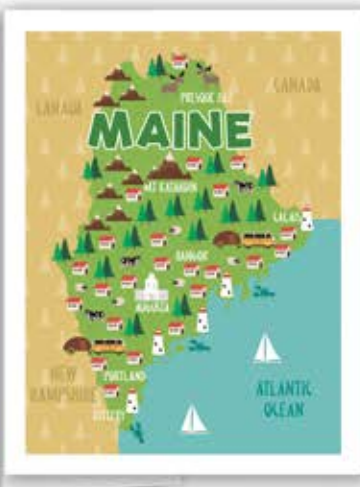

ME PINECONE & CHICKADEE
#2365
 Inside: Blank

ME MOOSE
#2366
 Inside: Blank

ME COASTLINE
#2367
 Inside: Blank

ME ACADIA NATIONAL PARK
#2368
 Inside: Blank

ME MT KATAHDIN
#2369
 Inside: Blank

ME HOPPY BEER
#2370
 Inside: Blank

ME WILD BEAR
#2371
 Inside: Blank

ME LAKE VIEW
#2372
 Inside: Blank

ME RATHER BE HIKING
#2373
 Inside: Blank

ME MAP
#2374
 Inside: Blank

A2 Cards - \$2 each - Sold in 6s

Cards measure 4.25" x 5.5" (A2)
 Features UPC and item number on the back

Card made of eco-friendly 100 lb cover stock
 Envelope is eco-friendly 70 lb white envelope
 Packaged in a clear sleeve

Custom Name Drop cards are sold in 24s.
 Specify custom text on your order.

ME MAP MAGNET
#4253