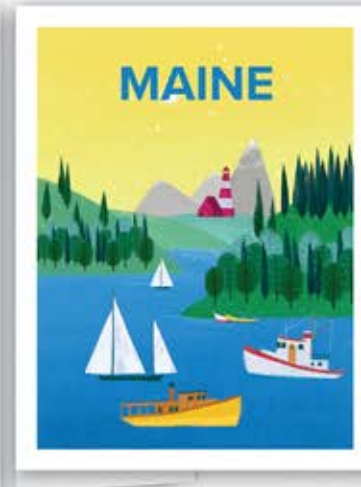

ME PINECONE & CHICKADEE
#2365
 Inside: Blank

ME MOOSE
#2366
 Inside: Blank

ME COASTLINE
#2367
 Inside: Blank

ME ACADIA NATIONAL PARK
#2368
 Inside: Blank

ME MT KATAHDIN
#2369
 Inside: Blank

ME HOPPY BEER
#2370
 Inside: Blank

ME WILD BEAR
#2371
 Inside: Blank

ME LAKE VIEW
#2372
 Inside: Blank

ME RATHER BE HIKING
#2373
 Inside: Blank

ME MAP
#2374
 Inside: Blank

A2 Cards - \$2 each - Sold in 6s

Cards measure 4.25" x 5.5" (A2)
 Features UPC and item number on the back

Card made of eco-friendly 100 lb cover stock
 Envelope is eco-friendly 70 lb white envelope
 Packaged in a clear sleeve

Custom Name Drop cards are sold in 24s.
 Specify custom text on your order.

ME MAP MAGNET
#4253