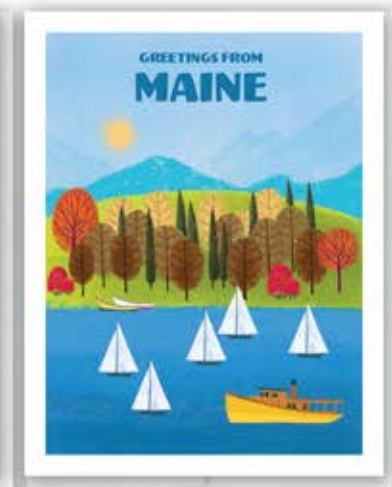

ME PINECONE & CHICKADEE
#2365
 Inside: Blank

ME MOOSE
#2366
 Inside: Blank

ME COASTLINE
#2367
 Inside: Blank

ME ACADIA NATIONAL PARK
#2368
 Inside: Blank

ME MT KATAHDIN
#2369
 Inside: Blank

ME HOPPY BEER
#2370
 Inside: Blank

ME WILD BEAR
#2371
 Inside: Blank

ME LAKE VIEW
#2372
 Inside: Blank

ME RATHER BE HIKING
#2373
 Inside: Blank

ME MAP
#2374
 Inside: Blank

A2 Cards - \$2 each - Sold in 6s

Cards measure 4.25" x 5.5" (A2)
 Features UPC and item number on the back

Card made of eco-friendly 100 lb cover stock
 Envelope is eco-friendly 70 lb white envelope
 Packaged in a clear sleeve

Custom Name Drop cards are sold in 24s.
 Specify custom text on your order.

ME MAP MAGNET
#4253