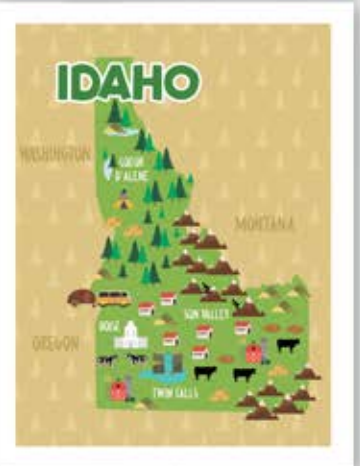

**ID BEAR**  
#1660  
Inside: Blank

**ID RATHER BE HIKING**  
#1661  
Inside: Blank

**ID FLYFISHING**  
#1662  
Inside: Blank

**ID RATHER BE CAMPING**  
#2641  
Inside: Blank

**ID BUCK**  
#2637  
Inside: Blank

**ID PINECONE & CHICKADEE**  
#2640  
Inside: Blank

**ID MOOSE**  
#2639  
Inside: Blank

**ID MAP**  
#1664  
Inside: Blank

**ID SKI**  
#1663  
Inside: Blank

**ID HOPPY BEER**  
#2638  
Inside: Blank

**A2 Cards - \$2 each - Sold in 6s**

Cards measure 4.25" x 5.5" (A2)  
Features UPC and item number on the back

Card made of eco-friendly 100 lb cover stock  
Envelope is eco-friendly 70 lb white envelope  
Packaged in a clear sleeve

Custom Name Drop cards are sold in 24s.  
Specify custom text on your order.