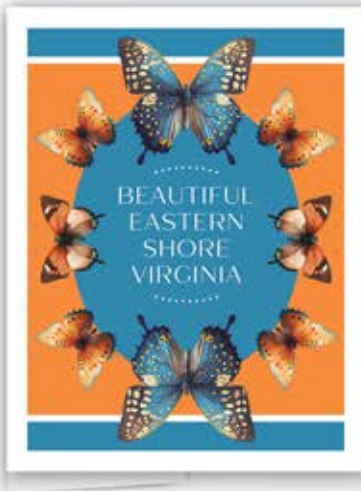

EASTERN SHORE VIRGINIA REGIONAL JENNYDIDIT NOTE CARDS

ESVA BUTTERFLIES
#2832
Inside: Blank