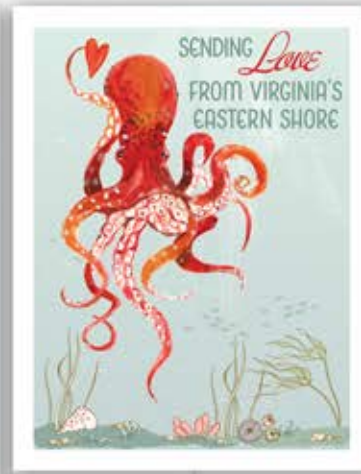

EASTERN SHORE VIRGINIA REGIONAL JENNYDIDIT NOTE CARDS

ESVA MAP
#2820
Inside: Blank

ESVA BEAUTIFUL
#2821
Inside: Blank

ESVA CRAB BEACH
#2822
Inside: Blank

ESVA CRAB BEER
#2823
Inside: Blank

ESVA TURTLE SHELL
#2824
Inside: Blank

ESVA TURTLE AWESOME
#2825
Inside: Blank

ESVA SEAS THE DAY
#2826
Inside: Blank

ESVA OCTOPUS
#2827
Inside: Blank

ESVA HAMMOCK
#2828
Inside: Blank

ESVA BEAUTIFUL BOAT
#2829
Inside: Blank

ESVA BEACH
#2830
Inside: Blank