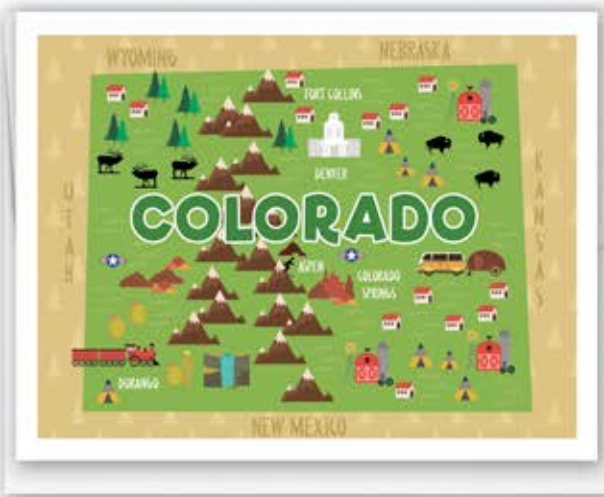

CO BEAR
#1833
Inside: Blank

CO HOPPY BEER
#2633
Inside: Blank

CO PINECONE & CHICKADEE
#2635
Inside: Blank

CO RATHER BE HIKING
#1836
Inside: Blank

CO 14ERS
#886
Inside: Blank

CO MAP
#1838
Inside: Blank

CO COLUMBINE
#865
Inside: Blank

CO MOUNTAINS
#1834
Inside: Blank

CO FALL
#1835
Inside: Blank

CO RATHER BE CAMPING
#2636
Inside: Blank

CO FLYFISHING
#1837
Inside: Blank

CO BUCK
#2632
Inside: Blank

CO MOOSE
#2634
Inside: Blank

CO SKI BEAR
#1840
Inside: Blank

Cards measure 4.25" x 5.5" (A2)
Features UPC and item number on the back

Card made of eco-friendly 100 lb cover stock
Envelope is eco-friendly 70 lb white envelope
Packaged in a clear sleeve

Custom Name Drop cards are sold in 24s.
Specify custom text on your order.