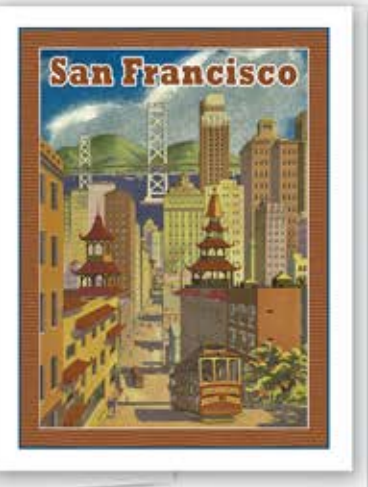

CA WOODS
#8003
Inside: Blank

CA REPUBLIC
#1987
Inside: Blank

CA PARKS
#8004
Inside: Blank

CA POPPIES
#1981
Inside: Blank

CA SEAS THE DAY
#2711
Inside: Blank

NEW!

CA HOPPY BEER
#2629
Inside: Blank

NEW!

CA QUAIL
#902
Inside: Blank

CA CYCLE WOMAN
#1931
Inside: Blank

CA SAN FRANCISCO THING
#2686
Inside: Blank **NEW!**

CA SAN FRANCISCO STREET
#957
Inside: Blank

CA THE FAMOUS BRIDGE
#2687
Inside: Blank **NEW!**