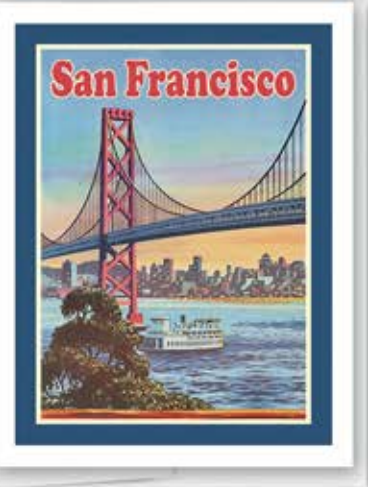

CA QUAIL
#902
Inside: Blank

CA CYCLE WOMAN
#1931
Inside: Blank

CA SAN FRANCISCO THING
#2686
Inside: Blank **NEW!**

CA SAN FRANCISCO STREET
#957
Inside: Blank

CA THE FAMOUS BRIDGE
#2687
Inside: Blank **NEW!**

CA HOLIDAY BRIDGE
#2399
Inside: Blank **NEW!**

CA GOLDEN GATE
#917
Inside: Blank

CA THE BRIDGE
#1970
Inside: Blank

CA BERKELEY
#922
Inside: Blank

CA OAKLAND SKYLINE
#1921
Inside: Blank

A2 Cards: - \$2 each - Sold in 6s