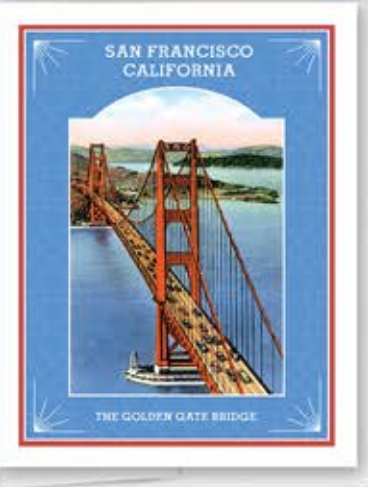

CA WOODS
#8003
Inside: Blank

CA REPUBLIC
#1987
Inside: Blank

CA PARKS
#8004
Inside: Blank

CA POPPIES
#1981
Inside: Blank

CA SEAS THE DAY
#2711
Inside: Blank

NEW!

CA HOPPY BEER
#2629
Inside: Blank

NEW!

CA QUAIL
#902
Inside: Blank

CA CYCLE WOMAN
#1931
Inside: Blank

CA SAN FRANCISCO THING
#2686
Inside: Blank **NEW!**

CA SAN FRANCISCO STREET
#957
Inside: Blank

CA THE FAMOUS BRIDGE
#2687
Inside: Blank **NEW!**

CA HOLIDAY BRIDGE
#2399
Inside: Blank **NEW!**

CA GOLDEN GATE
#917
Inside: Blank

CA THE BRIDGE
#1970
Inside: Blank

CA BERKELEY
#922
Inside: Blank

CA OAKLAND SKYLINE
#1921
Inside: Blank

A2 Cards: - \$2 each - Sold in 6s