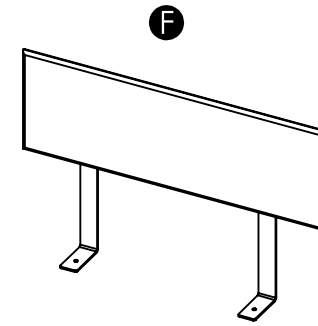

Case Study Furniture® Knock Down V-Leg (Single Size)

Case Study Furniture® Knock Down V-Leg (Single Size)

Parts List

Side Rails
(2 pieces)

Head Rail
(1 piece)

Foot Rail
(1 piece)

Cross Brace
(2 pieces)

Slats
(9 pieces)

Headboard Assembly
(1 piece)

Side Legs
(4 pieces)

Plastic Cap
(10 pieces)

Leg Screws
(8 pieces)

Headboard Screw
(2 pieces)

Hardware Nuts
(10 pieces)

Platform Screws
(20 pieces)

Case Study Furniture® Knock Down V-Leg (Single Size)

Assembly Sheet 1 (Platform)

Case Study Furniture® Knock Down V-Leg (Queen Size)

Assembly Sheet 2 (Legs and Headboard)