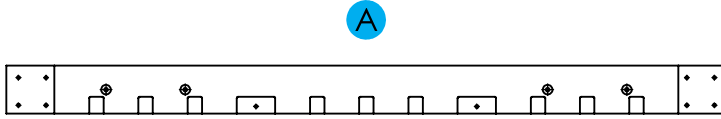

Case Study Furniture® Knock Down V-Leg (Single Size)

Case Study Furniture® Knock Down V-Leg (Single Size)

Parts List

Side Rails
(2 pieces)

Head Rail
(1 piece)

Foot Rail
(1 piece)

Cross Brace
(2 pieces)

Slats
(9 pieces)

Headboard Assembly
(1 piece)

Side Legs
(4 pieces)

Plastic Cap
(10 pieces)

Leg Screws
(8 pieces)

Headboard Screw
(2 pieces)

Hardware Nuts
(10 pieces)

Platform Screws
(20 pieces)

Case Study Furniture® Knock Down V-Leg (Single Size)