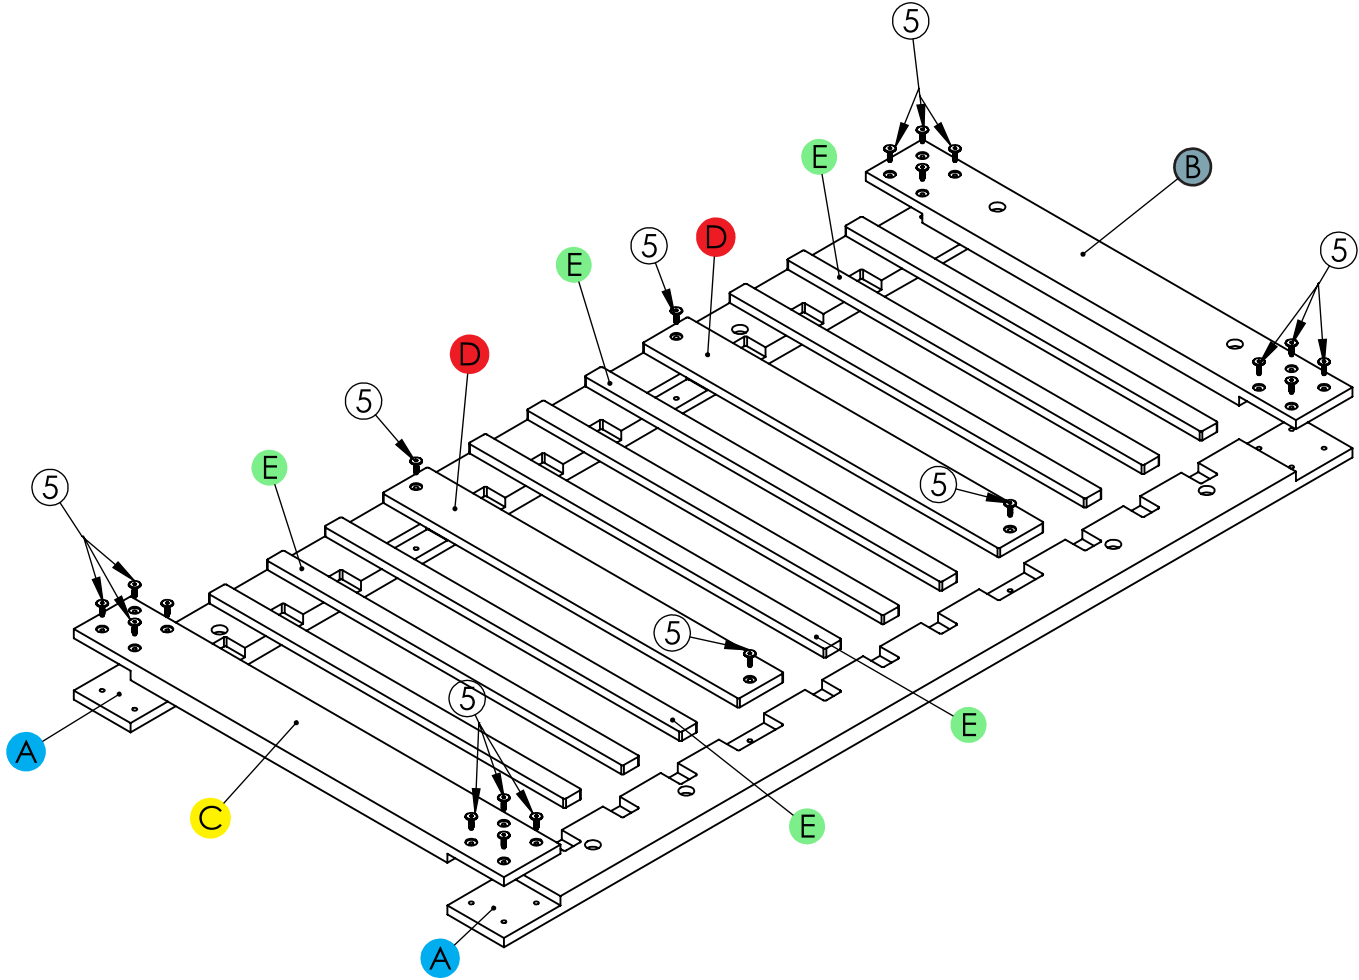

Case Study Furniture® Knock Down V-Leg (Single Size)

Case Study Furniture® Knock Down V-Leg (Single Size)

Parts List

Side Rails
(2 pieces)

Head Rail
(1 piece)

Foot Rail
(1 piece)

Cross Brace
(2 pieces)

Slats
(9 pieces)

Headboard Assembly
(1 piece)

Side Legs
(4 pieces)

Plastic Cap
(10 pieces)

Leg Screws
(8 pieces)

Headboard Screw
(2 pieces)

Hardware Nuts
(10 pieces)

Platform Screws
(20 pieces)

Case Study Furniture® Knock Down V-Leg (Single Size)

Assembly Sheet 1 (Platform)

Case Study Furniture® Knock Down V-Leg (Queen Size)

Assembly Sheet 2 (Legs and Headboard)