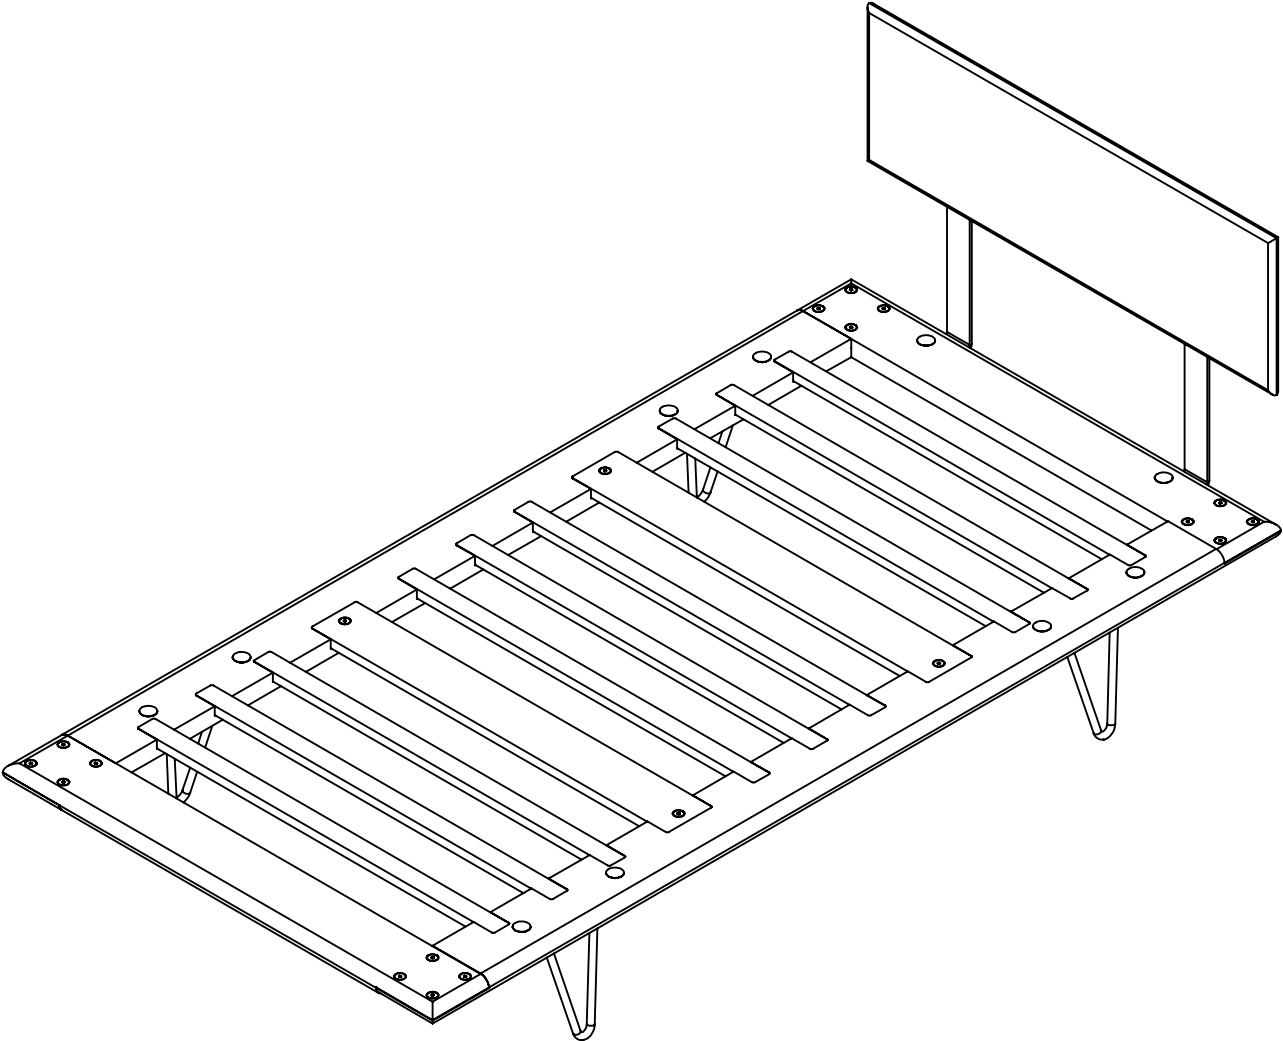

Case Study Furniture® Knock Down V-Leg (Single Size)

Case Study Furniture® Knock Down V-Leg (Single Size)

Parts List

Side Rails
(2 pieces)

Head Rail
(1 piece)

Foot Rail
(1 piece)

Cross Brace
(2 pieces)

Slats
(9 pieces)

Headboard Assembly
(1 piece)

Side Legs
(4 pieces)

Plastic Cap
(10 pieces)

Leg Screws
(8 pieces)

Headboard Screw
(2 pieces)

Hardware Nuts
(10 pieces)

Platform Screws
(20 pieces)

Case Study Furniture® Knock Down V-Leg (Single Size)

Assembly Sheet 1 (Platform)

Case Study Furniture® Knock Down V-Leg (Queen Size)

Assembly Sheet 2 (Legs and Headboard)