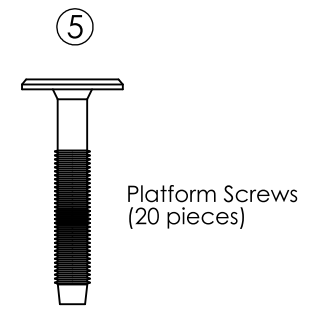

Case Study Furniture® Knock Down Bentwood (Single Size)

Case Study Furniture® Knock Down Bentwood (Single Size)

Parts List

Headboard Assembly
(1 piece)

Side Legs
(4 pieces)

Case Study Furniture® Knock Down Bentwood (Single Size)

Assembly Sheet 1 (Platform)

Case Study Furniture® Knock Down Bentwood (Single Size)

Assembly Sheet 2 (Legs and Headboard)