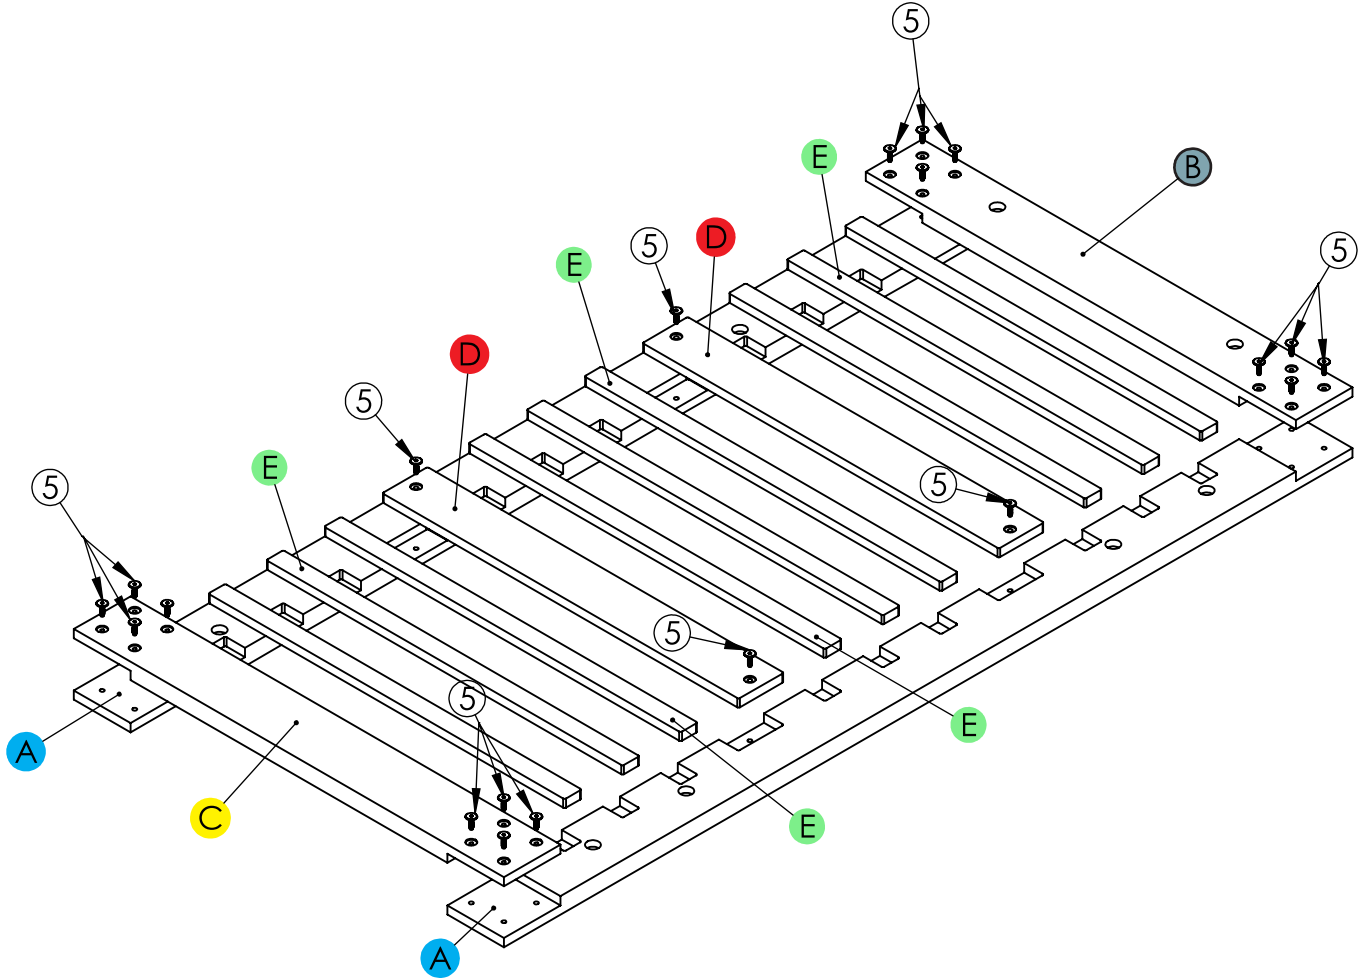

Case Study Furniture® Knock Down Bentwood (Single Size)

Case Study Furniture® Knock Down Bentwood (Single Size)

Parts List

Headboard Assembly
(1 piece)

Side Legs
(4 pieces)

Case Study Furniture® Knock Down Bentwood (Single Size)

Assembly Sheet 1 (Platform)

Case Study Furniture® Knock Down Bentwood (Single Size)

Assembly Sheet 2 (Legs and Headboard)