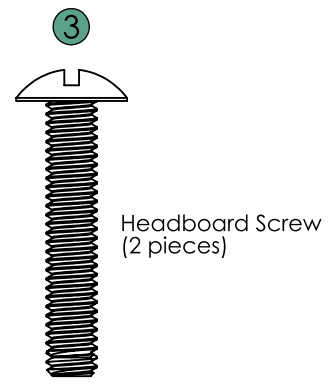

Case Study Furniture® Knock Down Bentwood (Single Size)

Case Study Furniture® Knock Down Bentwood (Single Size)

Parts List

Headboard Assembly
(1 piece)

Side Legs
(4 pieces)

Case Study Furniture® Knock Down Bentwood (Single Size)