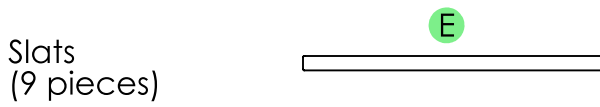

Case Study Furniture® Knock Down Bentwood (Single Size)

Case Study Furniture® Knock Down Bentwood (Single Size)

Parts List

Headboard Assembly
(1 piece)

Side Legs
(4 pieces)

Case Study Furniture® Knock Down Bentwood (Single Size)