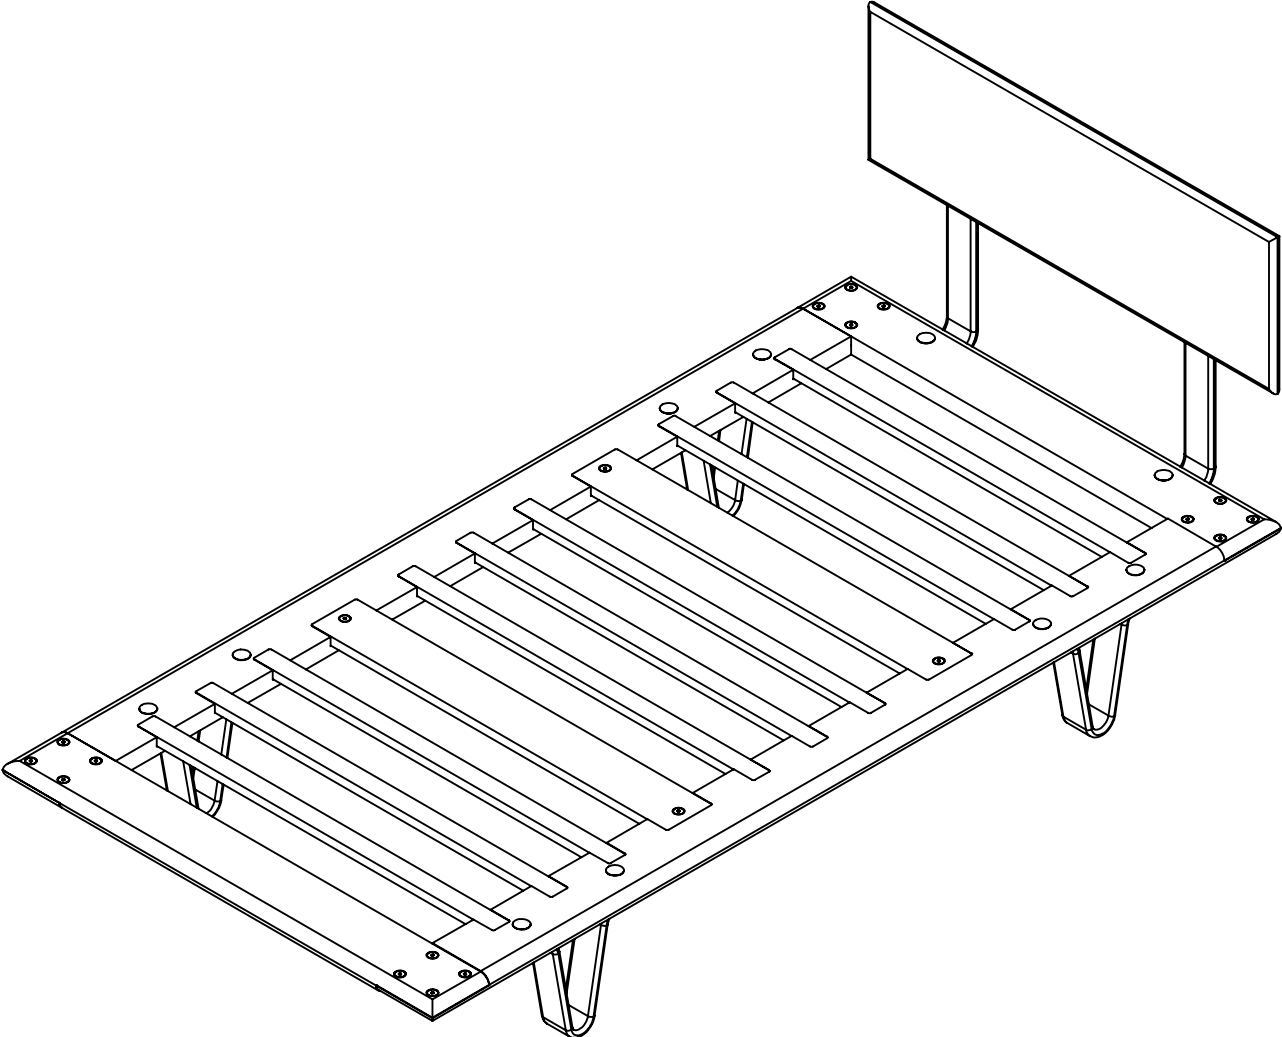

Case Study Furniture® Knock Down Bentwood (Single Size)

Case Study Furniture® Knock Down Bentwood (Single Size)

Parts List

Headboard Assembly
(1 piece)

Side Legs
(4 pieces)

Case Study Furniture® Knock Down Bentwood (Single Size)

Assembly Sheet 1 (Platform)

Case Study Furniture® Knock Down Bentwood (Single Size)

Assembly Sheet 2 (Legs and Headboard)