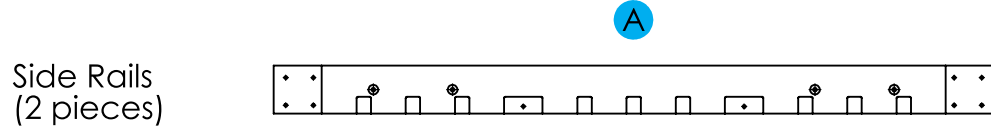

Case Study Furniture® Knock Down Bentwood (Single Size)

Case Study Furniture® Knock Down Bentwood (Single Size)

Parts List

Headboard Assembly
(1 piece)

Side Legs
(4 pieces)

Case Study Furniture® Knock Down Bentwood (Single Size)

Assembly Sheet 1 (Platform)

Case Study Furniture® Knock Down Bentwood (Single Size)

Assembly Sheet 2 (Legs and Headboard)