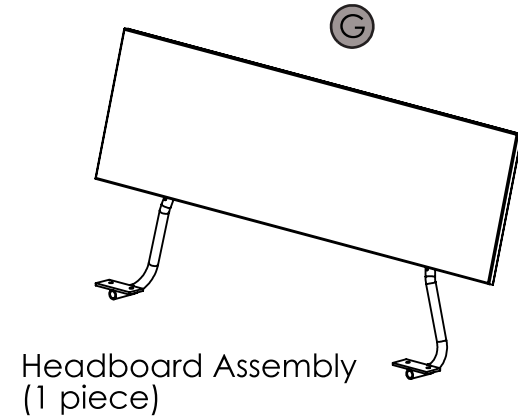

Case Study Furniture® Solid Wood Knock Down Fastback (Queen Size)

Case Study Furniture® Solid Wood Knock Down Fastback (Queen Size)

Parts List

Case Study Furniture® Solid Wood Knock Down Fastback (Queen Size)

Assembly Sheet 1 (Platform)

Case Study Furniture® Solid Wood Knock Down Fastback (Queen Size)

Assembly Sheet 2 (Legs and Headboard)