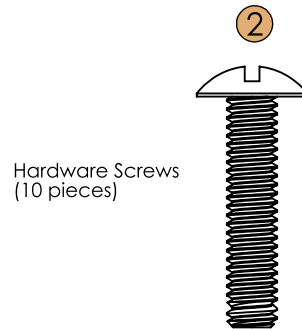

Case Study Furniture® Solid Wood Knock Down Fastback (Queen Size)

Case Study Furniture® Solid Wood Knock Down Fastback (Queen Size)

Parts List

Case Study Furniture® Solid Wood Knock Down Fastback (Queen Size)

Assembly Sheet 1 (Platform)

Case Study Furniture® Solid Wood Knock Down Fastback (Queen Size)

Assembly Sheet 2 (Legs and Headboard)