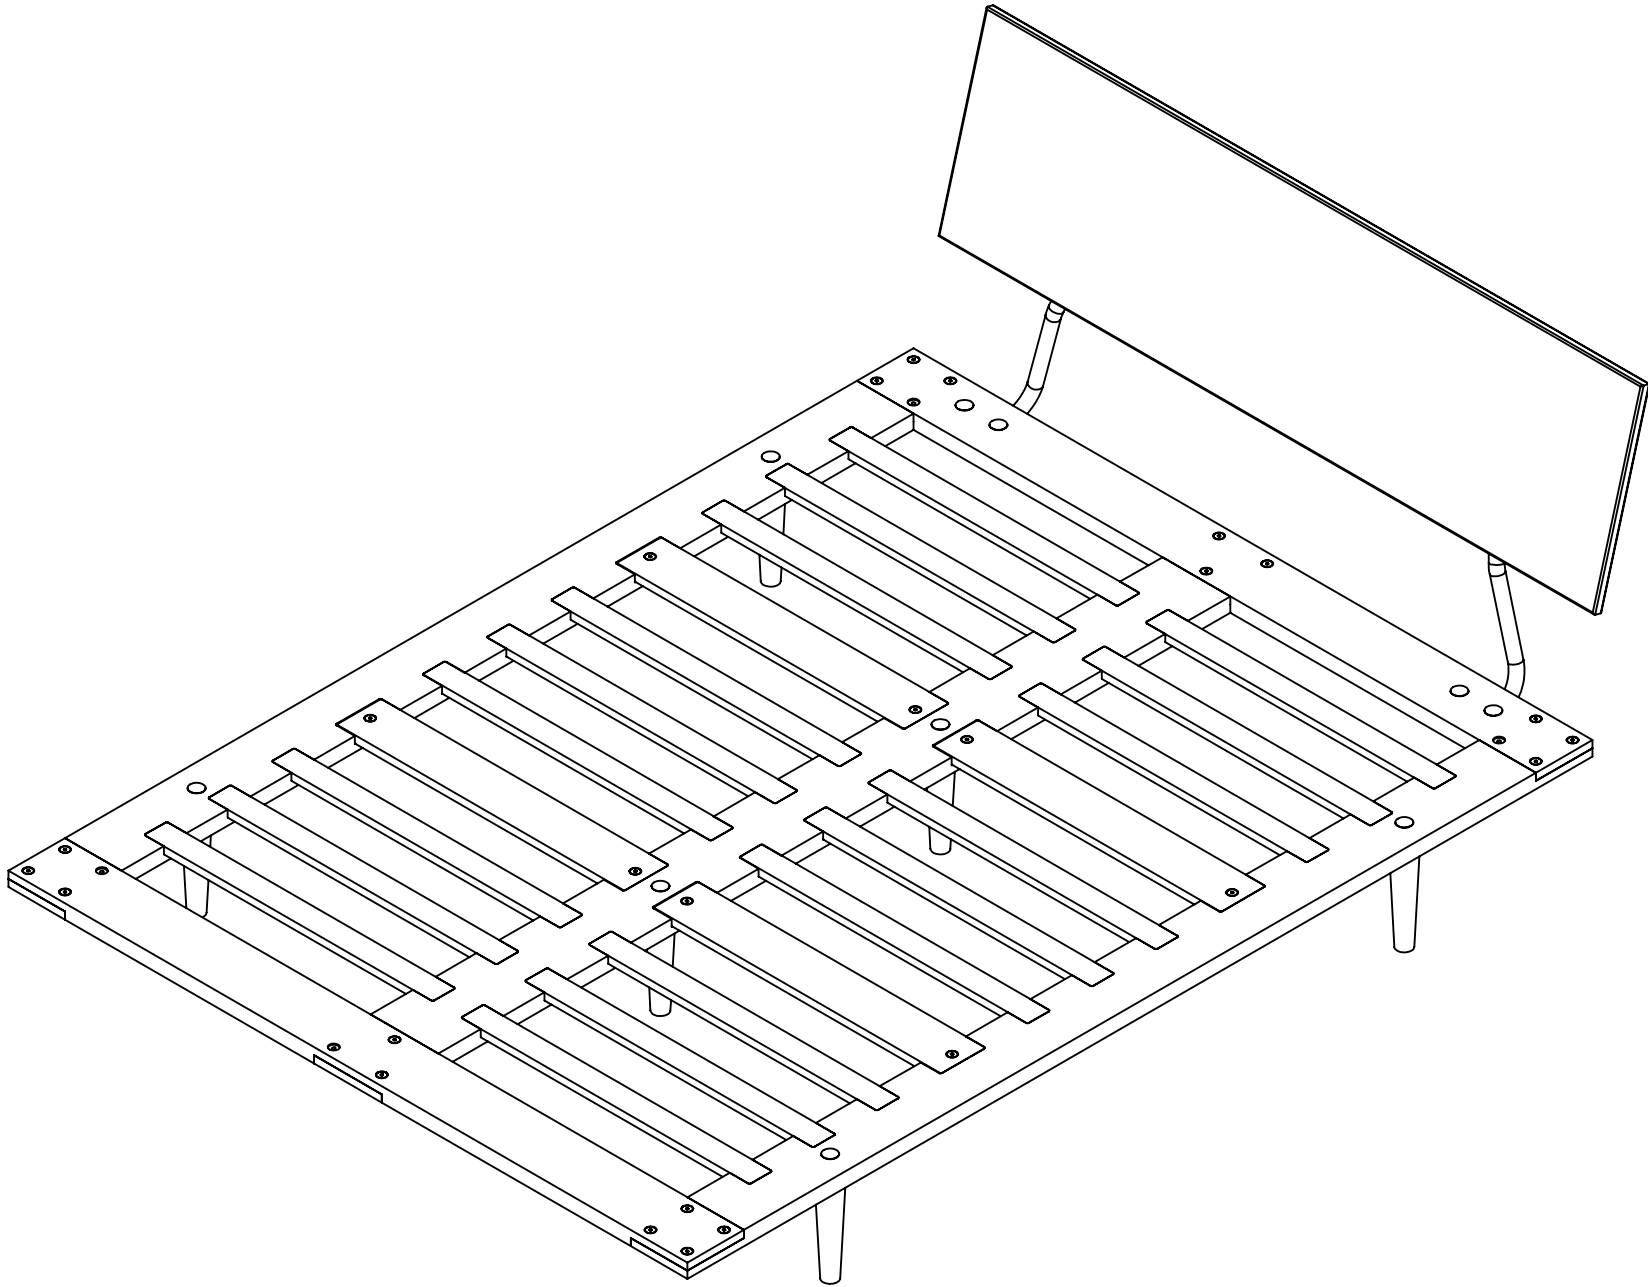

Case Study Furniture® Solid Wood Knock Down Fastback (Queen Size)

Case Study Furniture® Solid Wood Knock Down Fastback (Queen Size)

Parts List

Case Study Furniture® Solid Wood Knock Down Fastback (Queen Size)

Assembly Sheet 1 (Platform)

Case Study Furniture® Solid Wood Knock Down Fastback (Queen Size)

Assembly Sheet 2 (Legs and Headboard)