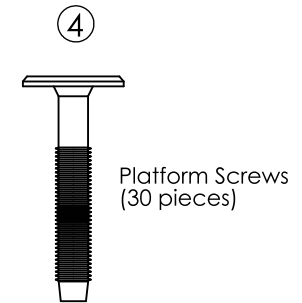

Case Study Furniture® Solid Wood Knock Down Fastback (Queen Size)

Case Study Furniture® Solid Wood Knock Down Fastback (Queen Size)

Parts List

Case Study Furniture® Solid Wood Knock Down Fastback (Queen Size)

Assembly Sheet 1 (Platform)

Case Study Furniture® Solid Wood Knock Down Fastback (Queen Size)

Assembly Sheet 2 (Legs and Headboard)