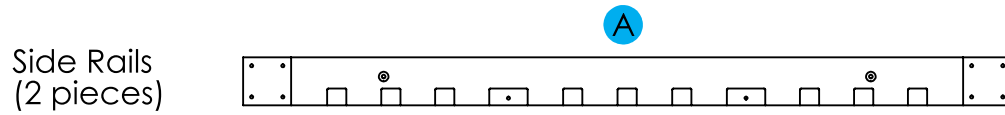

Case Study Furniture® Solid Wood Knock Down Fastback (Queen Size)

Case Study Furniture® Solid Wood Knock Down Fastback (Queen Size)

Parts List

Case Study Furniture® Solid Wood Knock Down Fastback (Queen Size)

Assembly Sheet 1 (Platform)

Case Study Furniture® Solid Wood Knock Down Fastback (Queen Size)

Assembly Sheet 2 (Legs and Headboard)