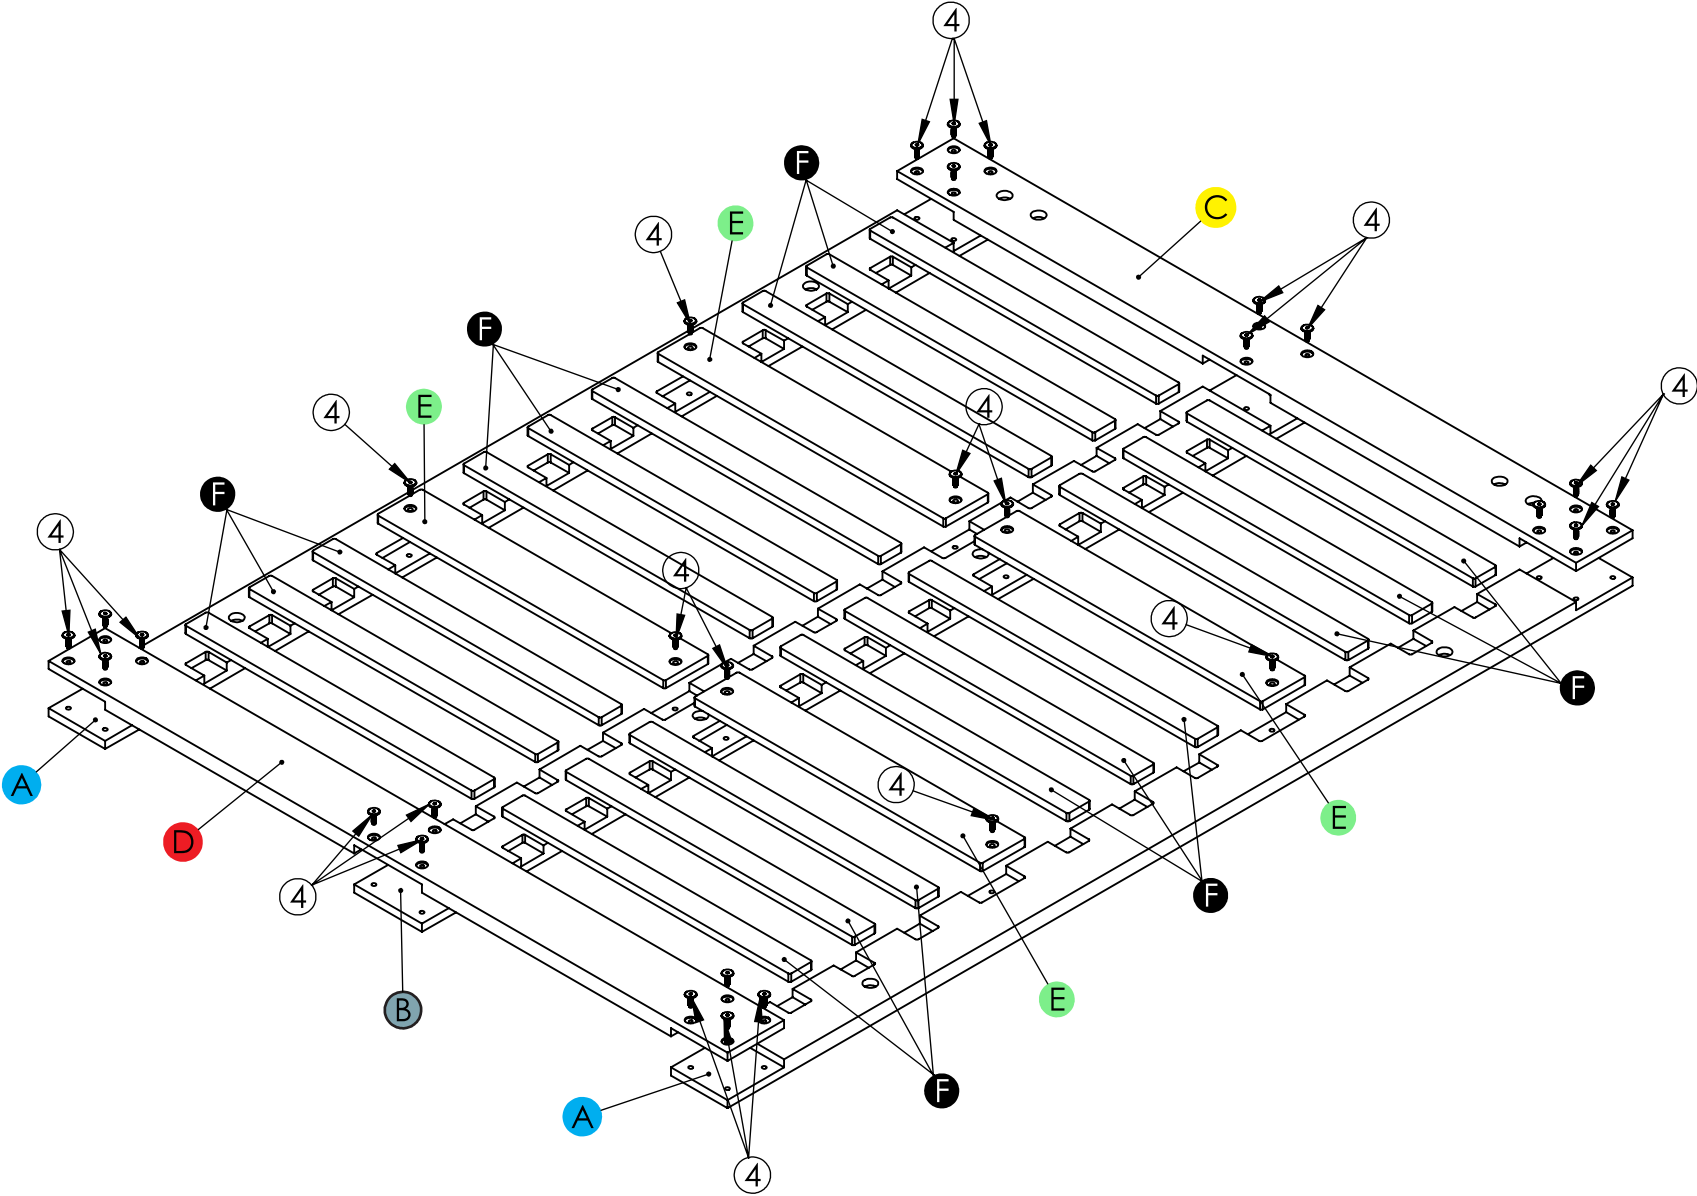

Case Study Furniture® Solid Wood Knock Down Fastback (Queen Size)

Case Study Furniture® Solid Wood Knock Down Fastback (Queen Size)

Parts List

Case Study Furniture® Solid Wood Knock Down Fastback (Queen Size)

Assembly Sheet 1 (Platform)

Case Study Furniture® Solid Wood Knock Down Fastback (Queen Size)

Assembly Sheet 2 (Legs and Headboard)