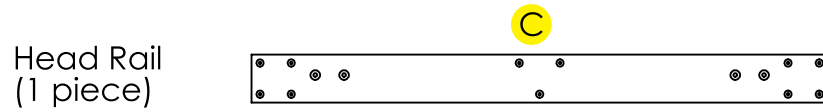

Case Study Furniture® Solid Wood Knock Down Fastback (Queen Size)

Case Study Furniture® Solid Wood Knock Down Fastback (Queen Size)

Parts List

Case Study Furniture® Solid Wood Knock Down Fastback (Queen Size)

Assembly Sheet 1 (Platform)

Case Study Furniture® Solid Wood Knock Down Fastback (Queen Size)

Assembly Sheet 2 (Legs and Headboard)