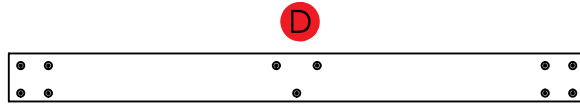

## Parts List

Side Rails  
(2 pieces)

Center Rail  
(1 piece)

Head Rail  
(1 piece)

Foot Rail  
(1 piece)

Cross Brace  
(4 pieces)

Slats  
(18 pieces)

Headboard Assembly  
(1 piece)

Center Leg  
(1 piece)

Legs  
(2 pieces)

Plastic Cap  
(14 pieces)

Hardware Screws  
(10 pieces)

Hardware Nuts  
(14 pieces)

Platform Screws  
(30 pieces)