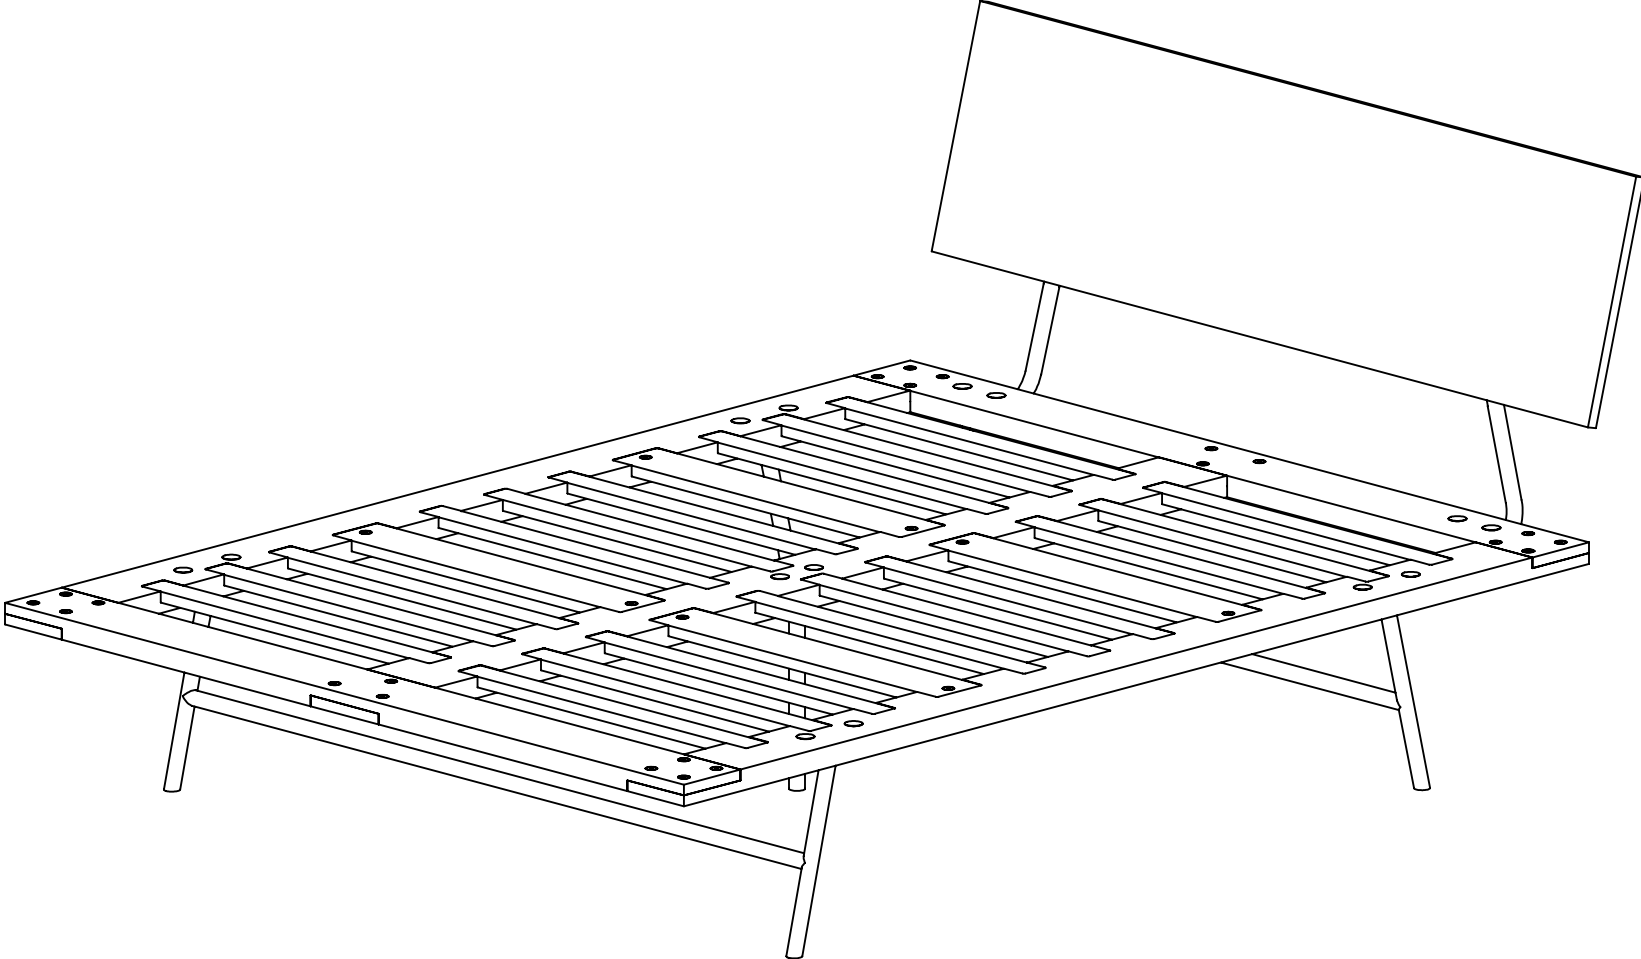

Case Study Furniture® Knock Down Fastback (Queen Size)

# Case Study Furniture® Knock Down Fastback (Queen Size)

## Parts List

Side Rails  
(2 pieces)

Center Rail  
(1 piece)

Head Rail  
(1 piece)

Foot Rail  
(1 piece)

Cross Brace  
(4 pieces)

Slats  
(18 pieces)

Headboard Assembly  
(1 piece)

Center Leg  
(1 piece)

Legs  
(2 pieces)

Plastic Cap  
(14 pieces)

Hardware Screws  
(10 pieces)

Hardware Nuts  
(14 pieces)

Platform Screws  
(30 pieces)