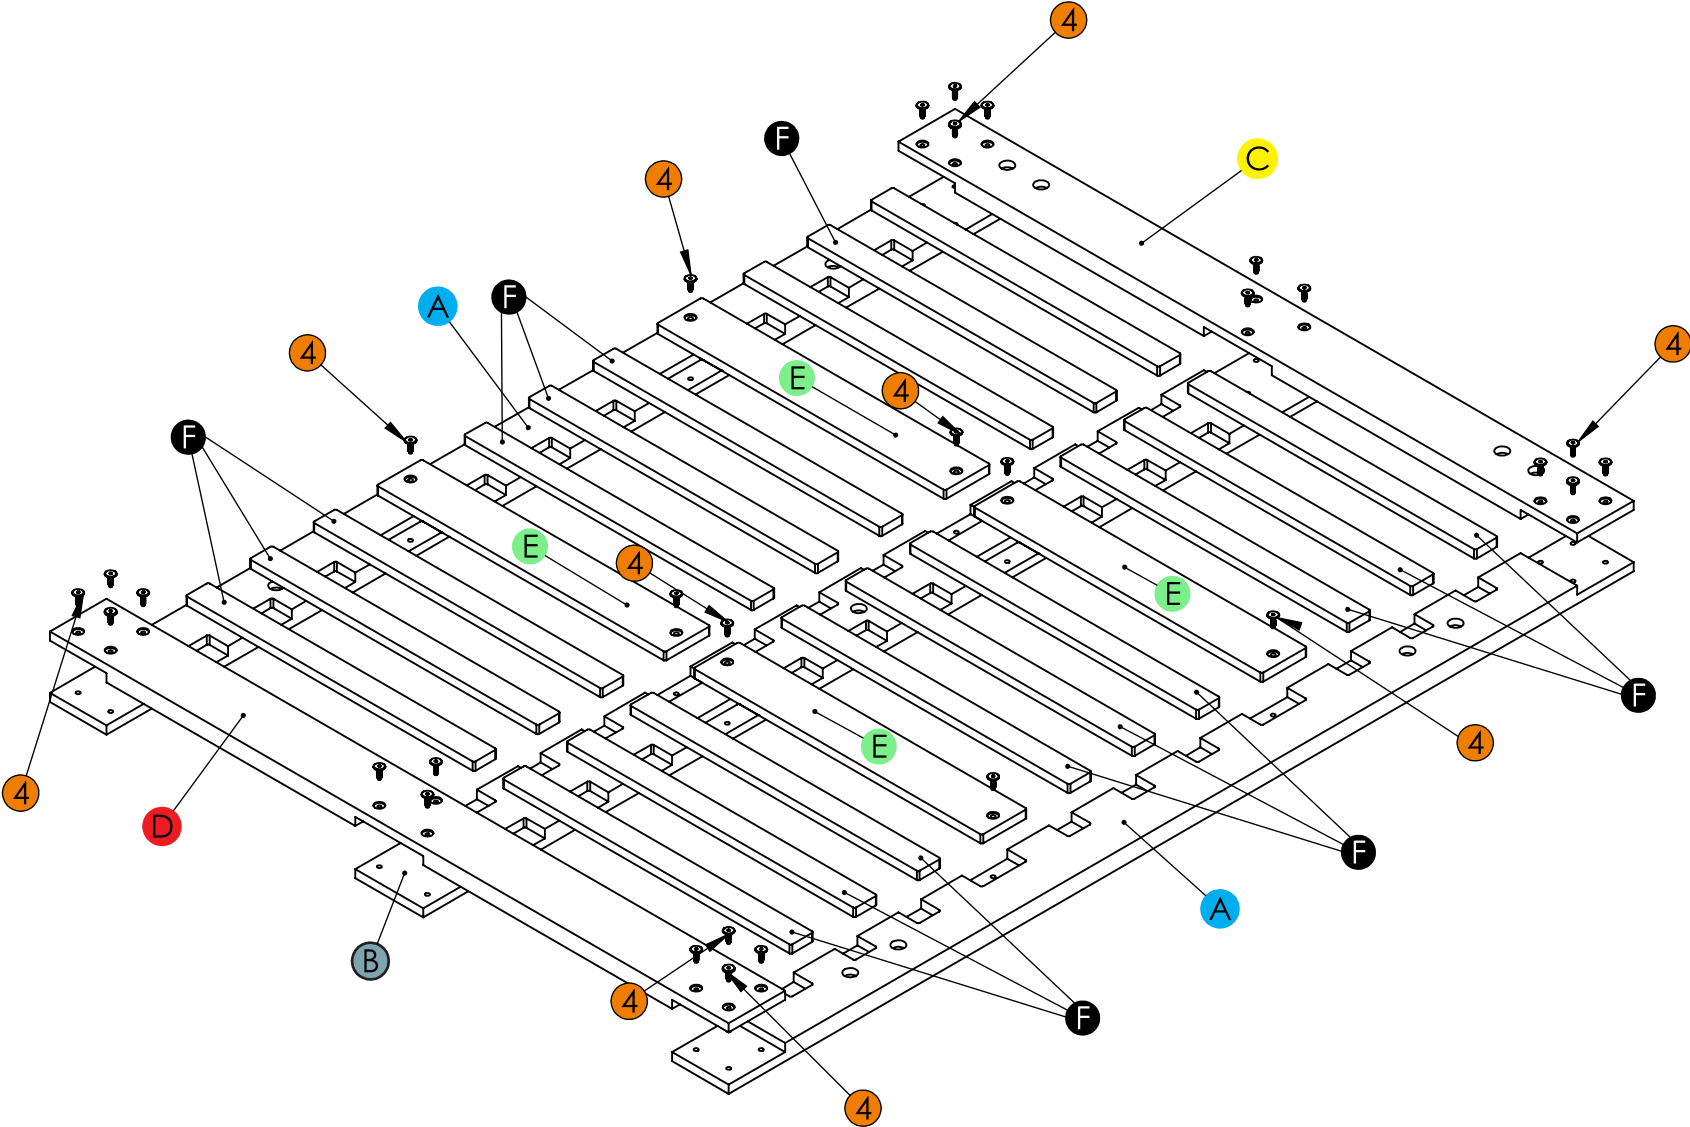

Case Study Furniture® Knock Down Fastback (Queen Size)

Assembly Sheet 1 (Platform)