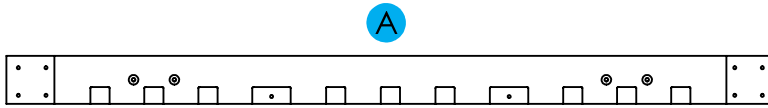

Case Study Furniture® Knock Down Fastback (Queen Size)

## Parts List

Side Rails  
(2 pieces)

Center Rail  
(1 piece)

Head Rail  
(1 piece)

Foot Rail  
(1 piece)

Cross Brace  
(4 pieces)

Slats  
(18 pieces)

Headboard Assembly  
(1 piece)