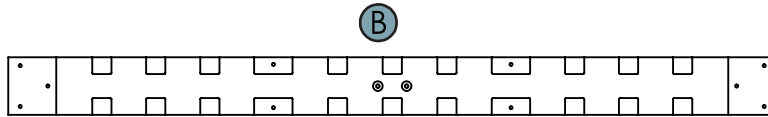

Case Study Furniture® Knock Down Fastback (Queen Size)

## Parts List

Side Rails  
(2 pieces)

Center Rail  
(1 piece)

Head Rail  
(1 piece)

Foot Rail  
(1 piece)

Cross Brace  
(4 pieces)

Slats  
(18 pieces)

Headboard Assembly  
(1 piece)