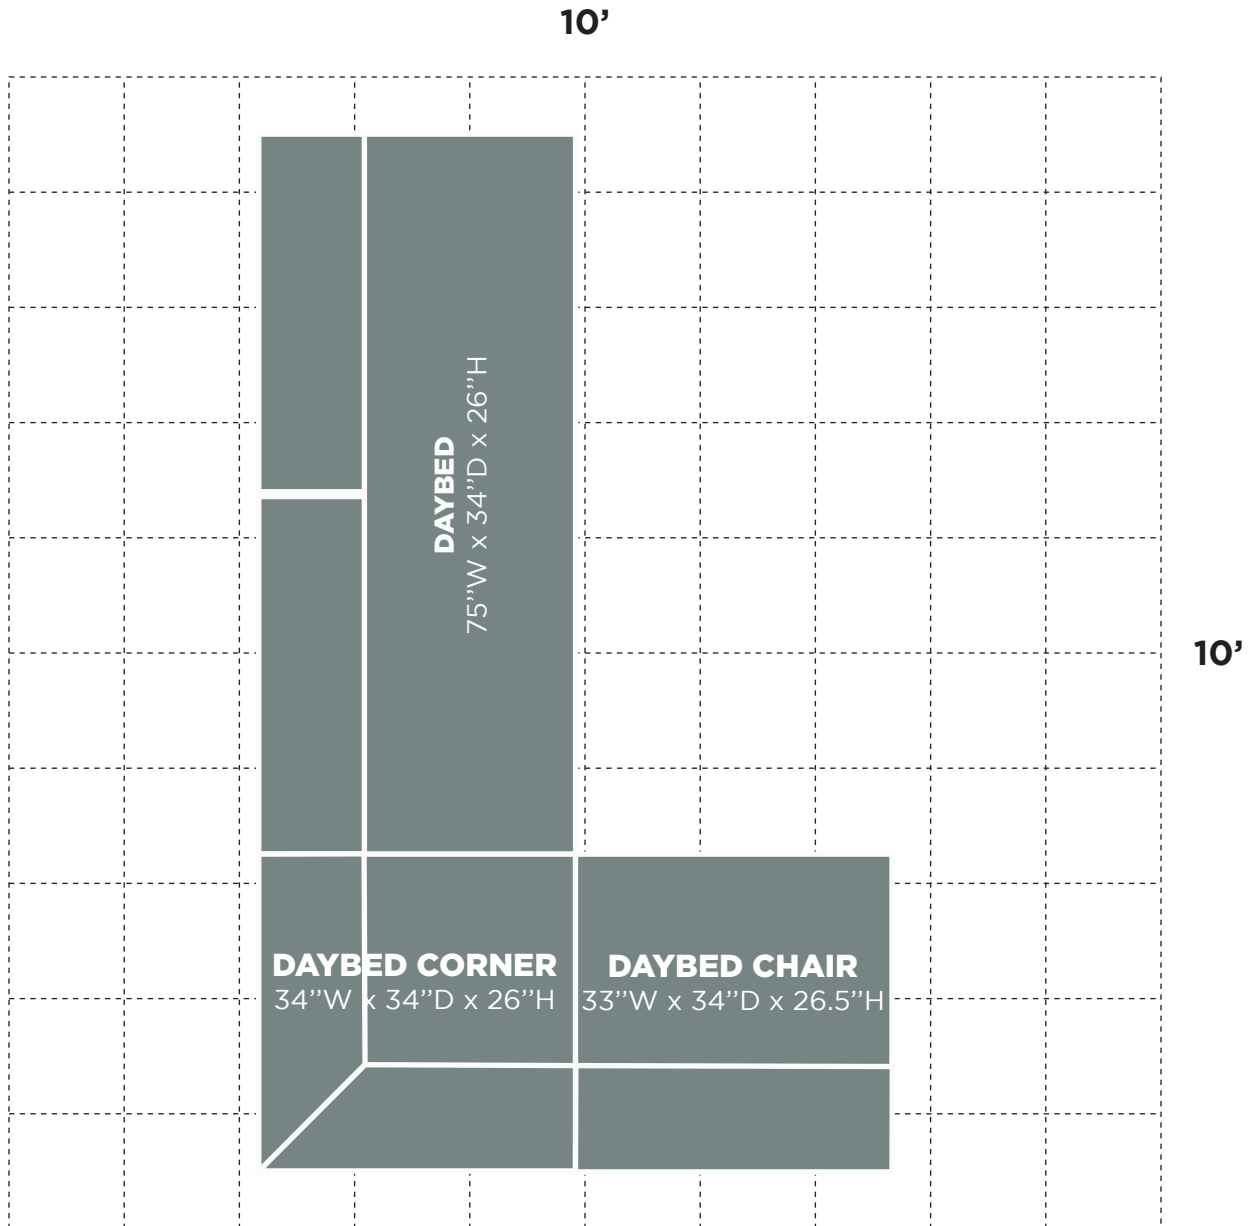

10'

7366 Beverly Blvd.
Los Angeles, CA 90036
323-933-0383

100 square feet
living space

CONFIGURATION A
DAYBED WITH ARM + DAYBED CHAIR

10'

10'

7366 Beverly Blvd.
Los Angeles, CA 90036
323-933-0383

100 square feet
living space

CONFIGURATION B
DAYBED WITH ARM + DAYBED NO ARM

7366 Beverly Blvd.
Los Angeles, CA 90036
323-933-0383

100 square feet
living space

CONFIGURATION C
DAYBED NO ARM + DAYBED CORNER + CONVERTIBLE OTTOMAN

10'

10'

7366 Beverly Blvd.
Los Angeles, CA 90036
323-933-0383

100 square feet
living space

CONFIGURATION D
DAYBED NO ARM + DAYBED CORNER + DAYBED CHAIR

7366 Beverly Blvd.
Los Angeles, CA 90036
323-933-0383

100 square feet
living space

CONFIGURATION E
DAYBED NO ARM + DAYBED CORNER + DAYBED NO ARM

10'

7366 Beverly Blvd.
Los Angeles, CA 90036
323-933-0383

100 square feet
living space

CONFIGURATION F
DAYBED RIGHT ARM + DAYBED CORNER + DAYBED LEFT ARM