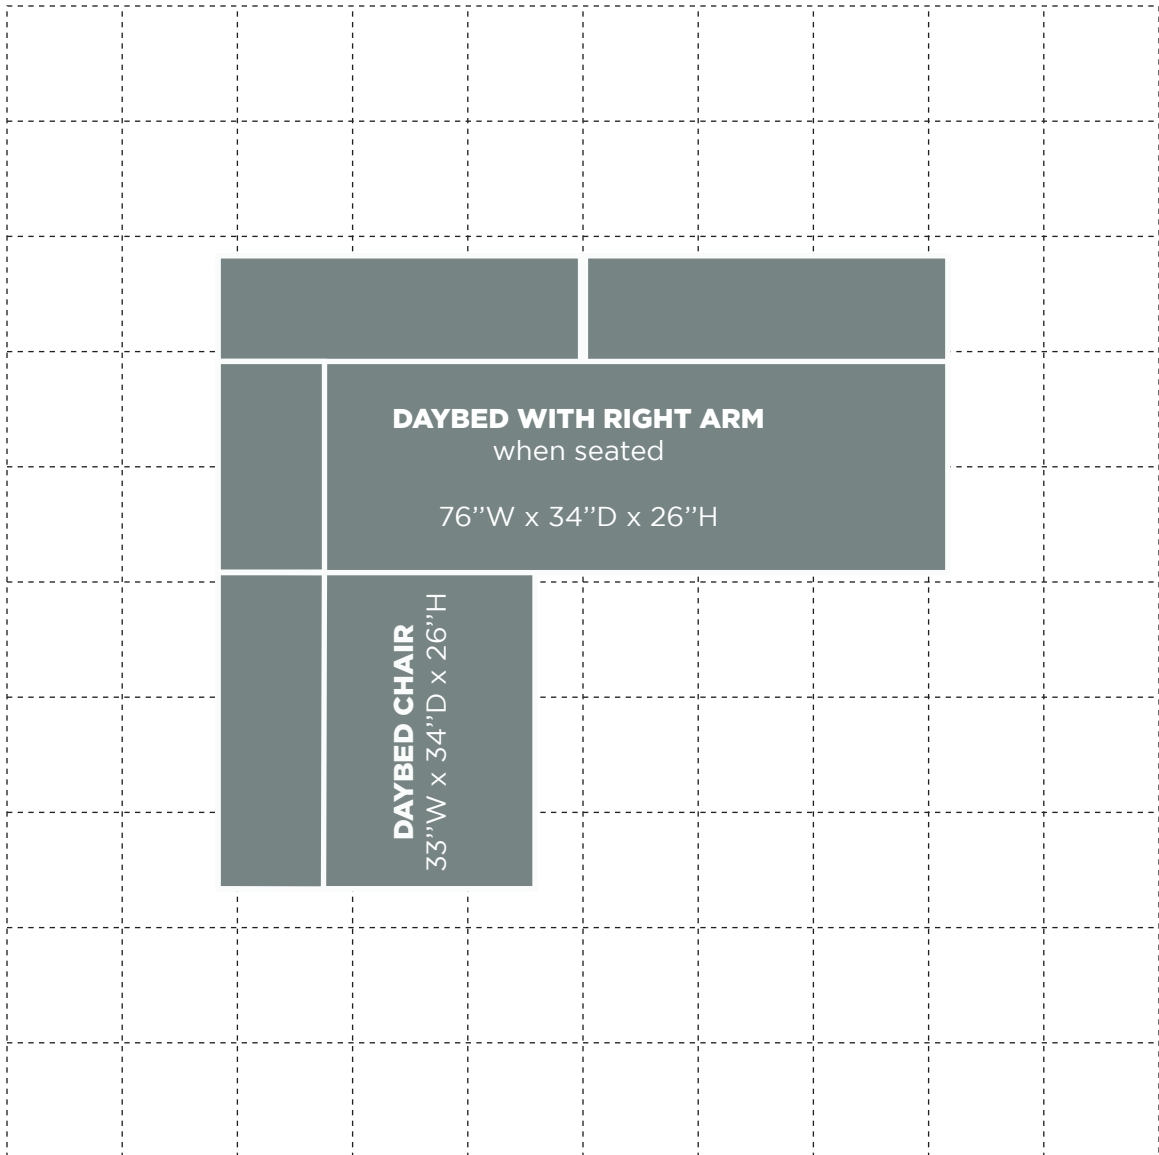

10'

7366 Beverly Blvd.
Los Angeles, CA 90036
323-933-0383

100 square feet
living space

10'

10'

7366 Beverly Blvd.
Los Angeles, CA 90036
323-933-0383

100 square feet
living space

10'

10'

7366 Beverly Blvd.
Los Angeles, CA 90036
323-933-0383

100 square feet
living space

CONFIGURATION A
DAYBED WITH ARM + DAYBED CHAIR

10'

10'

7366 Beverly Blvd.
Los Angeles, CA 90036
323-933-0383

100 square feet
living space

CONFIGURATION B
DAYBED WITH ARM + DAYBED NO ARM

7366 Beverly Blvd.
Los Angeles, CA 90036
323-933-0383

100 square feet
living space

CONFIGURATION C
DAYBED NO ARM + DAYBED CORNER + CONVERTIBLE OTTOMAN

10'

10'

7366 Beverly Blvd.
Los Angeles, CA 90036
323-933-0383

100 square feet
living space

CONFIGURATION D
DAYBED NO ARM + DAYBED CORNER + DAYBED CHAIR

7366 Beverly Blvd.
Los Angeles, CA 90036
323-933-0383

100 square feet
living space