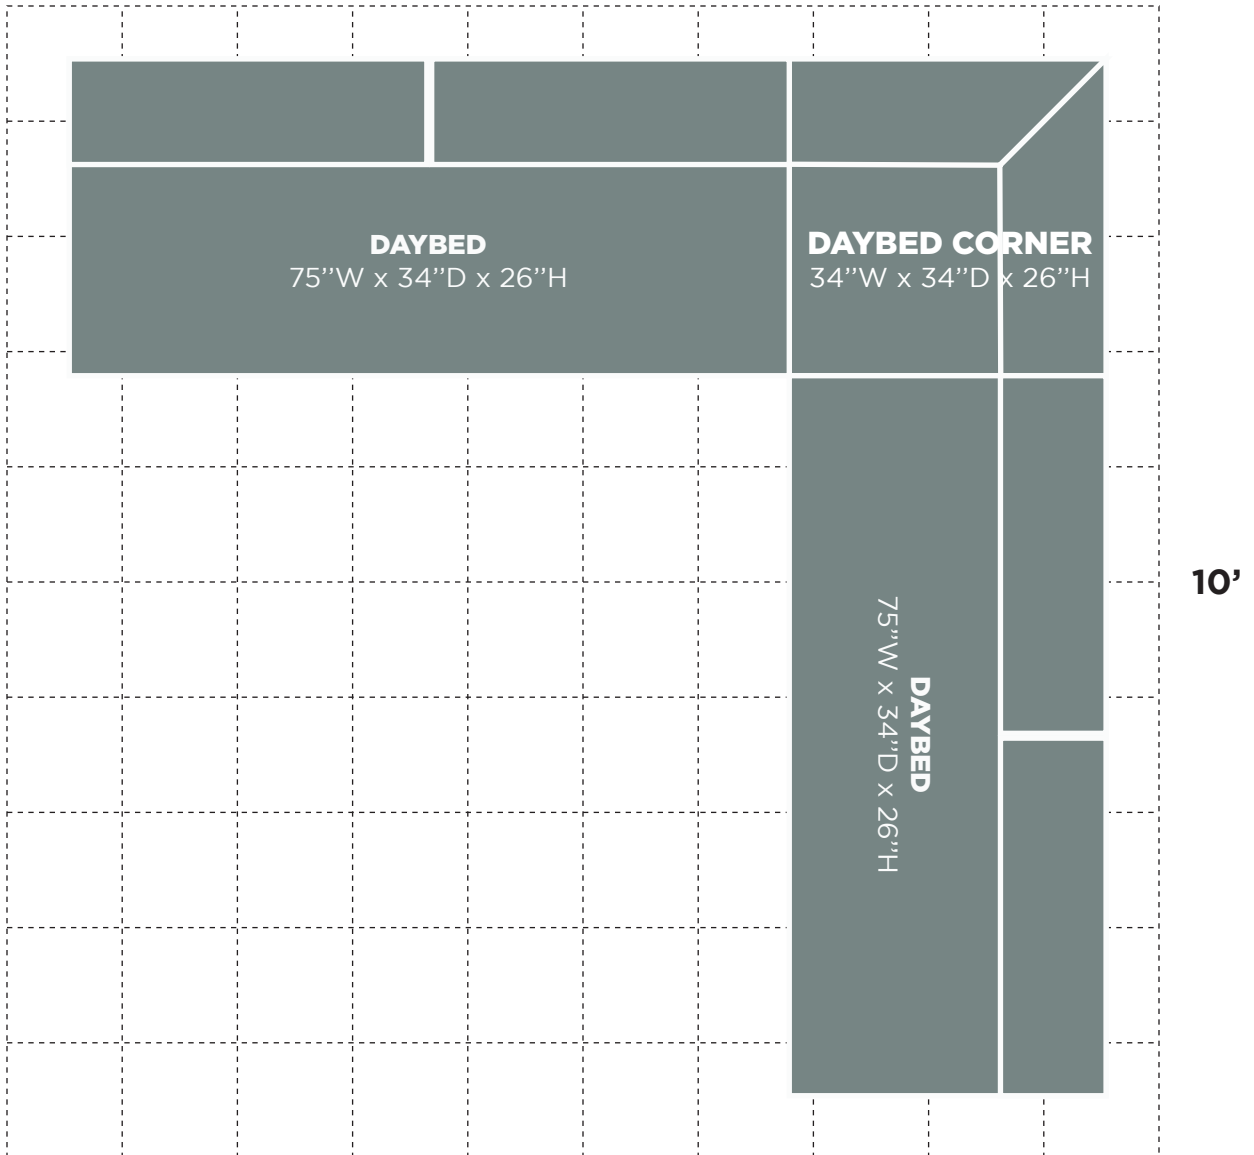

76"W x 34"D x 26"H

7366 Beverly Blvd.
Los Angeles, CA 90036
323-933-0383

100 square feet
living space

10'

10'

7366 Beverly Blvd.
Los Angeles, CA 90036
323-933-0383

100 square feet
living space

10'

7366 Beverly Blvd.
Los Angeles, CA 90036
323-933-0383

100 square feet
living space

CONFIGURATION D
DAYBED NO ARM + DAYBED CORNER + DAYBED CHAIR

7366 Beverly Blvd.
Los Angeles, CA 90036
323-933-0383

100 square feet
living space

CONFIGURATION E
DAYBED NO ARM + DAYBED CORNER + DAYBED NO ARM

10'

7366 Beverly Blvd.
Los Angeles, CA 90036
323-933-0383

100 square feet
living space

CONFIGURATION F
DAYBED RIGHT ARM + DAYBED CORNER + DAYBED LEFT ARM