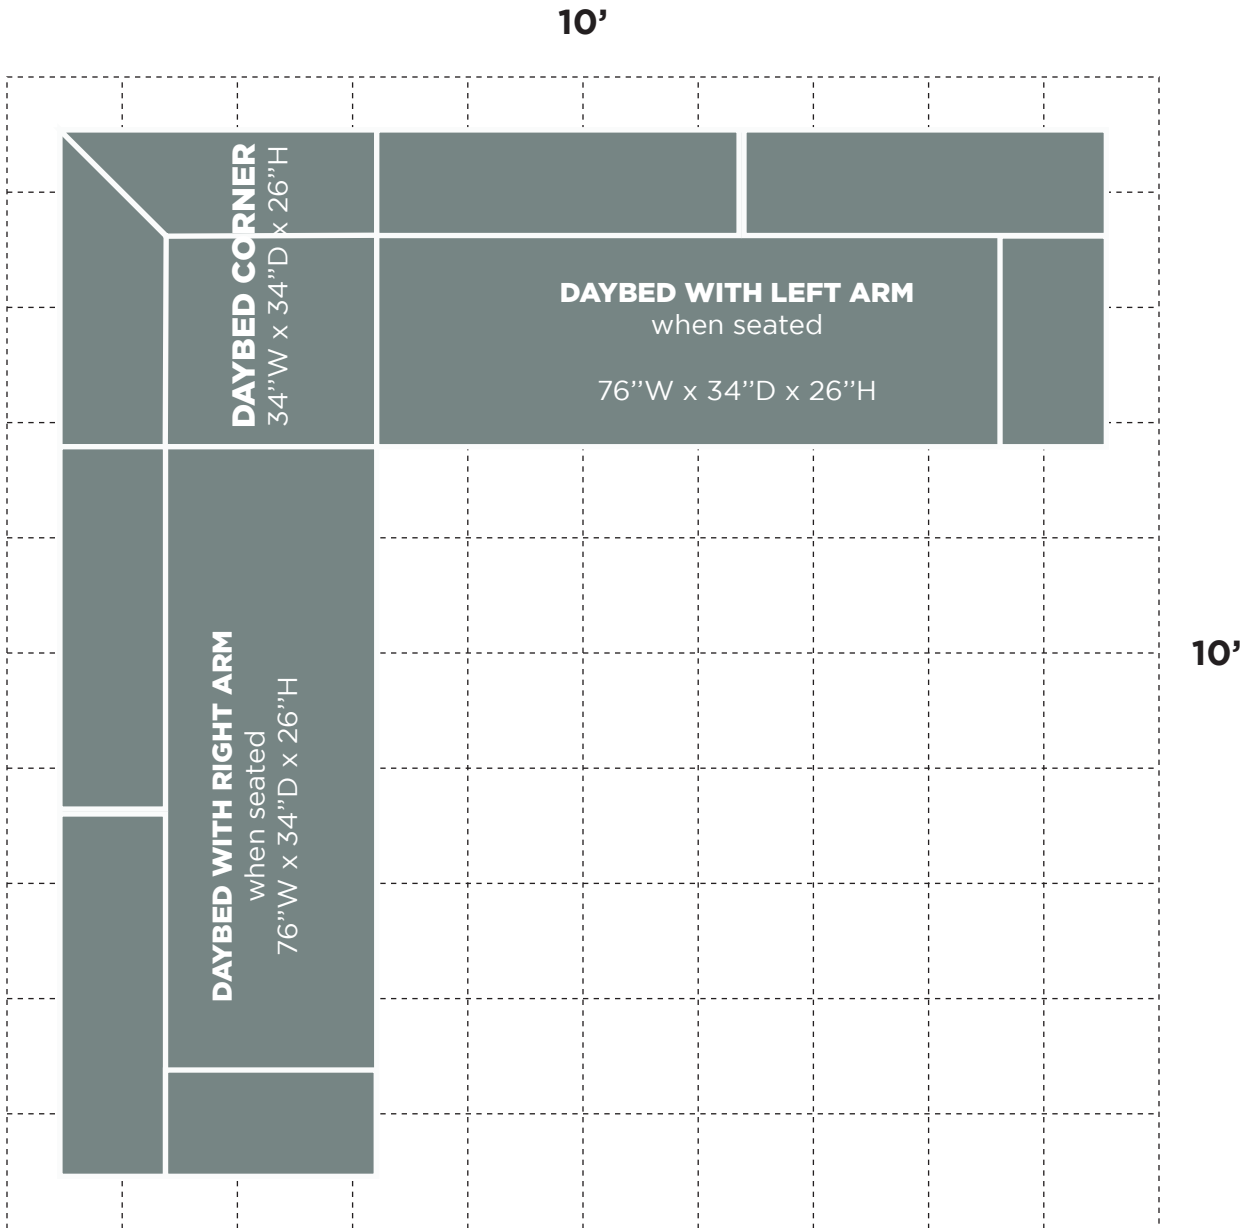

7366 Beverly Blvd.
Los Angeles, CA 90036
323-933-0383

100 square feet
living space

CONFIGURATION D
DAYBED NO ARM + DAYBED CORNER + DAYBED CHAIR

7366 Beverly Blvd.
Los Angeles, CA 90036
323-933-0383

100 square feet
living space

CONFIGURATION E
DAYBED NO ARM + DAYBED CORNER + DAYBED NO ARM

10'

7366 Beverly Blvd.
Los Angeles, CA 90036
323-933-0383

100 square feet
living space

CONFIGURATION F
DAYBED RIGHT ARM + DAYBED CORNER + DAYBED LEFT ARM