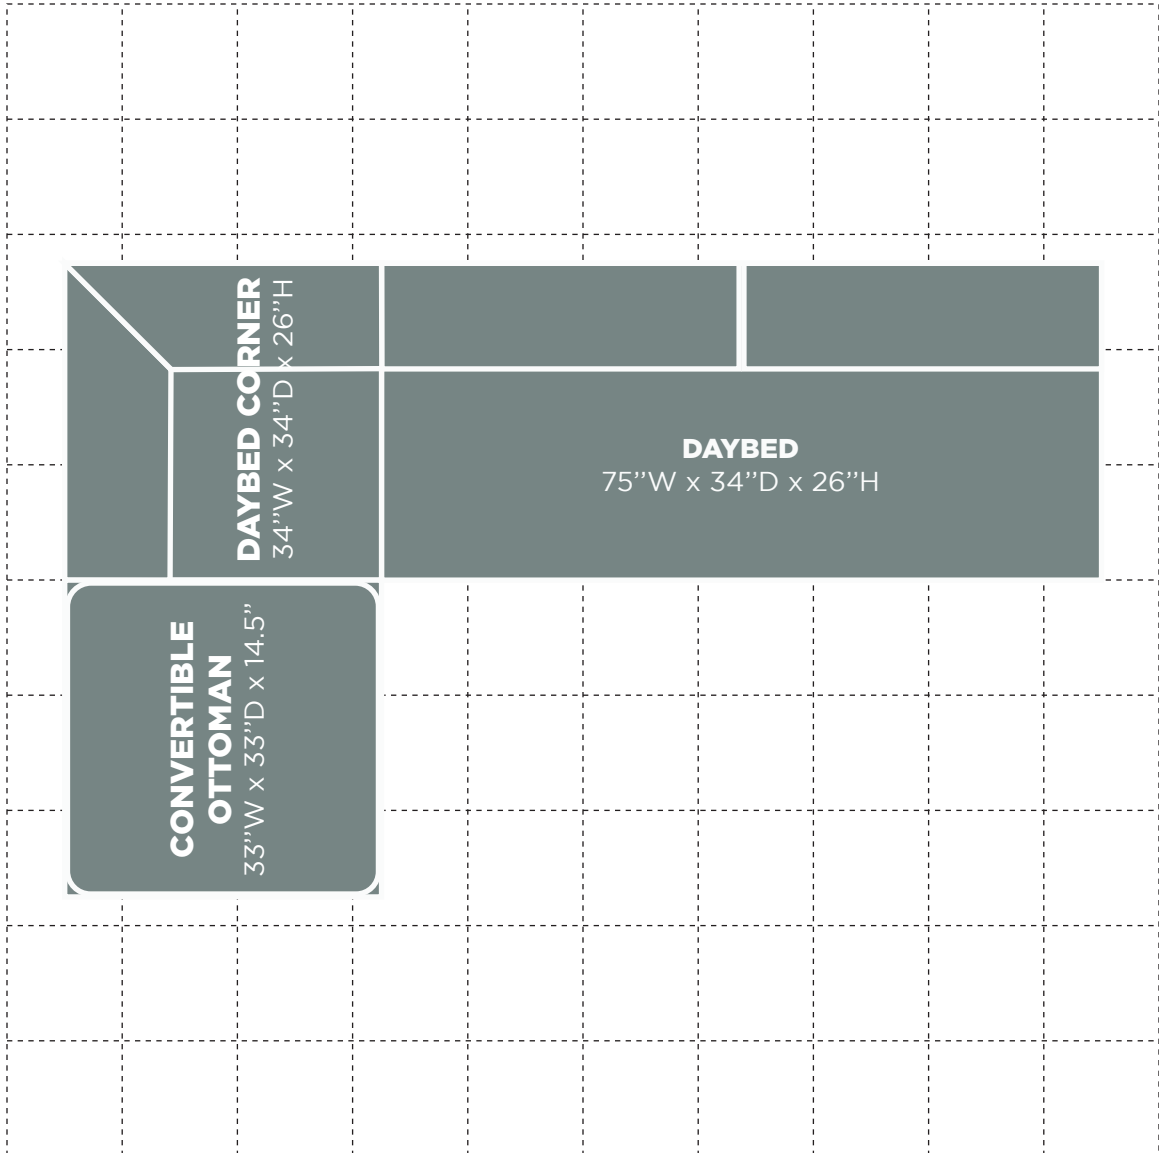

10'

7366 Beverly Blvd.
Los Angeles, CA 90036
323-933-0383

100 square feet
living space

CONFIGURATION A
DAYBED WITH ARM + DAYBED CHAIR

10'

10'

7366 Beverly Blvd.
Los Angeles, CA 90036
323-933-0383

100 square feet
living space

CONFIGURATION B
DAYBED WITH ARM + DAYBED NO ARM

7366 Beverly Blvd.
Los Angeles, CA 90036
323-933-0383

100 square feet
living space

CONFIGURATION C
DAYBED NO ARM + DAYBED CORNER + CONVERTIBLE OTTOMAN

10'

10'

7366 Beverly Blvd.
Los Angeles, CA 90036
323-933-0383

100 square feet
living space

CONFIGURATION D
DAYBED NO ARM + DAYBED CORNER + DAYBED CHAIR

7366 Beverly Blvd.
Los Angeles, CA 90036
323-933-0383

100 square feet
living space

CONFIGURATION E
DAYBED NO ARM + DAYBED CORNER + DAYBED NO ARM

10'

7366 Beverly Blvd.
Los Angeles, CA 90036
323-933-0383

100 square feet
living space

CONFIGURATION F
DAYBED RIGHT ARM + DAYBED CORNER + DAYBED LEFT ARM