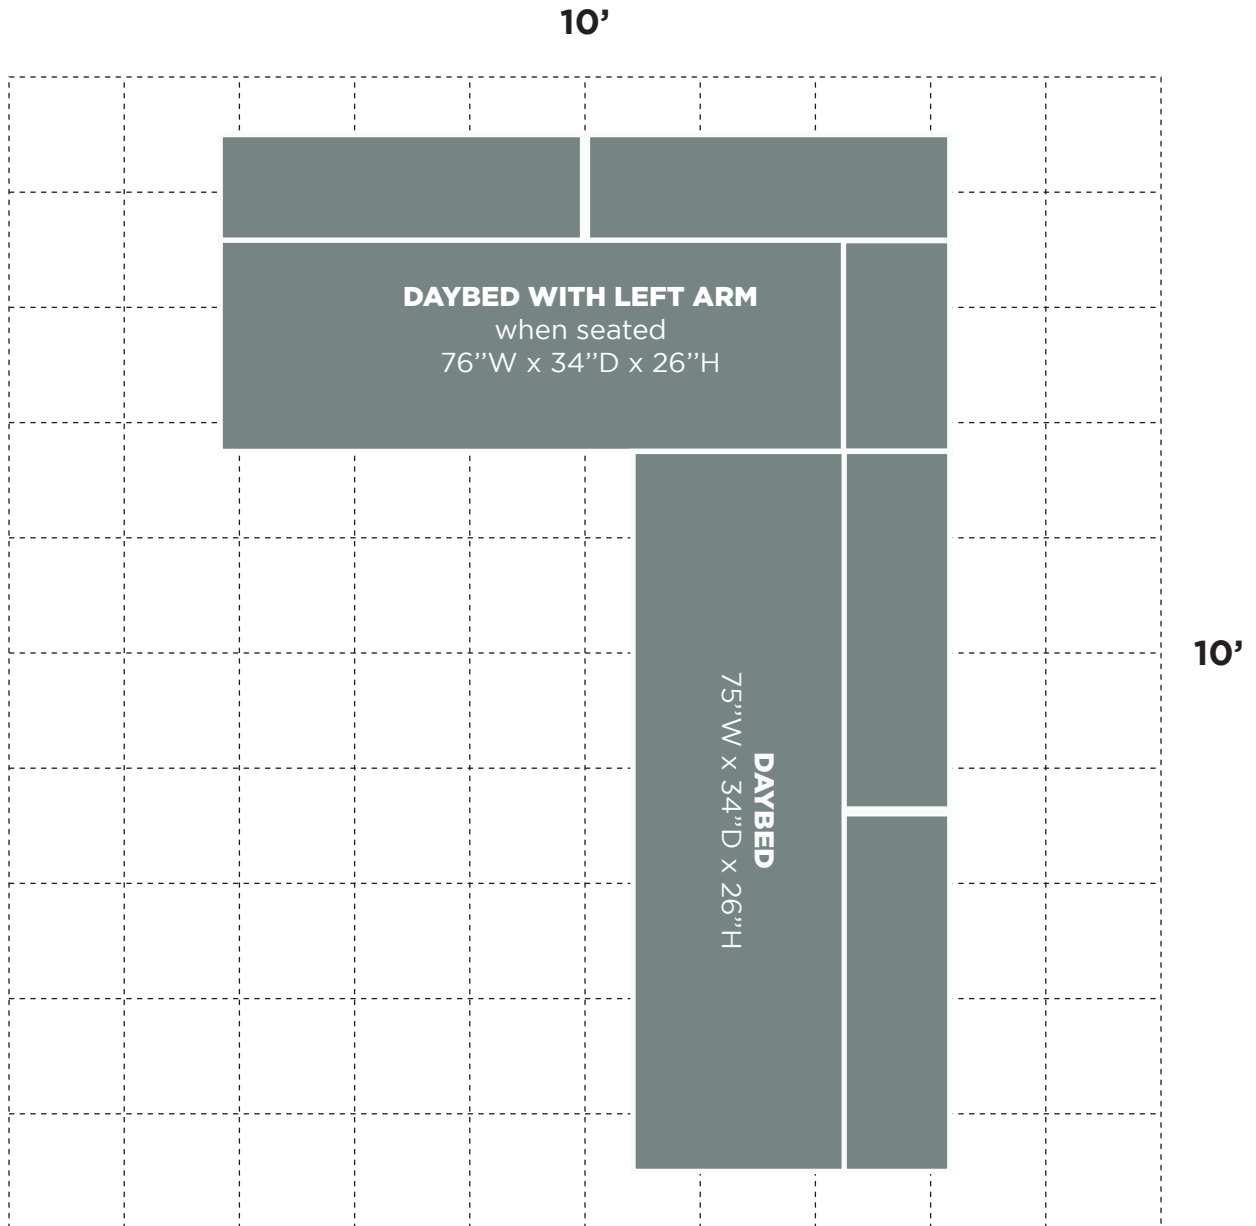

10'

7366 Beverly Blvd.
Los Angeles, CA 90036
323-933-0383

100 square feet
living space

10'

10'

7366 Beverly Blvd.
Los Angeles, CA 90036
323-933-0383

100 square feet
living space

10'

10'

7366 Beverly Blvd.
Los Angeles, CA 90036
323-933-0383

100 square feet
living space

CONFIGURATION A
DAYBED WITH ARM + DAYBED CHAIR

10'

10'

7366 Beverly Blvd.
Los Angeles, CA 90036
323-933-0383

100 square feet
living space

CONFIGURATION B
DAYBED WITH ARM + DAYBED NO ARM

7366 Beverly Blvd.
Los Angeles, CA 90036
323-933-0383

100 square feet
living space

CONFIGURATION C
DAYBED NO ARM + DAYBED CORNER + CONVERTIBLE OTTOMAN

10'

10'

7366 Beverly Blvd.
Los Angeles, CA 90036
323-933-0383

100 square feet
living space

CONFIGURATION D
DAYBED NO ARM + DAYBED CORNER + DAYBED CHAIR

7366 Beverly Blvd.
Los Angeles, CA 90036
323-933-0383

100 square feet
living space