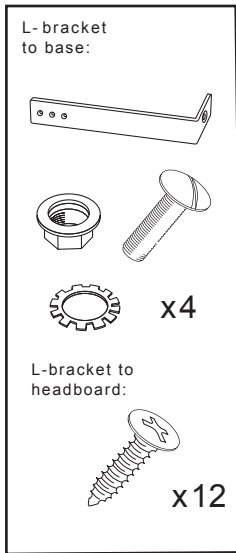

CASE STUDY® AFRICAN TEAK BED KING

Note: Phillips-head screwdriver,
Flat-head screwdriver and
Socket Wrench not included.

MODERNICA®