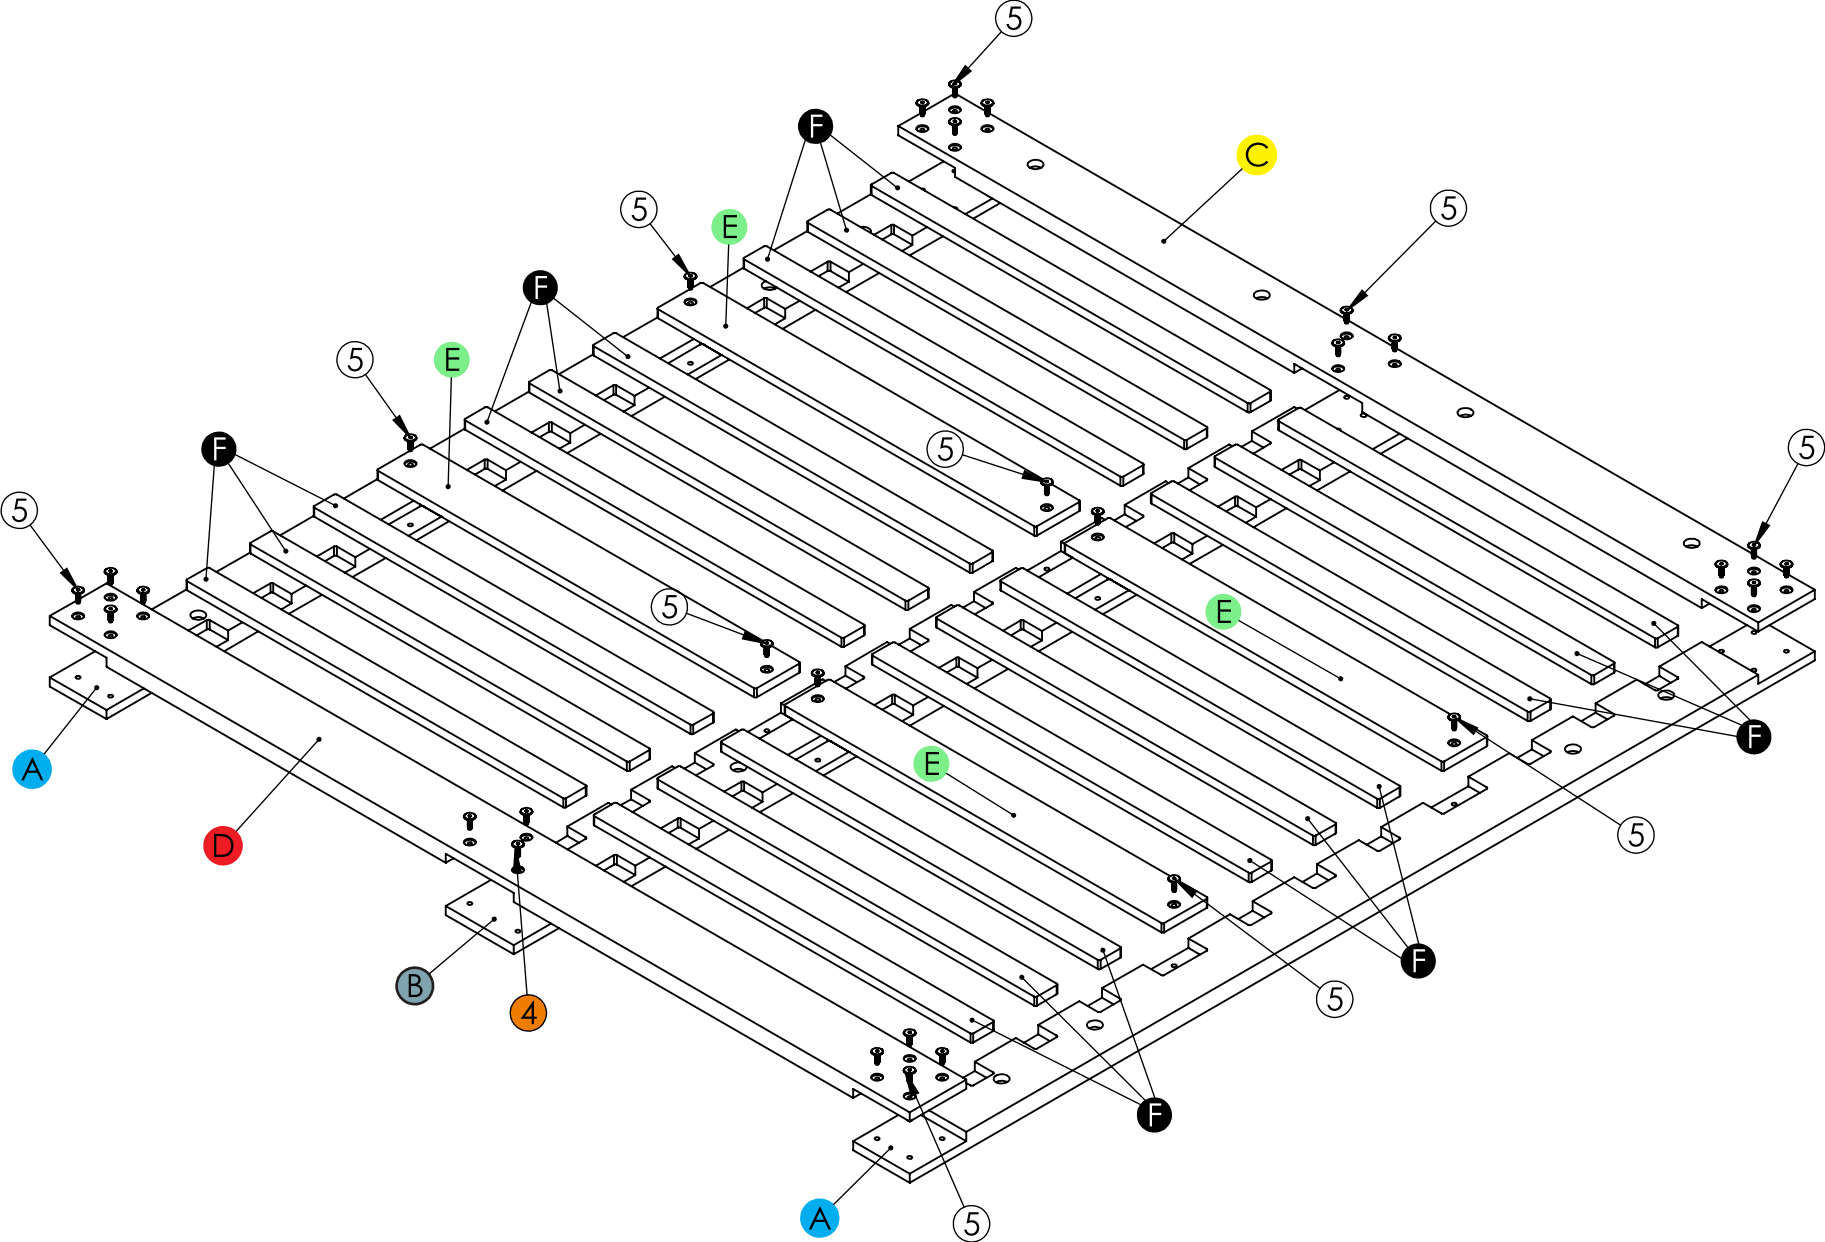

Side Rails
(2 pieces)

Center Rail
(1 piece)

Head Rail
(1 piece)

Foot Rail
(1 piece)

Cross Brace
(4 pieces)

Slats
(18 pieces)

Headboard Assembly
(1 piece)

Legs
(6 pieces)

①

Plastic Cap
(16 pieces)

②

Leg Screws
(12 pieces)

③

Headboard Screws
(4 pieces)

④

Hardware Nuts
(16 pieces)

⑤

Platform Screws
(30 pieces)

Case Study Furniture® Knock Down Bentwood (California King Size)

Assembly Sheet 1 (Platform)

Case Study Furniture® Knock Down Bentwood (California King Size)

Assembly Sheet 2 (Legs and Headboard)