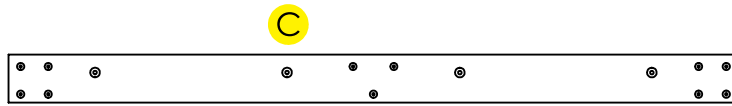

Case Study Furniture® Knock Down Bentwood (California King Size)

www.modernica.com

7366 Beverly Blvd.
Los Angeles, CA 90036
323-933-0383

Case Study Furniture® Knock Down Bentwood (California King Size)

Parts List

Side Rails
(2 pieces)

Center Rail
(1 piece)

Head Rail
(1 piece)

Foot Rail
(1 piece)

Cross Brace
(4 pieces)

Slats
(18 pieces)

Headboard Assembly
(1 piece)

Legs
(6 pieces)