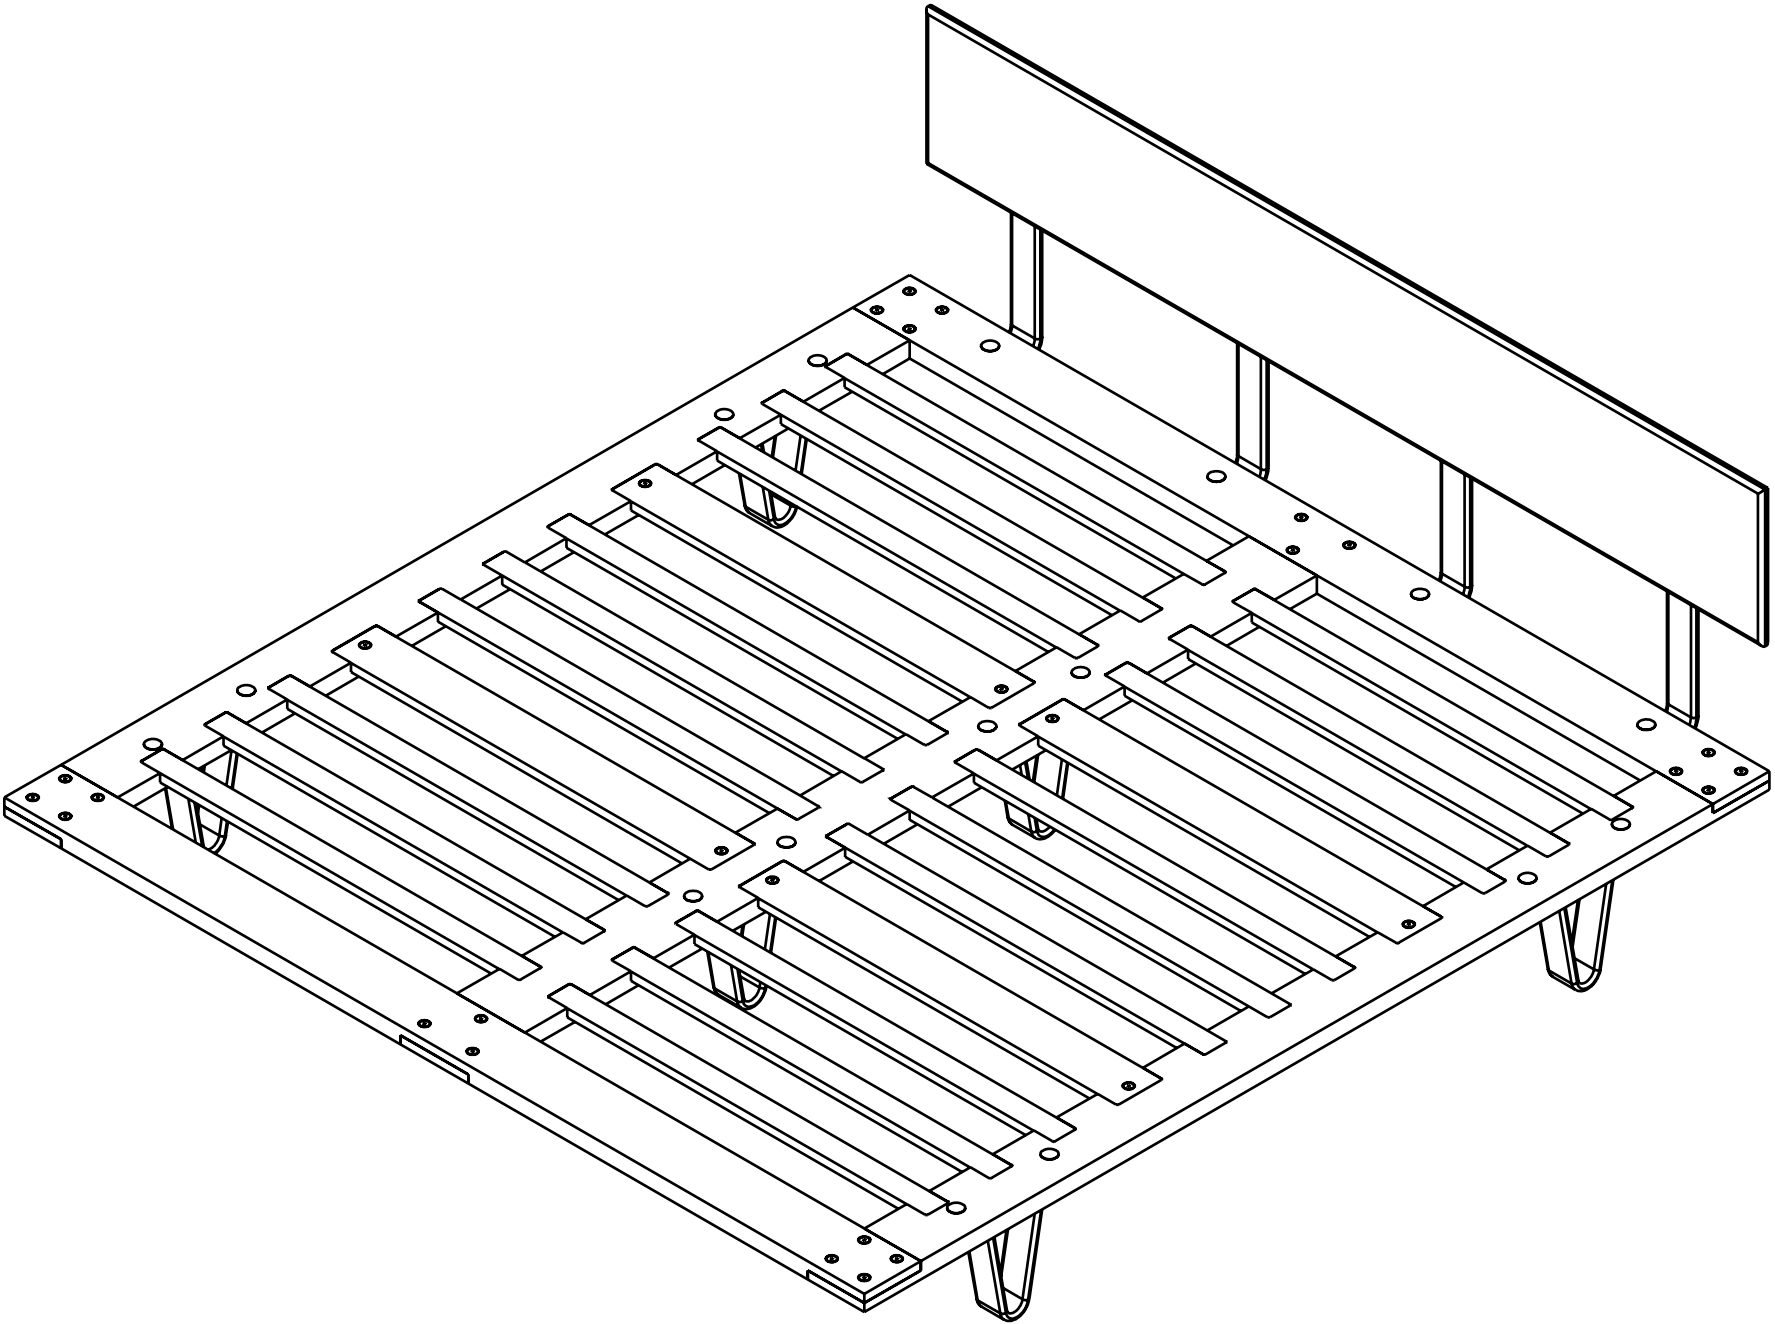

Case Study Furniture® Knock Down Bentwood (California King Size)

www.modernica.com

7366 Beverly Blvd.
Los Angeles, CA 90036
323-933-0383

Case Study Furniture® Knock Down Bentwood (California King Size)

Parts List

Side Rails
(2 pieces)

Center Rail
(1 piece)

Head Rail
(1 piece)

Foot Rail
(1 piece)

Cross Brace
(4 pieces)

Slats
(18 pieces)

Headboard Assembly
(1 piece)

Legs
(6 pieces)

①

Plastic Cap
(16 pieces)

②

Leg Screws
(12 pieces)

③

Headboard Screws
(4 pieces)

④

Hardware Nuts
(16 pieces)

⑤

Platform Screws
(30 pieces)

Case Study Furniture® Knock Down Bentwood (California King Size)

Assembly Sheet 1 (Platform)

Case Study Furniture® Knock Down Bentwood (California King Size)

Assembly Sheet 2 (Legs and Headboard)