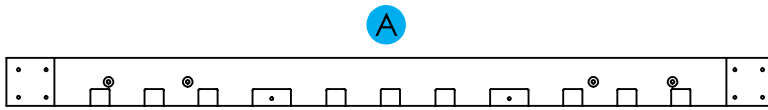

Case Study Furniture® Knock Down Bentwood (California King Size)

www.modernica.com

7366 Beverly Blvd.
Los Angeles, CA 90036
323-933-0383

Case Study Furniture® Knock Down Bentwood (California King Size)

Parts List

Side Rails
(2 pieces)

Center Rail
(1 piece)

Head Rail
(1 piece)

Foot Rail
(1 piece)

Cross Brace
(4 pieces)

Slats
(18 pieces)

Headboard Assembly
(1 piece)

Legs
(6 pieces)