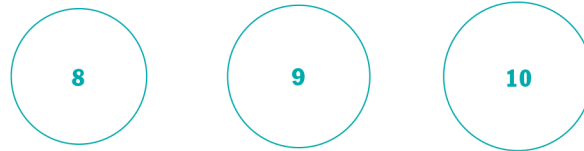

JUSTIN JOHNSON SIGNATURE GUITAR SLIDE - SLIDE INFO CHART

SMALL

MEDIUM

LARGE

FOR ACCURATE SIZING, DO NOT RE-SIZE OR RE-SCALE THE IMAGE BEFORE PRINTING

✂ ----- CUT OUT AND WRAP AROUND FINGER FOR RING SIZE. -----

MM RING SIZE

48	4.5
49	5
51	5.5
52	6
53	6.5
55	7
56	7.5
57	8
58	8.5
59	9
61	9.5
62	10
63	10.5
65	11
66	11.5
68	12
69	12.5
70	13