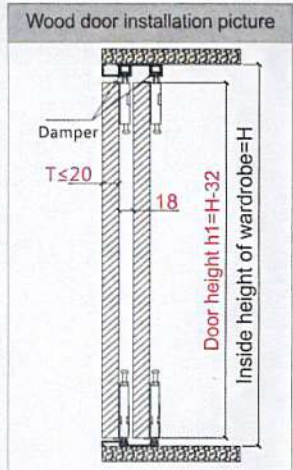

## Soft Closing Sliding Door System Installation Guide

Accessories	Picture	2 Door	3 Door	Accessories	Picture	2 Door	3 Door
Upper runner		4PCS	6PCS	Down runner		4PCS	6PCS
Allen key		1PCS	1PCS	ST4X14 Cross recessed pan head tapping screw		32PCS	48PCS
Upper rail		1PCS	1PCS	Down rail		1PCS	1PCS
Spacer		8PCS	12PCS	Down rail cover (For optional)		1PCS	1PCS
Damper						4PCS	4PCS

Rail Size
 38mm 73.1mm 14.1mm Upper rail
 38mm 69.1mm 6mm Down rail
 27.6mm 5.3mm Down rail cover (for optional)

Aluminum frame picture (option)

 16mm Upper/Down Frame
 16.4mm Middle Frame
 16.4mm Profile Handle