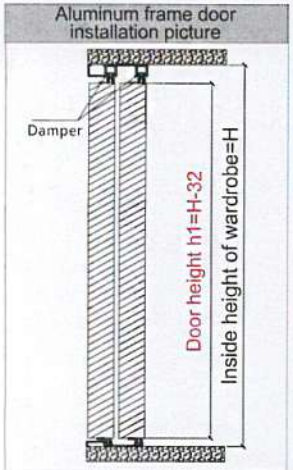

## Soft Closing Sliding Door System Installation Guide

Accessories	Picture	2 Door	3 Door	Accessories	Picture	2 Door	3 Door
Upper runner		4PCS	6PCS	Down runner		4PCS	6PCS
Allen key		1PCS	1PCS	ST4X14 Cross recessed pan head tapping screw		32PCS	48PCS
Upper rail		1PCS	1PCS	Down rail		1PCS	1PCS
Spacer		8PCS	12PCS	Down rail cover (For optional)		1PCS	1PCS
Damper						4PCS	4PCS

Rail Size
 38mm 73.1mm 14.1mm Upper rail
 38mm 69.1mm 6mm Down rail
 27.6mm 5.3mm Down rail cover (for optional)

Aluminum frame picture (option)

 16mm Upper/Down Frame
 16.4mm Middle Frame
 16.4mm Profile Handle