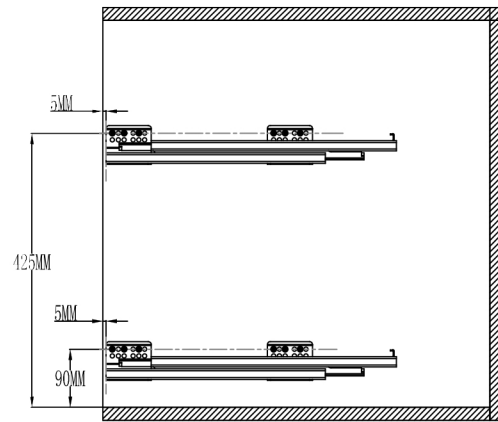

# Ermanno U-Sink Stainless Steel Pull-Out Basket

SKU: E013S-SUS304

1、 Follow the diagram and install the runner

2、 Follow the diagram and install the basket

3、 Attached the bracket to the door panel

(3-1)、 Follow the measurement and install

(3-2)、 After installation, follow the diagram and screw in.

4、 Install the steel plate as shown in the diagram.