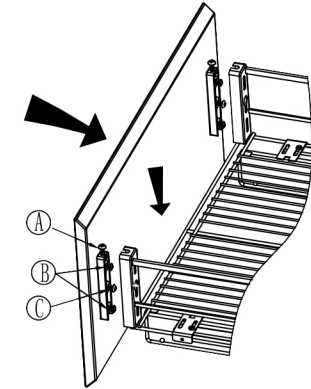

# Ermanno U-Sink Stainless Steel Pull-Out Basket

SKU: E013S-SUS304

1、 Follow the diagram and install the runner

2、 Follow the diagram and install the basket

3、 Attached the bracket to the door panel

(3-1)、 Follow the measurement and install

(3-2)、 After installation, follow the diagram and screw in.

4、 Install the steel plate as shown in the diagram.