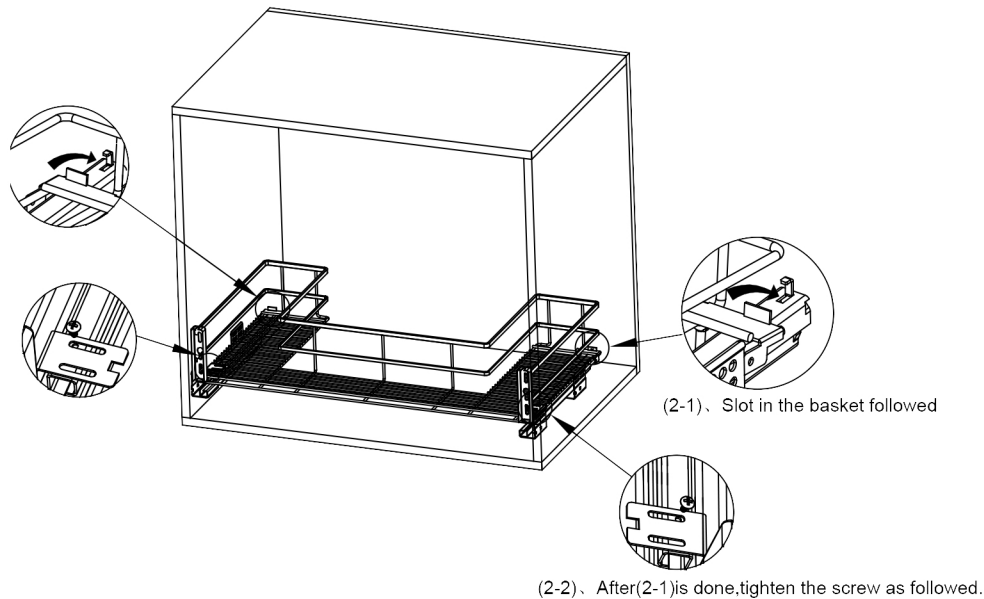

# Ermanno U-Sink Stainless Steel Pull-Out Basket

SKU: E013S-SUS304

1、 Follow the diagram and install the runner

2、 Follow the diagram and install the basket

3、 Attached the bracket to the door panel

(3-1)、 Follow the measurement and install

(3-2)、 After installation, follow the diagram and screw in.

4、 Install the steel plate as shown in the diagram.