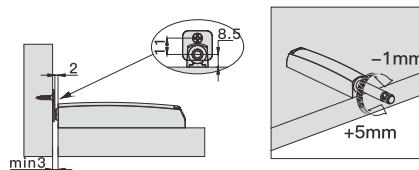

External Installation Type with Magnet

Shop Now at excelhw.com.sg

A Singapore Brand

10 Admiralty Street, Northlink Building #03-52/51/34/35 S 757695