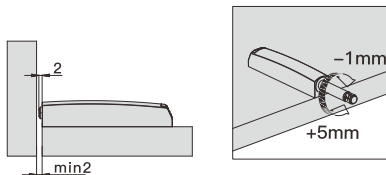

External Installation Type with Rubber