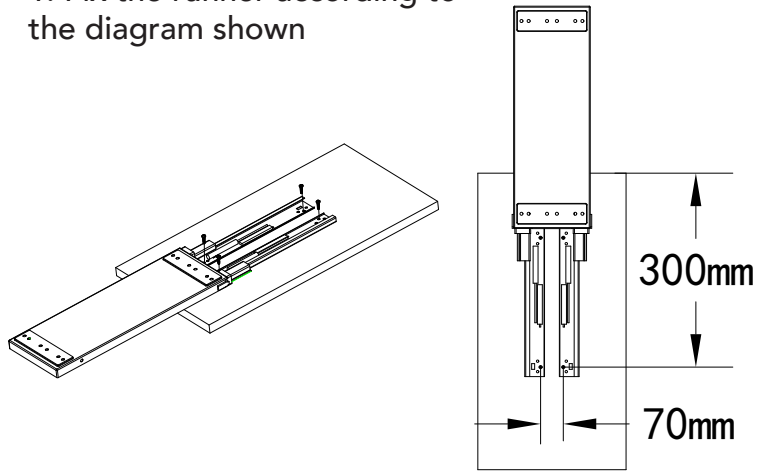

# E014S EXCEL-SINK HAND REMOVABLE PULL OUT BASKET

1. Fix the runner according to the diagram shown

2. Fix the main frame with screws

3. Hang the basket as shown

4. Ensure that the unit runs smoothly