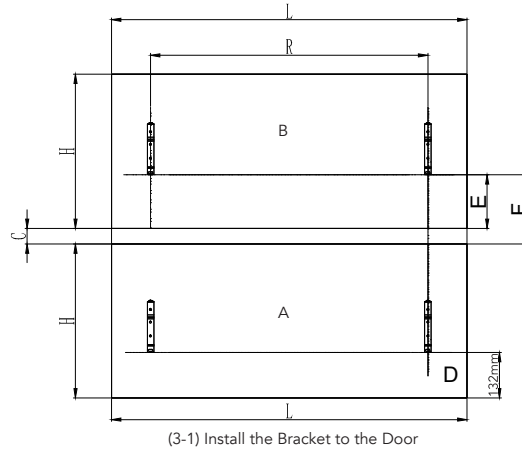

# BS-N EXCEL PULL OUT WIREBASKET W/BLACK SLIDES

1. Follow the diagram and install the runner

2. Follow the diagram and install the basket

3. Follow the diagram and install the door panel

Note:  
 (H)The height of the door panel is subject to the actual object.  
 (L)Door Panel Length  
 (W)Cabinet Width, Install according to corresponding number.  
 - 900Cabinet, Install Bracket on 'R' 700mm  
 - 800Cabinet, Install Bracket on 'R' 600mm  
 - 700Cabinet, Install Bracket on 'R' 500mm  
 - 600Cabinet, Install Bracket on 'R' 400mm