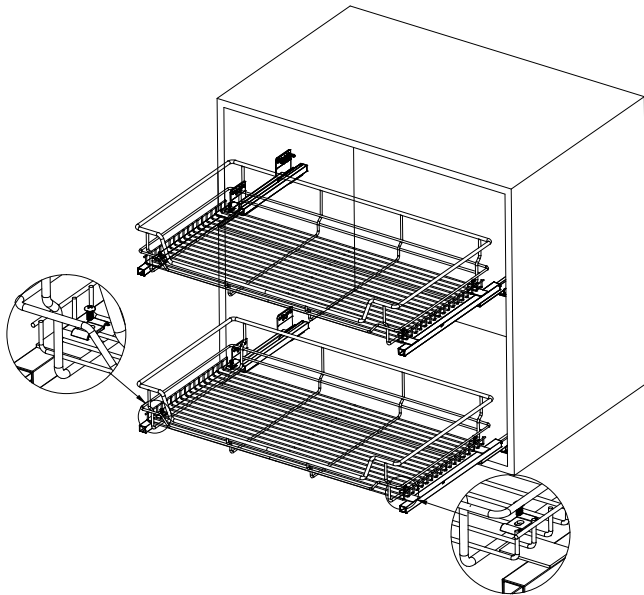

# BS-N EXCEL PULL OUT WIREBASKET W/BLACK SLIDES

1. Follow the diagram and install the runner

2. Follow the diagram and install the basket

3. Follow the diagram and install the door panel

Note:  
 (H)The height of the door panel is subject to the actual object.  
 (L)Door Panel Length  
 (W)Cabinet Width, Install according to corresponding number.  
 - 900Cabinet, Install Bracket on 'R' 700mm  
 - 800Cabinet, Install Bracket on 'R' 600mm  
 - 700Cabinet, Install Bracket on 'R' 500mm  
 - 600Cabinet, Install Bracket on 'R' 400mm