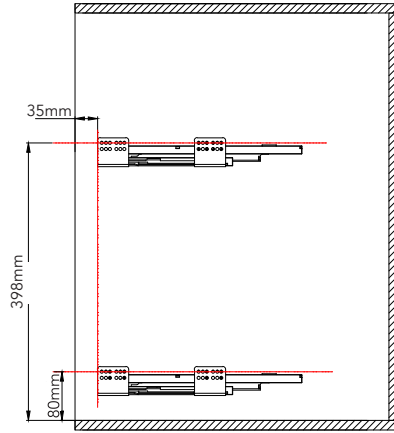

# BS-N EXCEL PULL OUT WIREBASKET W/BLACK SLIDES

1. Follow the diagram and install the runner

2. Follow the diagram and install the basket

3. Follow the diagram and install the door panel

Note:  
 (H)The height of the door panel is subject to the actual object.  
 (L)Door Panel Length  
 (W)Cabinet Width, Install according to corresponding number.  
 - 900Cabinet, Install Bracket on 'R' 700mm  
 - 800Cabinet, Install Bracket on 'R' 600mm  
 - 700Cabinet, Install Bracket on 'R' 500mm  
 - 600Cabinet, Install Bracket on 'R' 400mm