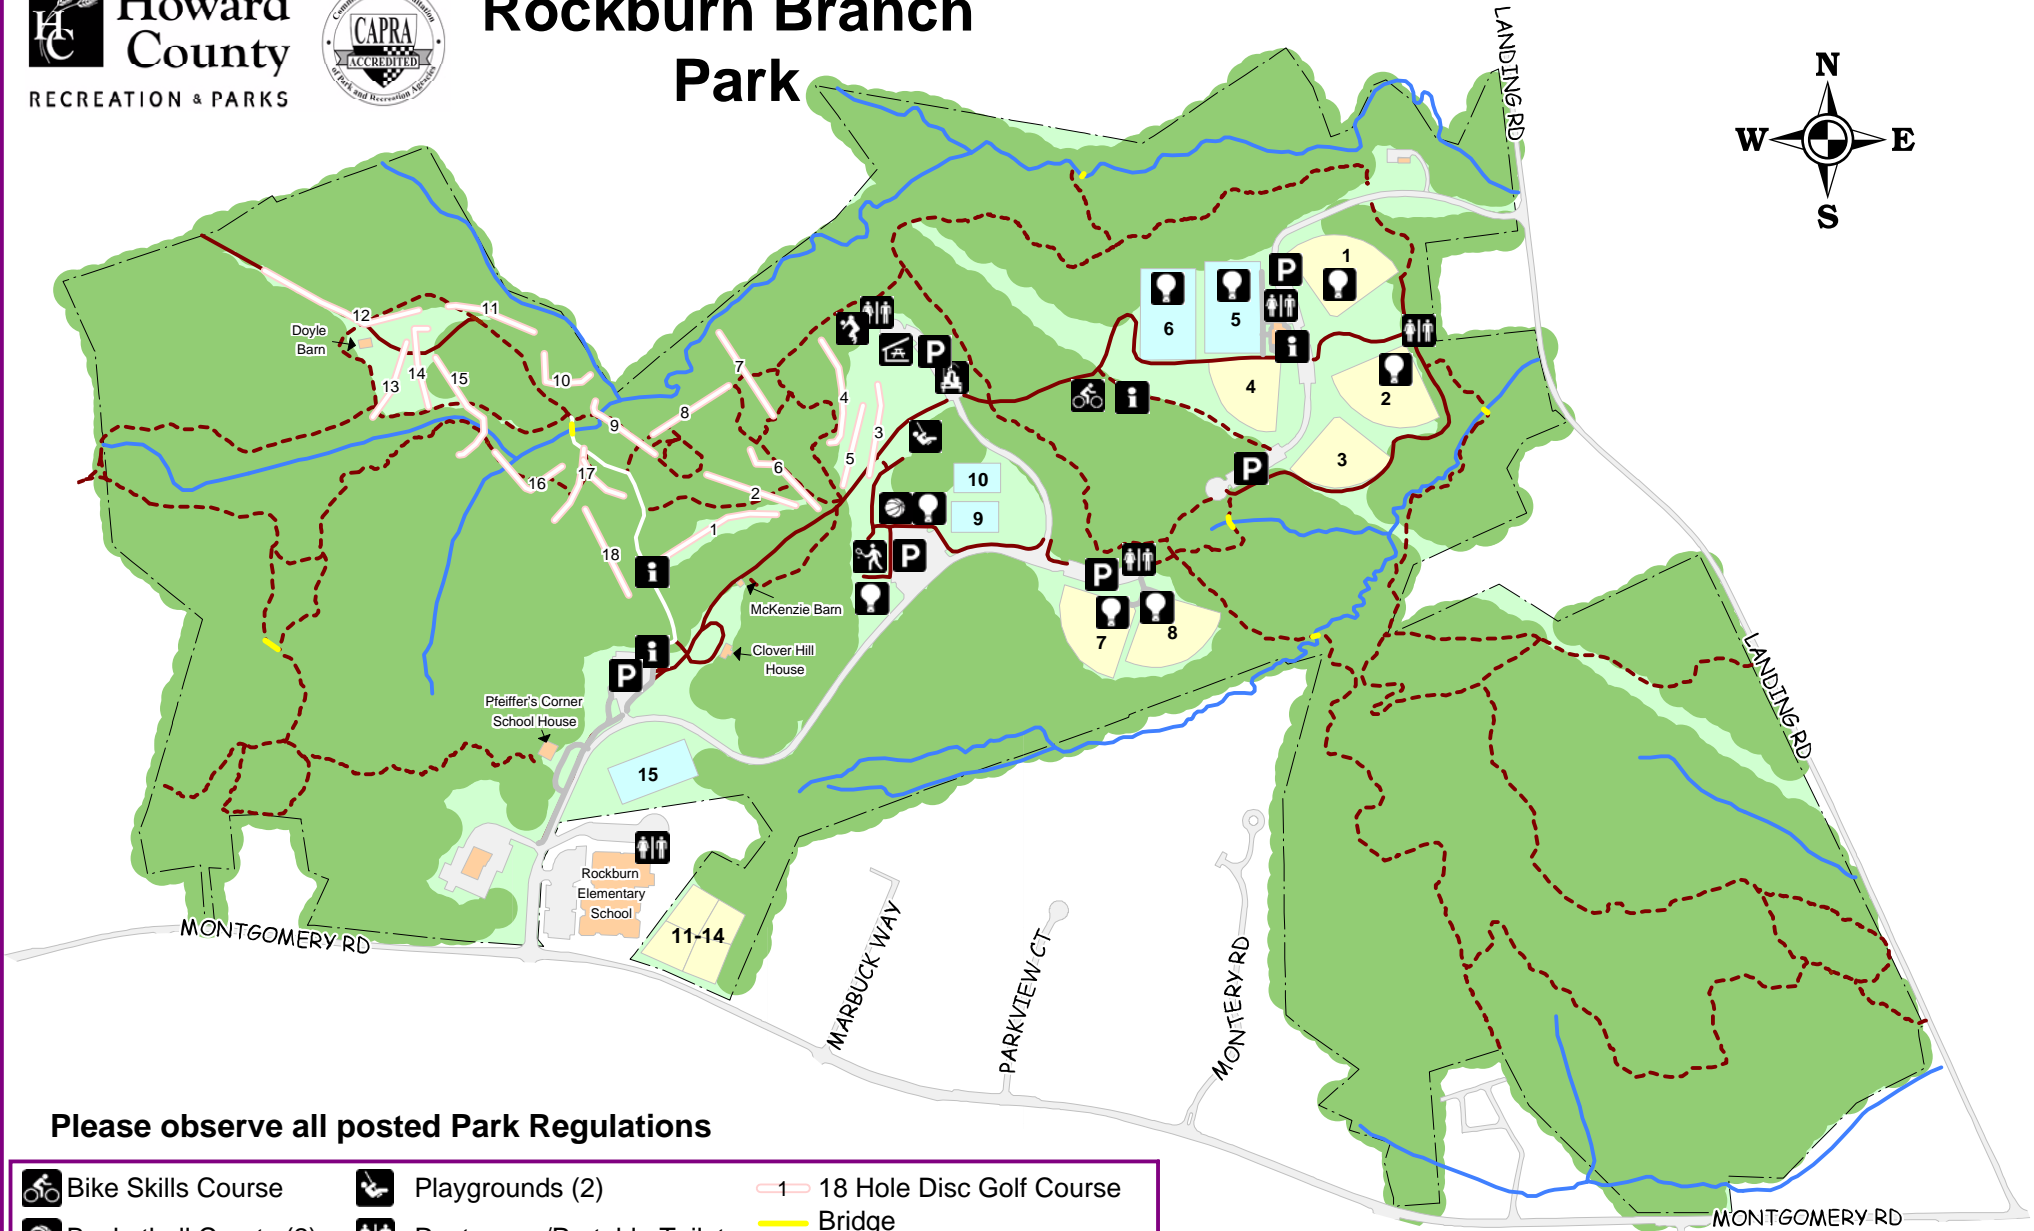

Rockburn Branch Park

Please observe all posted Park Regulations

- | | | |
|---|--|--|
|  Bike Skills Course |  Playgrounds (2) |  18 Hole Disc Golf Course |
|  Basketball Courts (2) |  Restrooms/Portable Toilets |  Bridge |
|  Horse Trailer Parking |  Tennis Courts (4) |  Park Boundary |
|  Information Kiosk |  Volleyball Court (1) |  Paved Pathway - 2.05 mi |
|  Lighted |  Ballfields |  Roadway/Vehicle Access |
|  Parking |  Buildings |  Streams |
|  Pavilion |  Multipurpose Fields |  Sidewalks (paved) |
| | |  Trails - 7.03 mi (natural) |

Update: May 2016 Scale: 1" = 770'

**Please Remember
to Recycle**