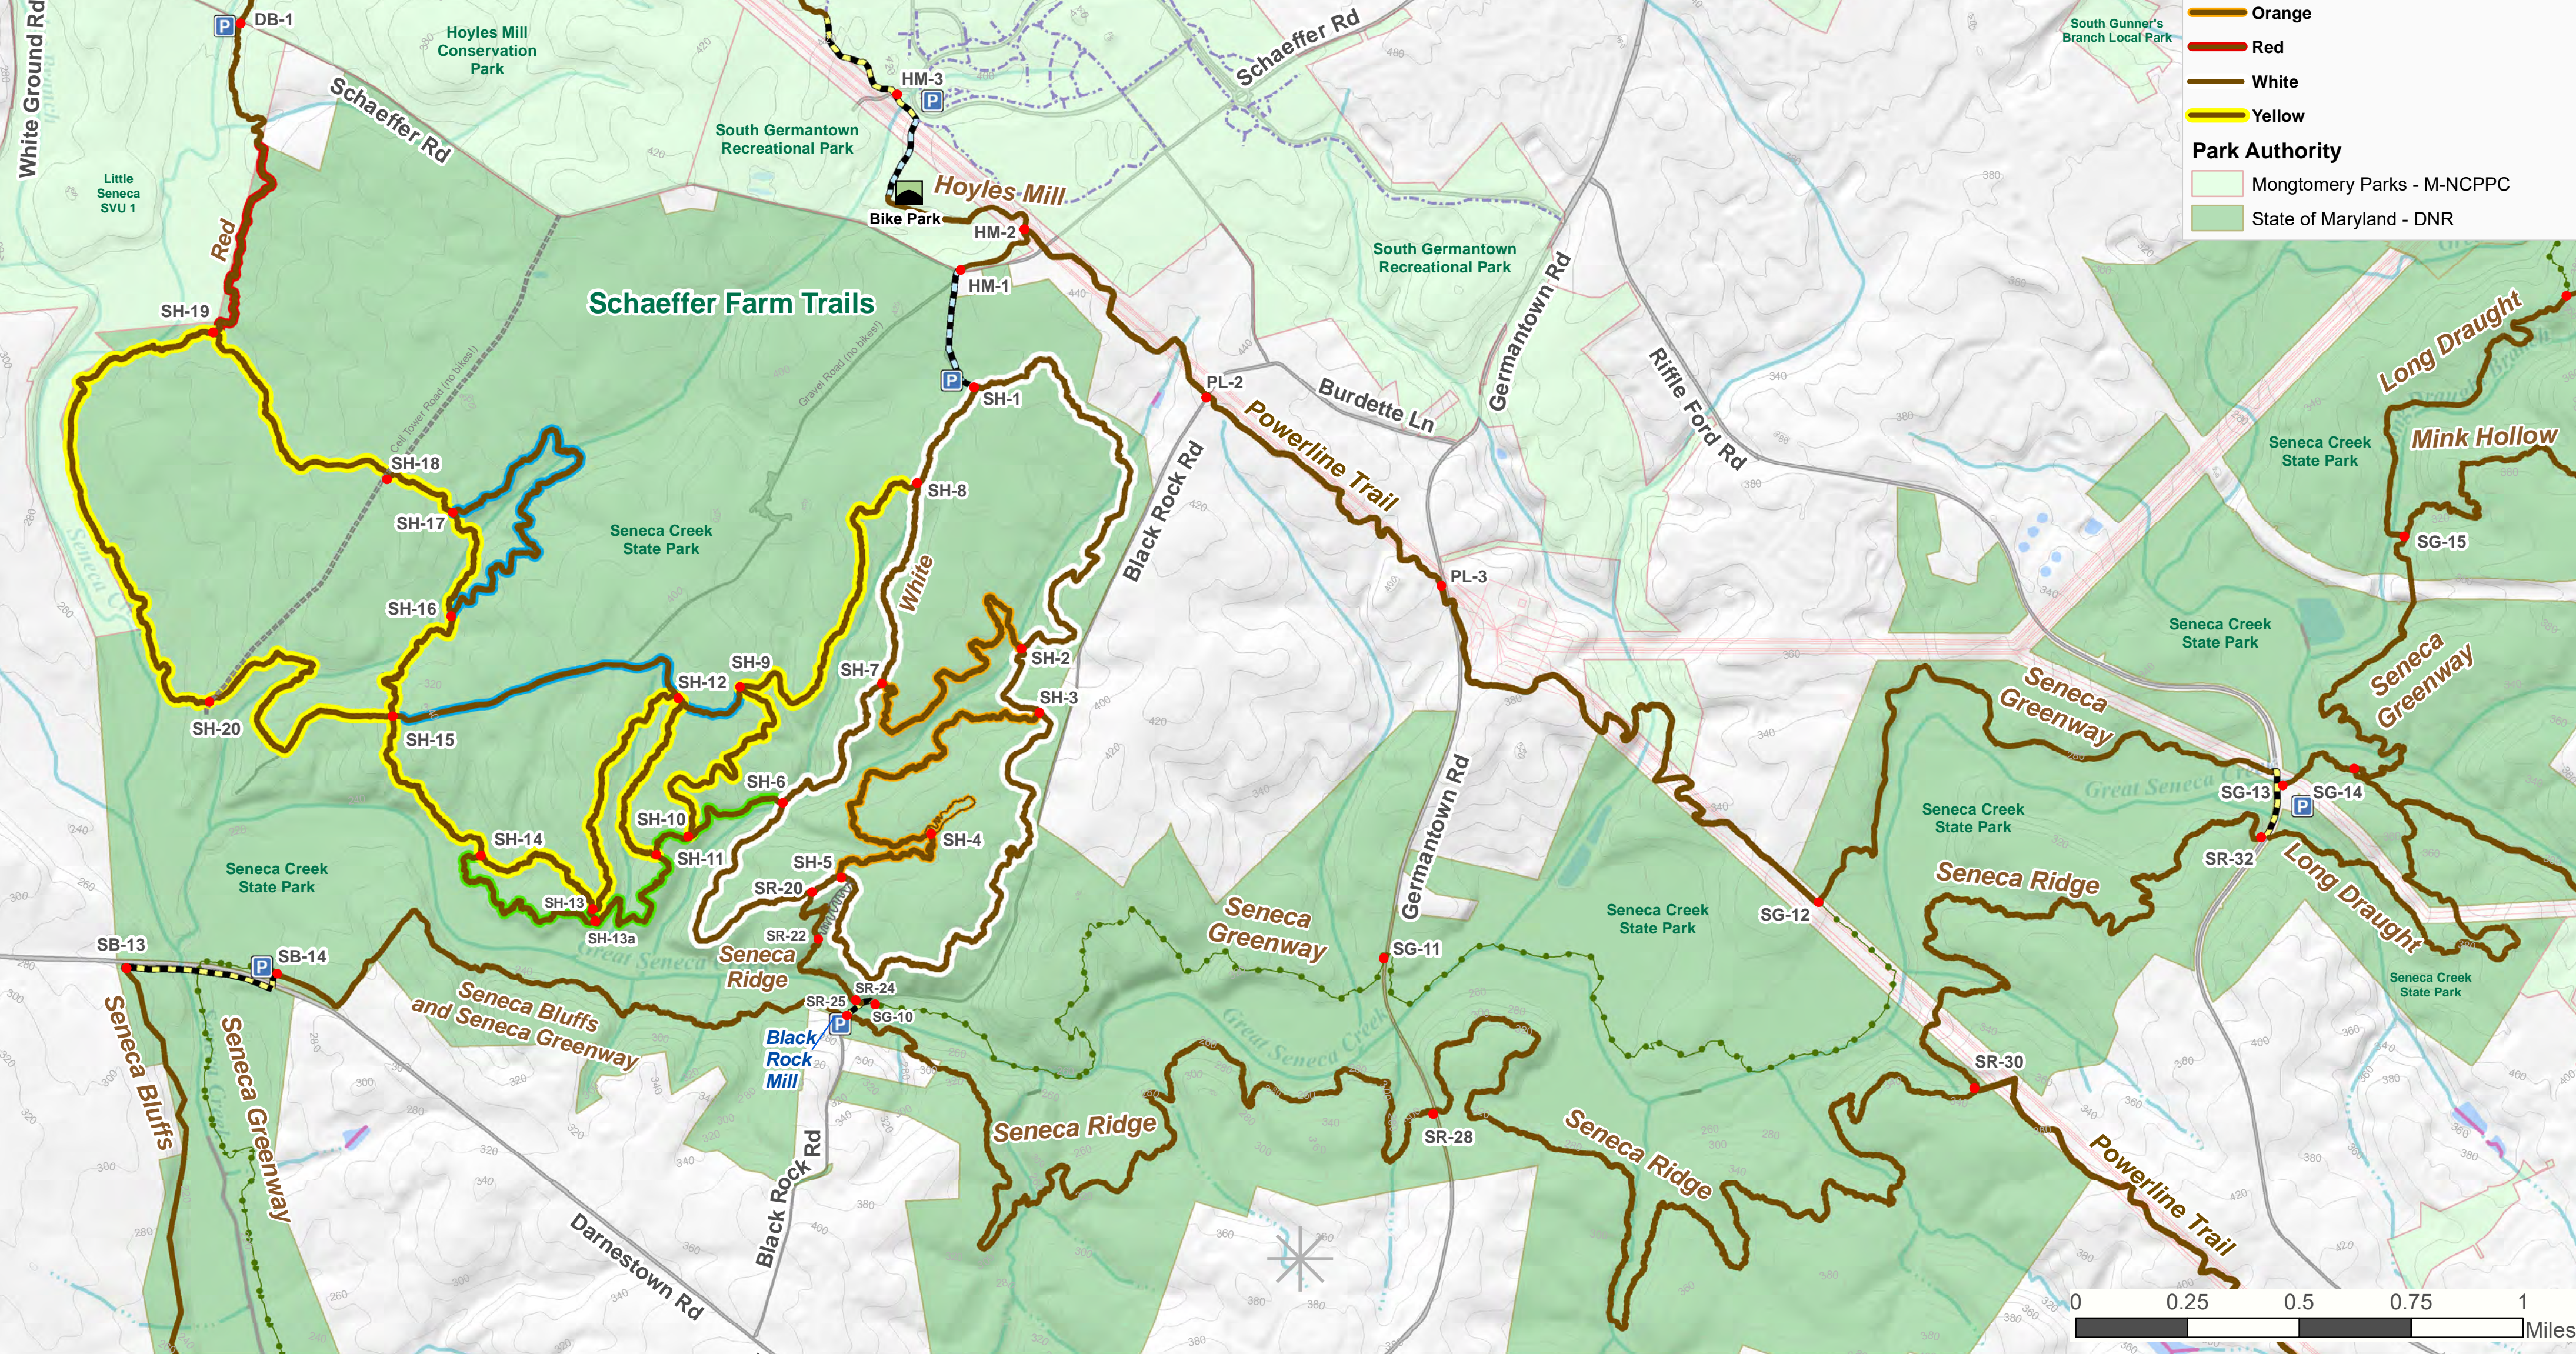

Seneca Creek State Park
Duty Ranger: (443) 534-5837

Mountain Bike Trail Map Schaeffer Farm and Seneca Ridge

Mountain Biking Trail Rules

- Please stay off the trails when muddy/wet.
- Bikers yield to hikers and horses.
- Bikers yield to uphill riders.
- Leave no trace.

Legend

- Natural Surface Trail - Single Track
 - Trail - Asphalt Road or Path
 - Trail - Gravel Road
 - Trail - No Bikes Allowed
 - Paved Path
 - Trail Intersection Point and ID
 - Parking
 - Bike Park
 - Elevation Contour (feet)
- ### Schaeffer Farm Mountain Bike Trails
- Blue
 - Green
 - Orange
 - Red
 - White
 - Yellow
- ### Park Authority
- Montgomery Parks - M-NCPPC
 - State of Maryland - DNR

Mountain Bike Trails Maintained by MORE
(Mid-Atlantic Off-Road Enthusiasts)
www.more-mtb.org

Map created by MORE (Mid-Atlantic Off-Road Enthusiasts) February 2021, in cooperation with Montgomery Parks and Maryland DNR, and funded by the Recreational Trails Program administered by the MD State Highway Administration.
Service Layer Credits: USGS TNM - National Hydrography Dataset. Data Refreshed January, 2021.