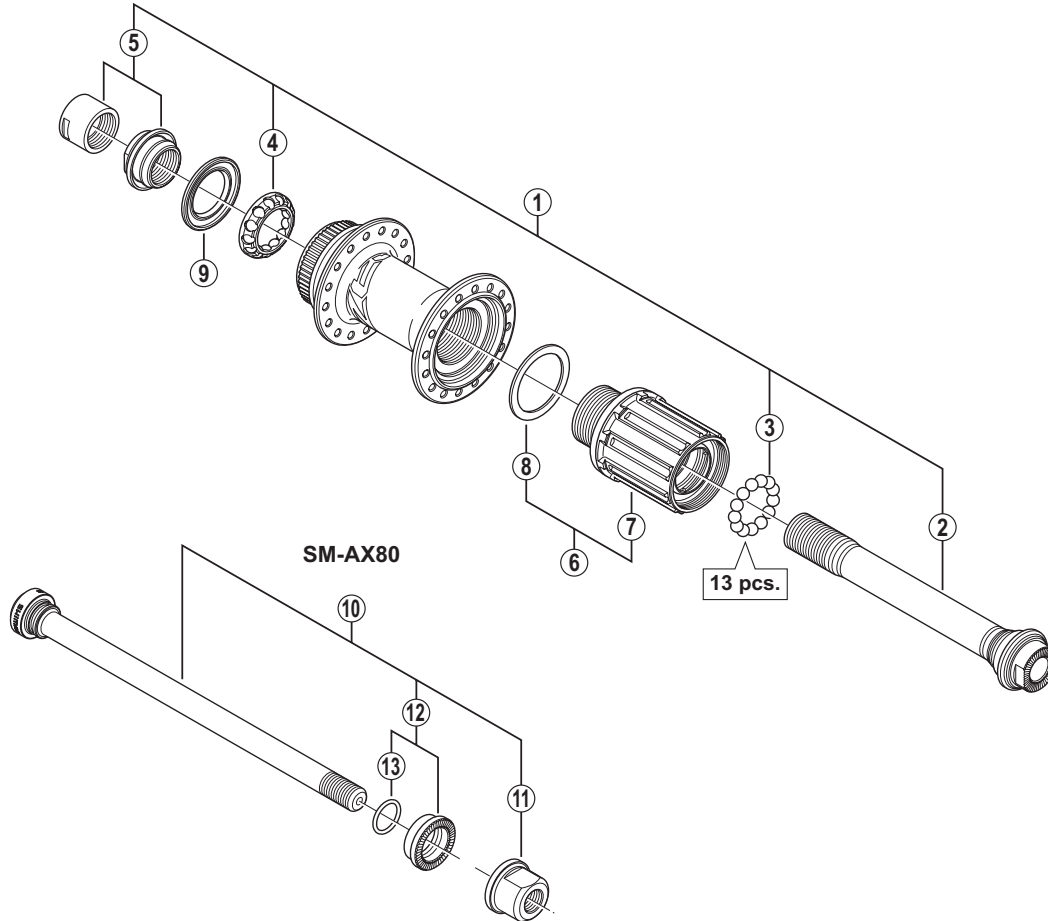

SHIMANO ZEE Freehub (8/9/10-Speed) for Disc Brake

FH-M640 SM-AX80

• Over Lock Nut Dimension: 135 mm (5-5/16")

FH-MB10
FH-MB20

ITEM NO.	SHIMANO CODE NO.	DESCRIPTION	INTERCHANGEABILITY	
1	Y3TS98010	Complete Hub Axle (ø10)		
	Y3TS98020	Complete Hub Axle (ø12)		
2	Y3TS98030	Hub Axle (ø10)	A	
	Y3TS98040	Hub Axle (ø12)	A	
3	Y00091210	Steel Ball (3/16") 20 pcs.	A	A
4	Y3D498050	Ball Retainer (3/16")	A	A
5	Y3TS98050	Left Hand Lock Nut (M15) & Cone (M15) w/Dust Cover		
6	Y3TS98060	Complete Freewheel Body		
7	Y3TS98070	Freewheel Body Unit		
8	Y3CZ12000	Freewheel Body Washer	A	A
9	Y26D10000	Seal Ring	A	A
10	Y27N98010	SM-AX80 Axle Unit (ø10) M10 x 168 mm	A	A
	Y27N98020	SM-AX80 Axle Unit (ø12) M12 x 168 mm	A	A
11	Y27N04000	Axle Nut (M10)	A	A
	Y27N04010	Axle Nut (M12)	A	A
12	Y3C298020	Spacer & Axle O-Ring	A	A
13	Y3C222000	Axle O-Ring	A	A

A: Same parts.

B: Parts are usable, but differ in materials, appearance, finish, size, etc.

Absence of mark indicates non-interchangeability.

Apr.-2012-3434
© Shimano Inc. I

Specifications are subject to change without notice.