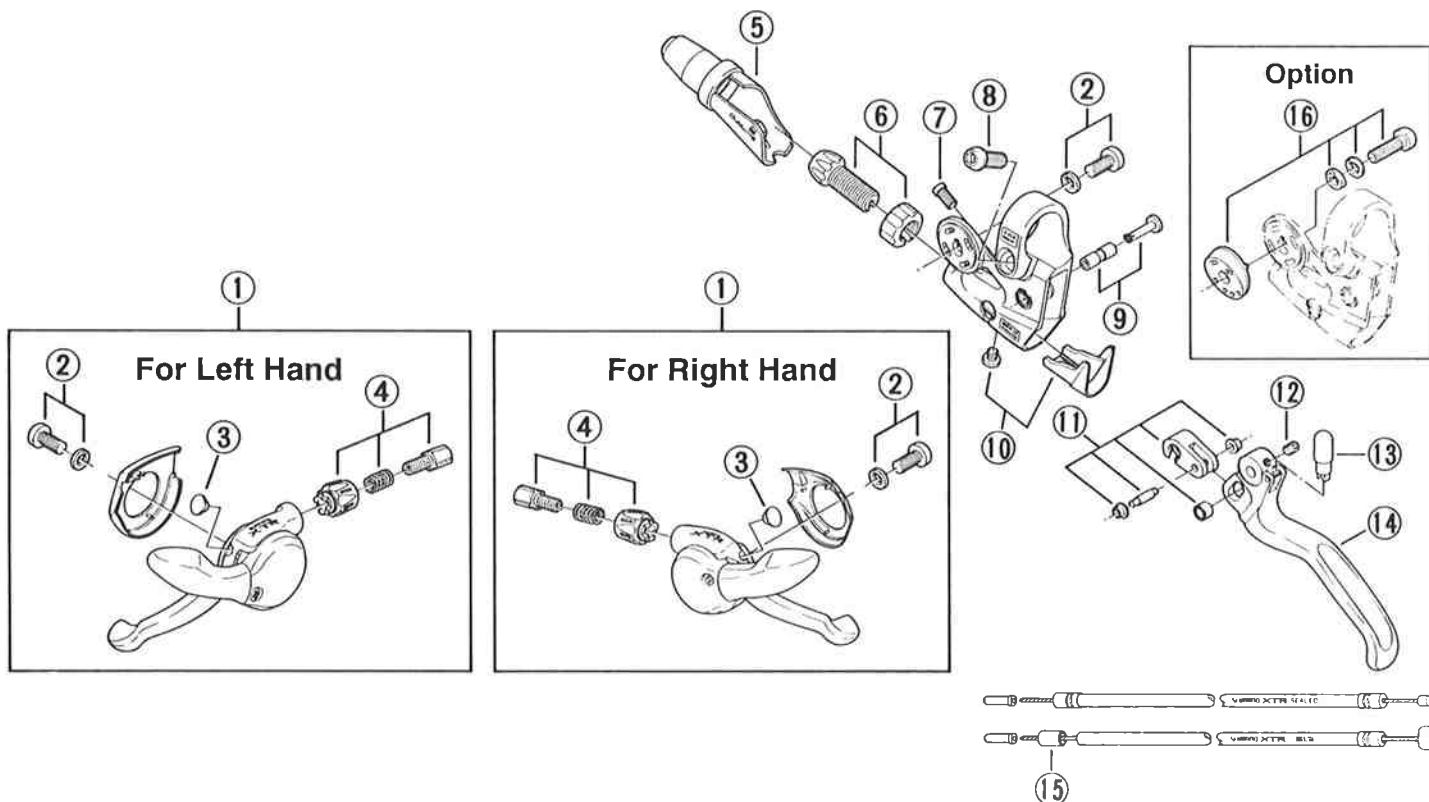

SHIMANO XTR Rapidfire Plus Lever ST-M900 2-Finger 8-Speed

Q'TY	ITEM NO.	PART NO.	DESCRIPTION
	*	66T 9801	R.H. Shifting Lever Unit
	1	66T 9803	L.H. Shifting Lever Unit
	2	66A 9803	Shifting Lever Fixing Bolt (M5 x 11.5) & Spring Washer
	3	66T 1700	Wire End Hooking Cover
	4	66T 9802	Cable Adjusting Barrel Unit
	5	88M 9804	Lever Cover (Pair)
	6	88M 9803	Brake Cable Adjusting Bolt & Nut (M10)
	7	87M 1700	Grip Adjusting Bolt (M4 x 8)
	8	87A 0600	Clamp Bolt (M6 x 16)
	9	88M 9802	Lever Axle & Cap
	10	88M 9806	Cam Unit
	11	88M 9807	R.H. Wire Hook Unit
		88M 9808	L.H. Wire Hook Unit
	12	87N 2610	Lever Axle Fixing Bolt
	13	87W 9805	Spring Piston Unit
	14	88M 9801	Brake Lever Body
	15	899 8101	Outer Cap
	16	66T 9804	15° Adapter Unit (Option)