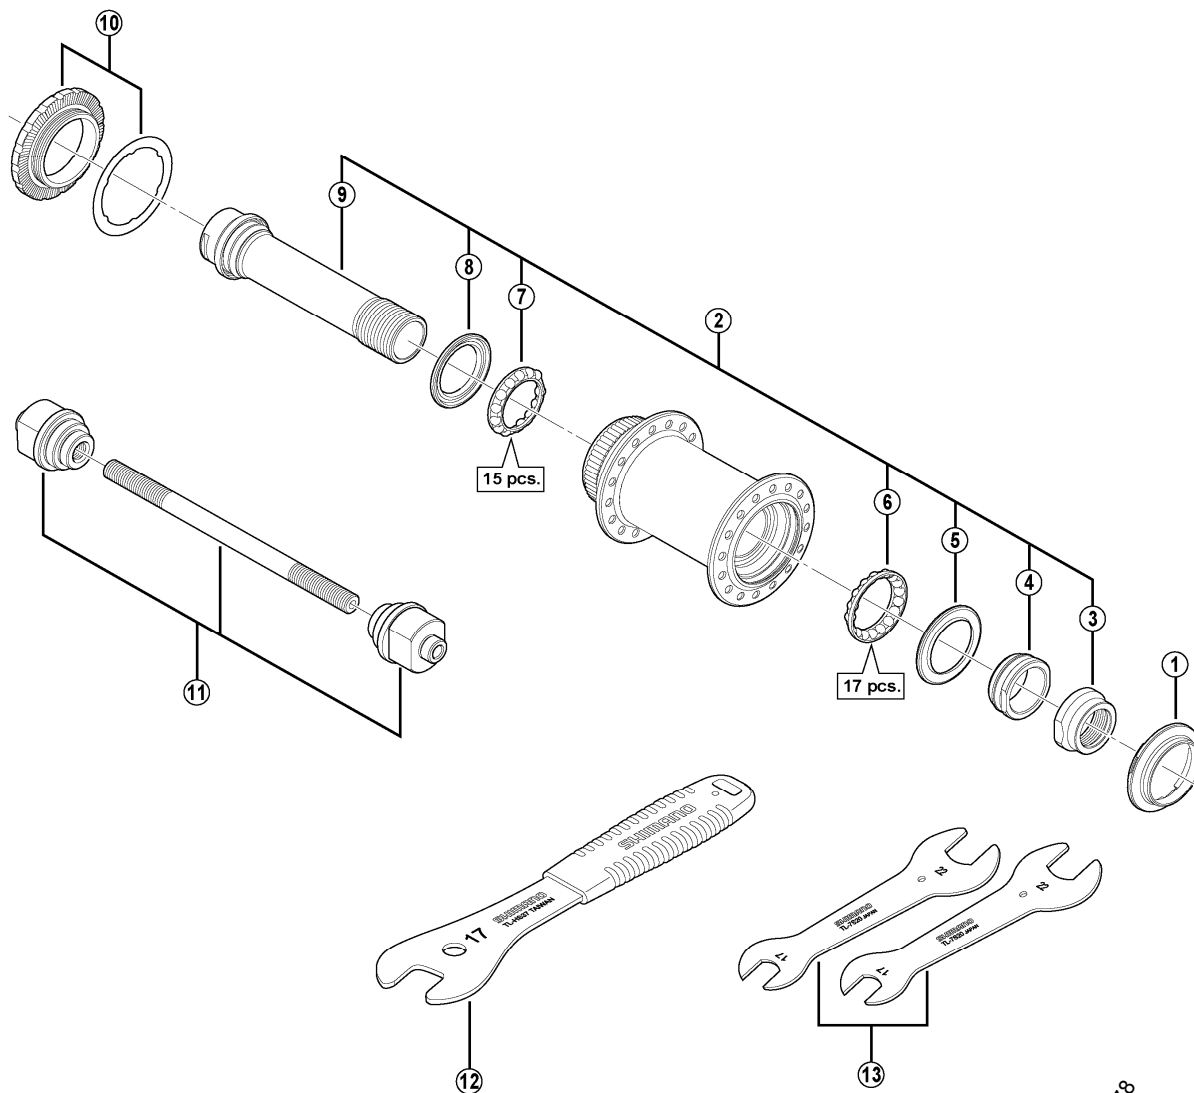

# XTR Front Hub HB-M988 For Disc Brake

HB-M978

ITEM NO.	SHIMANO CODE NO.	DESCRIPTION	INTERCHANGEABILITY
1	Y27X17000	Cap	
2	Y27X98010	Complete Hub Axle	
3	Y27X19000	Right Hand Lock Nut (M19)	
4	Y27X11000	Right Hand Cone (M19)	
5	Y27X15000	Right Hand Seal Ring	
6	Y27X98030	Right Hand Ball Retainer (5/32" x 17)	
7	Y27X98040	Left Hand Ball Retainer (5/32" x 15)	
8	Y27X14000	Left Hand Seal Ring	
9	Y27X98020	Hub Axle Unit	
10	Y27X98050	Lock Ring & Washer	B
11	Y20W98020	TL-HB16 Hub Setting Tool	A
12	Y23098030	TL-HS37 17 mm Spanner	
13	Y13098900	TL-7S20 17 mm & 22 mm Spanners (2 pcs.)	

A: Same parts.

B: Parts are usable, but differ in materials, appearance, finish, size, etc.

Absence of mark indicates non-interchangeability.

Feb.-2010-3008  
© Shimano Inc. A

Specifications are subject to change without notice.