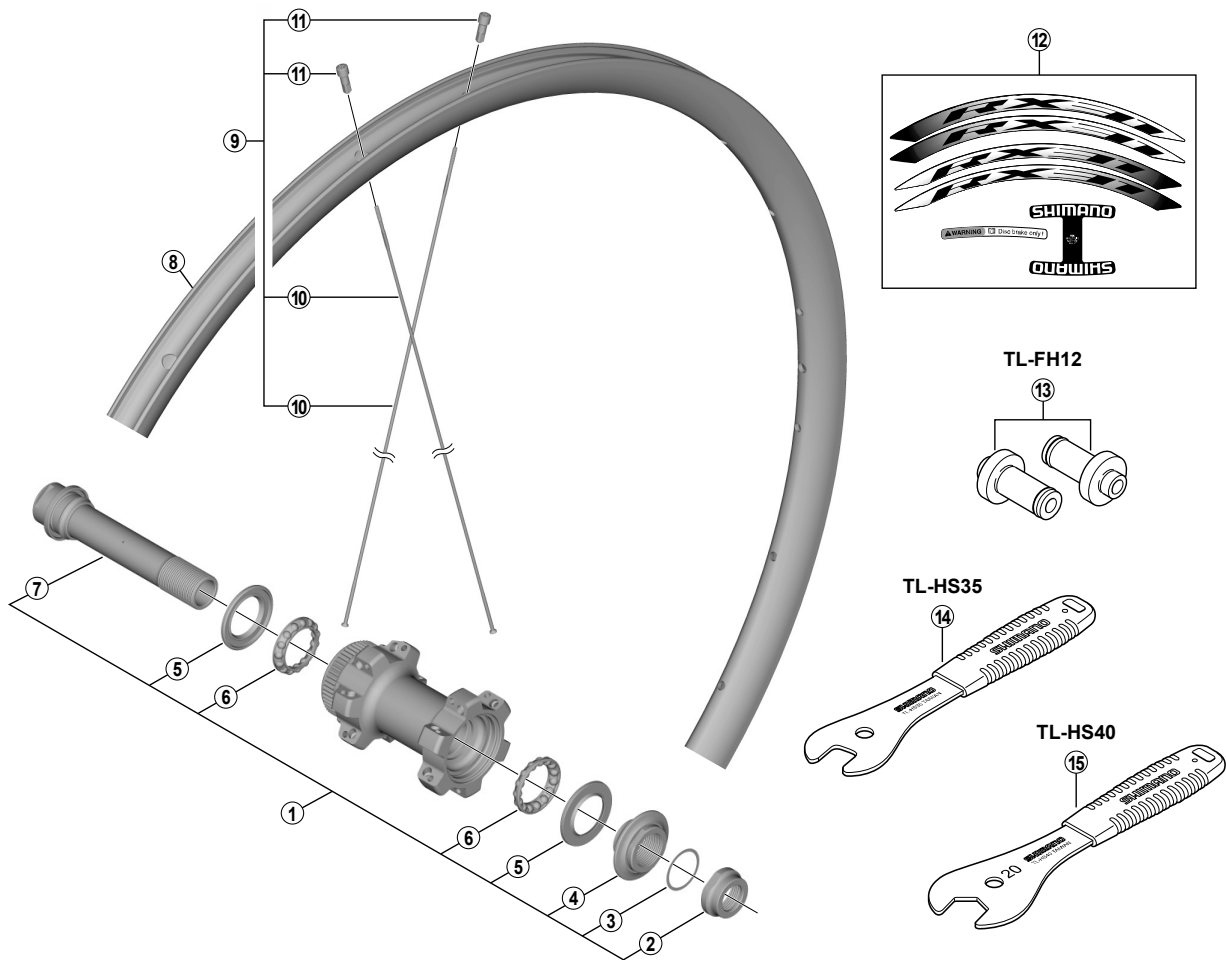

Front Wheel WH-RX31-F12

• Over Lock Nut Dimension: 100 mm (5-15/16")

ITEM NO.	SHIMANO CODE NO.	DESCRIPTION	INTERCHANGEABILITY		
1	Y07B98010	Complete Hub Axle			
2	Y07B06000	Right Hand Lock Nut			
3	Y38Z26000	Adjusting Washer			
4	Y07B98020	Right Hand Cone w/Dust Cap			
5	Y26D10000	Seal Ring			
6	Y07B98030	Ball Retainer (5/32" x 15)			
7	Y07B98040	Hub Axle Unit			
8	EWHRIM4HDBC	Rim {24H / Rim Sticker: Standard}		A	
9	EWHSPOKE3WC1	Spoke Unit {Spoke (297 mm x 24 pcs.) / Nipple (24 pcs.)}		A	
10	Y44XS1000	Spoke (297 mm)		A	
11	Y012Z4075	Nipple		A	
12	Y44X98060	Rim Sticker Unit (Standard)		A	
	Y44X98070	Rim Sticker Unit (Red)		A	
	Y44X98080	Rim Sticker Unit (Hitech Gray)		A	
13	Y13098011	TL-FH12 Hub Setting Tool for 12 mm Thru-axle			
14	Y23098020	TL-HS35 Hub Spanner 15 mm			
15	Y13098320	TL-HS40 Cone Adjusting Spanner 20 mm			

A: Same parts.

B: Parts are usable, but differ in materials, appearance, finish, size, etc.

Absence of mark indicates non-interchangeability.

Specifications are subject to change without notice.

WH-RX31-F