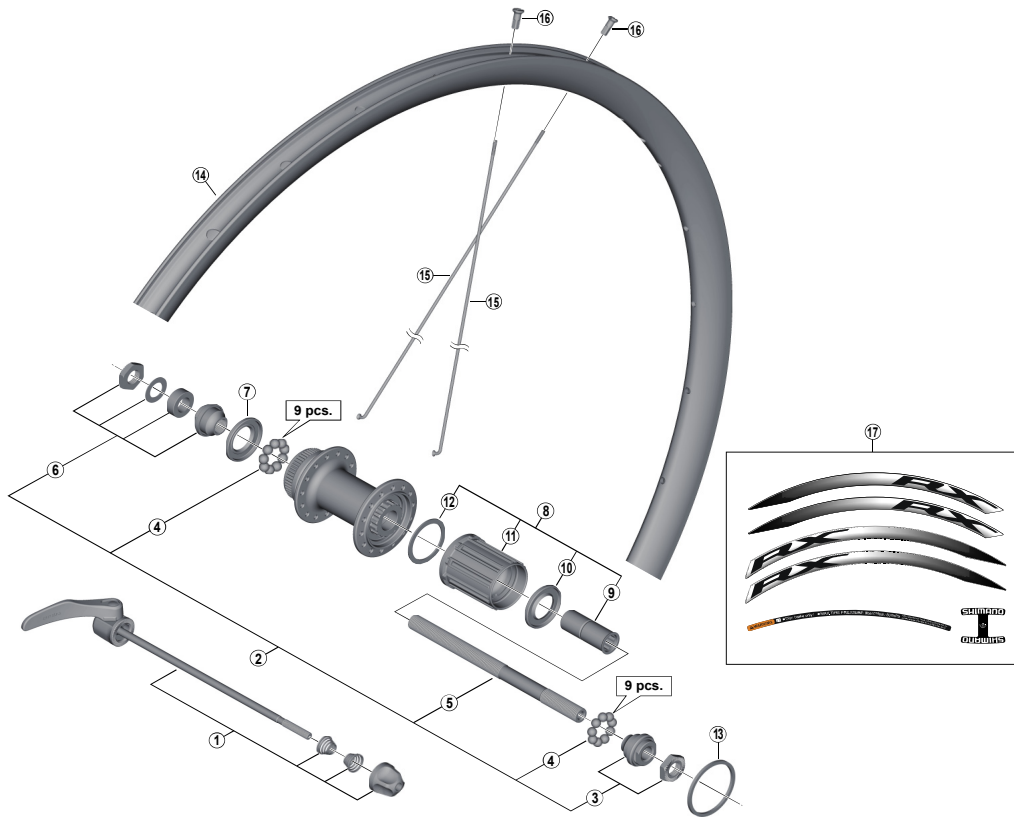

# Rear Wheel (10/11-speed) WH-RX010-R Black / White

• Over Lock Nut Dimension: 135 mm (5-5/16")

| ITEM NO. | SHIMANO CODE NO. | DESCRIPTION                                  | INTERCHANGEABILITY |            |           |
|----------|------------------|--|--------------------|------------|-----------|
|          |                  |  | WH-RX05-R          | WH-RS010-R | WH-MT35-R |
| 1        | Y02V98010        | Complete Quick Release 168 mm (6-5/8")       |                    |            |           |
|          | Y02V98020        | Complete Quick Release 173 mm (6-13/16")     |                    |            |           |
| 2        | Y02V98030        | Complete Hub Axle 146 mm (5-3/4")            |                    |            |           |
| 3        | Y48U98020        | Right Hand Lock Nut Unit                     |                    | A          |           |
| 4        | Y00091310        | Steel Ball (1/4") 18 pcs.                    | A                  | A          | A         |
| 5        | Y30K01200        | Hub Axle M10 x 146 mm (5-3/4")               | A                  | B          | A         |
| 6        | Y02V98040        | Left Hand Lock Nut Unit                      | B                  |            |           |
| 7        | Y3CR09000        | Left Hand Seal Ring                          | A                  | A          | A         |
| 8        | Y48U98040        | Complete Freewheel Body                      |                    | A          |           |
| 9        | Y3BL03000        | Body Fixing Bolt                             | A                  | A          | A         |
| 10       | Y3CR08000        | Right Hand Seal Ring                         | A                  | A          | A         |
| 11       | Y48U98050        | Freewheel Body Unit                          |                    |            |           |
| 12       | Y3TD06000        | Freewheel Body Washer                        |                    | A          |           |
| 13       | Y4T724000        | Low Spacer (1.85 mm)                         |                    | A          |           |
| 14       | EWHRIM2F4U       | Black Rim {28H / Rim Sticker: Standard}      | A                  |            |           |
|          | EWHRIM2F4V       | White Rim {28H / Rim Sticker: Standard}      | A                  |            |           |
| 15       | Y0123Z865        | Spoke (286 mm)                               |                    |            |           |
| 16       | Y012Y4341        | Nipple                                       | A                  | A          |           |
| 17       | Y02U98030        | Rim Sticker Unit (Standard) for Black Rim    |                    |            |           |
|          | Y02U98040        | Rim Sticker Unit (Standard) for White Rim    |                    |            |           |
|          | Y02U98050        | Rim Sticker Unit (Red) for Black Rim         |                    |            |           |
|          | Y02U98060        | Rim Sticker Unit (Red) for White Rim         |                    |            |           |
|          | Y02U98070        | Rim Sticker Unit (Green) for Black Rim       |                    |            |           |
|          | Y02U98080        | Rim Sticker Unit (Green) for White Rim       |                    |            |           |
|          | Y02U98090        | Rim Sticker Unit (Blue) for Black Rim        |                    |            |           |
|          | Y02U98100        | Rim Sticker Unit (Blue) for White Rim        |                    |            |           |
|          | Y02U98110        | Rim Sticker Unit (Sky Blue) for Black Rim    |                    |            |           |
|          | Y02U98120        | Rim Sticker Unit (Sky Blue) for White Rim    |                    |            |           |
|          | Y02U98130        | Rim Sticker Unit (Orange) for Black Rim      |                    |            |           |
|          | Y02U98140        | Rim Sticker Unit (Orange) for White Rim      |                    |            |           |
|          | Y02U98150        | Rim Sticker Unit (Hitech Gray) for Black Rim |                    |            |           |
|          | Y02U98160        | Rim Sticker Unit (Hitech Gray) for White Rim |                    |            |           |