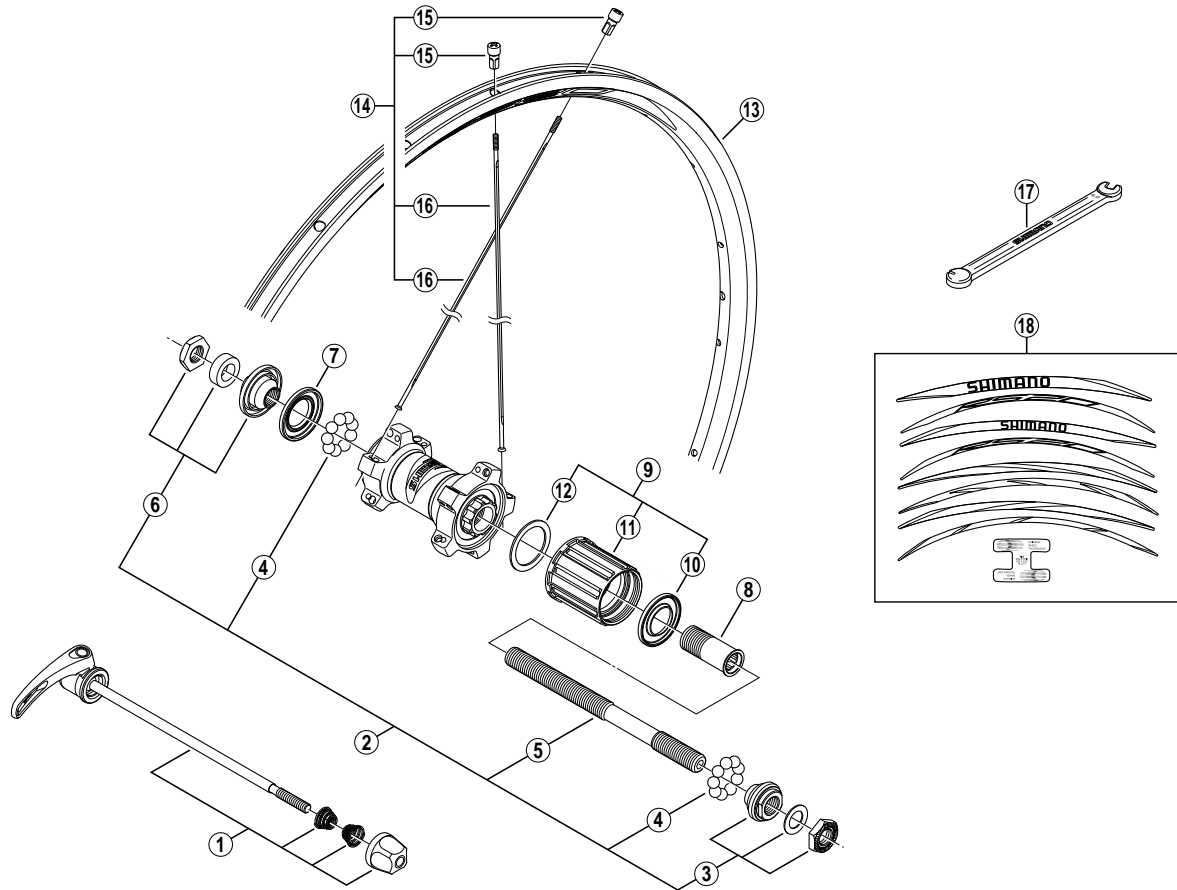

Rear Wheel (8/9/10-Speed)

**WH-RS20-L-R** Black Version

**WH-RS20-S-R** Silver Version

• Over Lock Nut Dimension: 130 mm (5-1/8")

ITEM NO.	SHIMANO CODE NO.	DESCRIPTION
1	Y-4EJ 98030	Complete Quick Release 163 mm (6-13/32")
2	Y-4DV 98090	Complete Hub Axle 141 mm (5-9/16")
3	Y-3CR 98030	Right Hand Lock Nut Unit
4	Y-000 91310	Steel Ball (1/4") 18 pcs.
5	Y-30K 01100	Hub Axle 141 mm (5-9/16")
6	Y-4DV 98100	Left Hand Lock Nut Unit
7	Y-3CR 09000	Left Hand Seal Ring
8	Y-359 04000	Body Fixing Bolt
9	Y-4DV 98110	Complete Freewheel Body
10	Y-3CR 08000	Right Hand Seal Ring
11	Y-4DV 98120	Freewheel Body Unit
12	Y-375 04000	Freewheel Body Washer
13	E-WHRIM1NREBC	Rim for WH-RS20-L {20H / Black}
	E-WHRIM1NREAC	Rim for WH-RS20-S {20H / Silver}
14	E-WHSPOKE1PB1	Spoke Unit for WH-RS20-L {Spoke (Black/302 mm x 20 pcs.) / Nipple (20 pcs.)}
	E-WHSPOKE1PB2	Spoke Unit for WH-RS20-S {Spoke (Silver/302 mm x 20 pcs.) / Nipple (20 pcs.)}
* 15	Y-012 Z4076	Nipple (Red)
16	Y-012 AD025	Spoke (302 mm/Black) for WH-RS20-L
	Y-012 AD022	Spoke (302 mm/Silver) for WH-RS20-S
17	Y-4DK89000	TL-WH78 Nipple Wrench
18	Y-4EJ 98040	Rim Sticker Unit for WH-RS20-L
	Y-4EJ 98050	Rim Sticker Unit for WH-RS20-S

Jan.-2010-2748F  
© Shimano Inc. I

Specifications are subject to change without notice.

**SHIMANO**