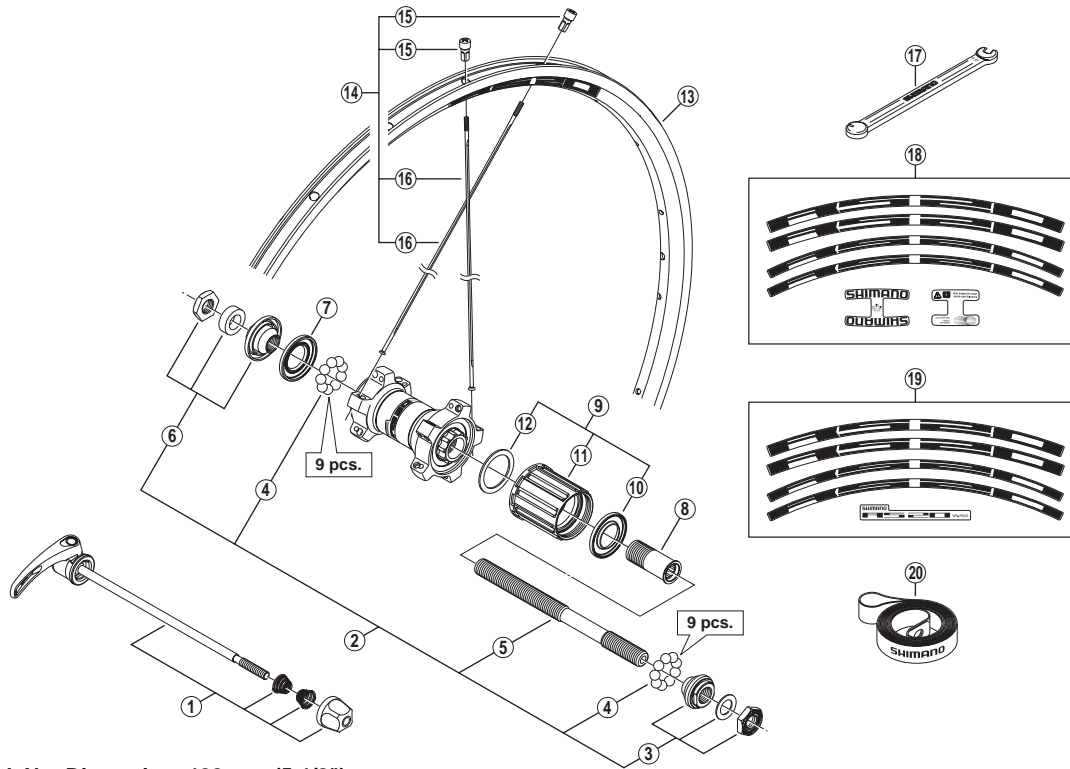

Rear Wheel (8/9/10-Speed)

WH-RS20-A-L-R Black Version
WH-RS20-A-W-R White Version

WH-RS20-A-S-R Silver Version

• Over Lock Nut Dimension: 130 mm (5-1/8")

ITEM NO.	SHIMANO CODE NO.	DESCRIPTION	INTERCHANGEABILITY	
			WH-RS30	WH-RS20
1	Y4EJ98030	Complete Quick Release 163 mm (6-13/32")	A	
	Y4GF98050	Complete Quick Release 168 mm (6-5/8")		
2	Y4EW98070	Complete Hub Axle 141 mm (5-9/16")	A	
3	Y4EW98080	Right Hand Lock Nut Unit	A	
4	Y00091310	Steel Ball (1/4") 18 pcs.	A	A
5	Y30K01100	Hub Axle 141 mm (5-9/16")	A	A
6	Y4EW98100	Left Hand Lock Nut Unit	A	
7	Y3CR09000	Left Hand Seal Ring	A	A
8	Y35904000	Body Fixing Bolt	A	A
9	Y4DV98110	Complete Freewheel Body	A	A
10	Y3CR08000	Right Hand Seal Ring	A	A
11	Y4DV98120	Freewheel Body Unit	A	A
12	Y37504000	Freewheel Body Washer	A	A
13	EWHRIM2KREBC	Rim for WH-RS20-A-L {20H / Black}		
	EWHRIM2KREAC	Rim for WH-RS20-A-S {20H / Silver}		
	EWHRIM2KREWC	Rim for WH-RS20-A-W {20H / White}		
14	EWHSPOKE2JB1	Spoke Unit for WH-RS20-A-L/RS20-A-W {Spoke (Black / 302 mm x 20 pcs.) / Nipple (20 pcs.)}		
	EWHSPOKE2JB2	Spoke Unit for WH-RS20-A-S {Spoke (Silver / 302 mm x 20 pcs.) / Nipple (20 pcs.)}		
15	Y012Z4070	Nipple (Silver)		
16	Y012AP027	Spoke (302 mm / Black) for WH-RS20-A-L/RS20-A-W		
	Y012AP022	Spoke (302 mm / Silver) for WH-RS20-A-S		
17	Y4DK89000	TL-WH78 Nipple Wrench	A	A
18	Y4GF98060	Rim Sticker Unit for WH-RS20-A-L		
	Y4GF98070	Rim Sticker Unit for WH-RS20-A-S		
	Y4GF98300	Rim Sticker Unit for WH-RS20-A-W		
19	Y4GF98180	Rim Sticker & Hub Shell Sticker (Standard) for WH-RS20-A-L		
	Y4GF98190	Rim Sticker & Hub Shell Sticker (Red) for WH-RS20-A-L		
	Y4GF98200	Rim Sticker & Hub Shell Sticker (Blue) for WH-RS20-A-L		
	Y4GF98210	Rim Sticker & Hub Shell Sticker (Orange) for WH-RS20-A-L		
	Y4GF98220	Rim Sticker & Hub Shell Sticker (Green) for WH-RS20-A-L		
	Y4GF98230	Rim Sticker & Hub Shell Sticker (Yellow) for WH-RS20-A-L		
	Y4GF98240	Rim Sticker & Hub Shell Sticker (Sky Blue) for WH-RS20-A-L		
	Y4GF98250	Rim Sticker & Hub Shell Sticker (Metallic Grey) for WH-RS10-A-L		
	Y4GF98260	Rim Sticker & Hub Shell Sticker (Pink) for WH-RS20-A-L		
	Y4GF98270	Rim Sticker & Hub Shell Sticker (Standard) for WH-RS20-A-S		
20	Y4GF98310	Rim Sticker & Hub Shell Sticker (Standard) for WH-RS20-A-W		
	EWHRIMTAPERA	Rim Tape	A	