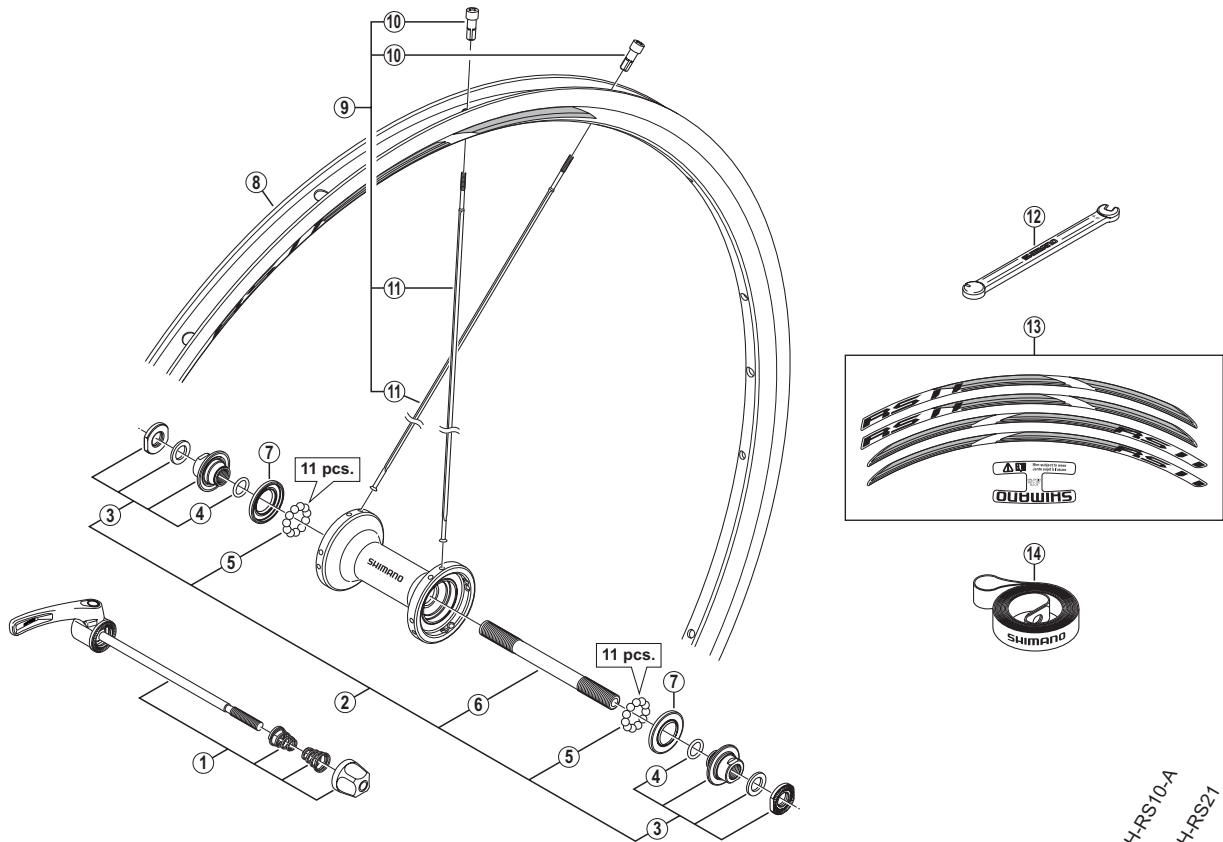

Front Wheel WH-RS11-F Black / Silver / White

• Over Lock Nut Dimension: 100 mm (3-15/16")

ITEM NO.	SHIMANO CODE NO.	DESCRIPTION	INTERCHANGEABILITY
1	Y4D298060	Complete Quick Release 133 mm (5-1/4")	A A A
2	Y49998010	Complete Hub Axle 108 mm (4-1/4")	B B B
3	Y49998020	Lock Nut Unit	B B B
4	Y2T804000	O-Ring	A A A
5	Y4BB98030	Steel Ball (3/16") 22 pcs.	A A A
6	Y21C03100	Hub Axle 108 mm (4-1/4")	A A A
7	Y2TA06000	Seal Ring	A A A
*	EWHRIM4GFGBC	Black Rim {16H / Rim Sticker: Standard}	A
* 8	EWHRIM4GFGSC	Silver Rim {16H / Rim Sticker: Standard}	A
*	EWHRIM4GFGWC	White Rim {16H / Rim Sticker: Standard}	A
* 9	EWHSPOKE3VA1	Spoke Unit {Spoke (282 mm x 16 pcs.) / Nipple (16 pcs.)}	
10	Y012Z4075	Nipple (Black)	B A A
11	Y012A4827	Spoke (282 mm)	
12	Y4DK89000	TL-WH78 Nipple Wrench	A A A
13	Y49998030	Rim Sticker Unit (Standard) for Black Rim	
	Y49998040	Rim Sticker Unit (Red) for Black Rim	
	Y49998050	Rim Sticker Unit (Blue) for Black Rim	
	Y49998060	Rim Sticker Unit (Orange) for Black Rim	
	Y49998070	Rim Sticker Unit (Green) for Black Rim	
	Y49998080	Rim Sticker Unit (Sky Blue) for Black Rim	
	Y49998090	Rim Sticker Unit (High-Tech Grey) for Black Rim	
	Y49998100	Rim Sticker Unit (Standard) for Silver Rim	
	Y49998110	Rim Sticker Unit (Standard) for White Rim	
	Y49998120	Rim Sticker Unit (Red) for White Rim	
	Y49998130	Rim Sticker Unit (Blue) for White Rim	
	Y49998140	Rim Sticker Unit (Orange) for White Rim	
	Y49998150	Rim Sticker Unit (Green) for White Rim	
	Y49998160	Rim Sticker Unit (Sky Blue) for White Rim	
Y49998170	Rim Sticker Unit (High-Tech Grey) for White Rim		
14	EWHRIMTAPERA	Rim Tape	A A A

WH-RS10-A
WH-RS21
WH-RS31

A: Same parts.
B: Parts are usable, but differ in materials, appearance, finish, size, etc.
Absence of mark indicates non-interchangeability.

Aug.-2013-3573A
© Shimano Inc. I

Specifications are subject to change without notice.