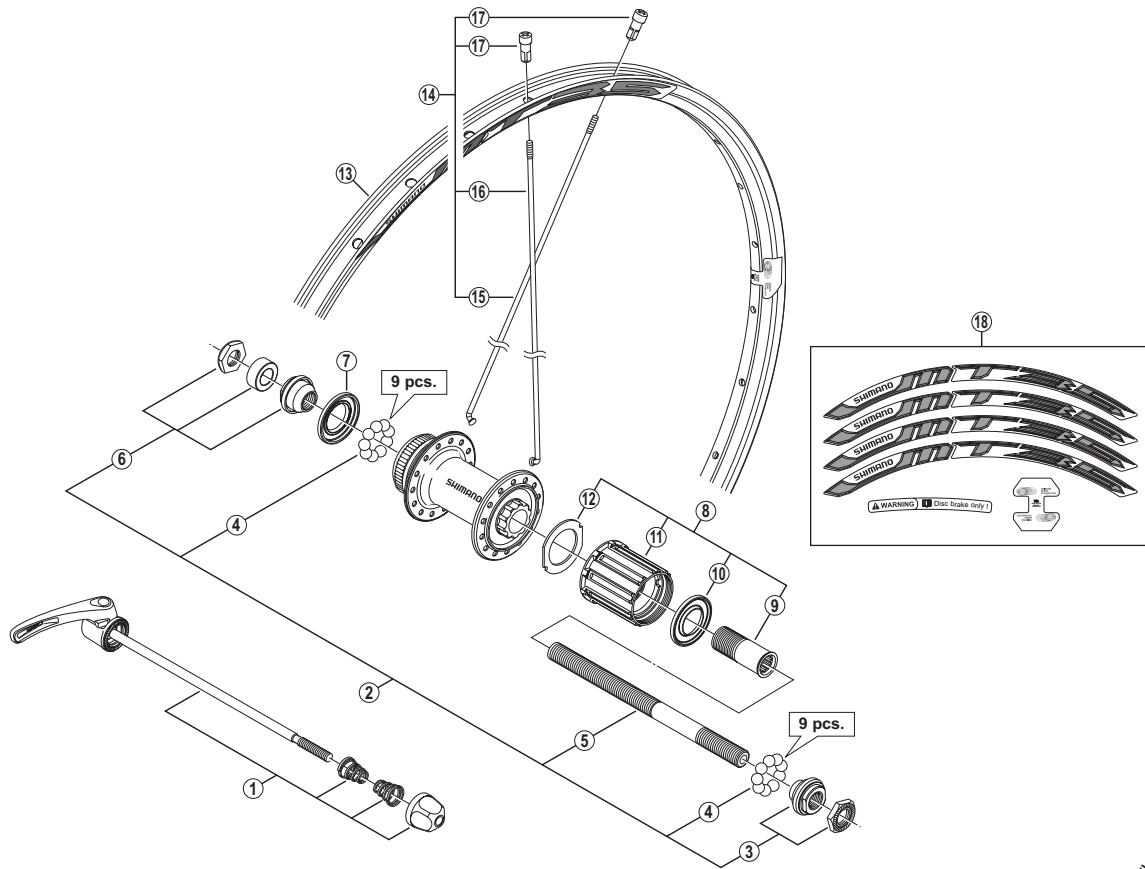

Rear Wheel (9/10-Speed)

WH-MT35-R-29 Black / White

WH-MT15-A-R
FH-M595

• Over Lock Nut Dimension: 135 mm (5-5/16")

ITEM NO.	SHIMANO CODE NO.	DESCRIPTION	INTERCHANGEABILITY
1	Y3TV98020	Complete Quick Release 168 mm (6-5/8")	B B
	Y3TV98040	Complete Quick Release 173 mm (6-13/16")	B B
2	Y3SW98010	Complete Hub Axle 146 mm (5-3/4")	A
3	Y4C898050	Right Hand Lock Nut Unit	A
4	Y00091310	Steel Ball (1/4") 18 pcs.	A A
5	Y30K01200	Hub Axle M10 x 146 mm (5-3/4")	A A
6	Y3SW98030	Left Hand Lock Nut Unit	A
7	Y3CR09000	Left Hand Seal Ring	A A
8	Y3SW98050	Complete Freewheel Body	A
9	Y3BL03000	Body Fixing Bolt	A A
10	Y3CR08000	Right Hand Seal Ring	A A
11	Y3SW98060	Freewheel Body Unit	A
12	Y3AN10000	Freewheel Body Washer	A
13	EWHRIM3SRCBC	Black Rim {28H / Rim Sticker: Standard}	
	EWHRIM3SRCWC	White Rim {28H / Rim Sticker: Standard}	
14	EWHSPOKE3RB1	Spoke Unit {Spoke (293 mm x 14 pcs. & 292 mm x 14 pcs.) / Nipple (28 pcs.)}	
15	Y428S3000	Left Hand Spoke (293 mm)	
16	Y428S4000	Right Hand Spoke (292 mm)	
17	Y012Z4075	Nipple	
18	Y42898010	Rim Sticker Unit (Standard) for Black Rim	
	Y42898020	Rim Sticker Unit (Monotone) for Black Rim	
	Y42898030	Rim Sticker Unit (Blue) for Black Rim	
	Y42898040	Rim Sticker Unit (Orange) for Black Rim	
	Y42898050	Rim Sticker Unit (Red) for Black Rim	
	Y42898060	Rim Sticker Unit (Grey) for Black Rim	
	Y42898070	Rim Sticker Unit (Standard) for White Rim	
	Y42898080	Rim Sticker Unit (Monotone) for White Rim	
	Y42898090	Rim Sticker Unit (Blue) for White Rim	
	Y42898100	Rim Sticker Unit (Orange) for White Rim	
	Y42898110	Rim Sticker Unit (Red) for White Rim	
	Y42898120	Rim Sticker Unit (Grey) for White Rim	

A: Same parts.

B: Parts are usable, but differ in materials, appearance, finish, size, etc.

Absence of mark indicates non-interchangeability.

Aug.-2013-3572
© Shimano Inc. I

Specifications are subject to change without notice.